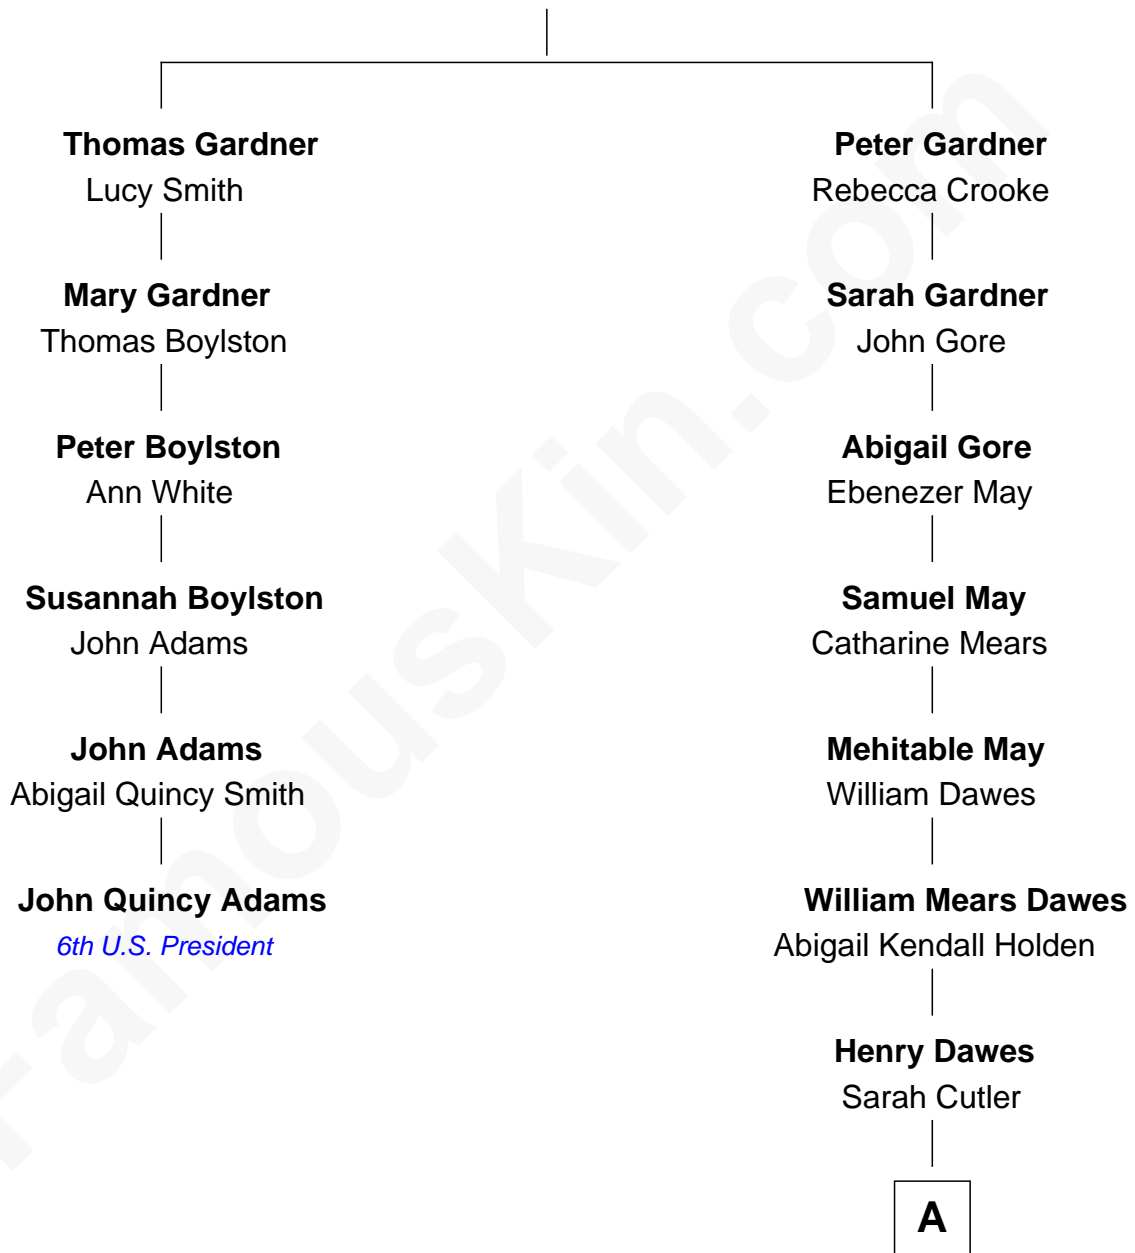

# FamousKin.com Relationship Chart of

**John Quincy Adams**

*6th U.S. President*

5th cousin 3 times removed of

**Charles Dawes**

*30th U.S. Vice-President*

**Thomas Gardner**

A

Brig. Gen. Rufus R. Dawes

Mary Beman Gates

**Charles Dawes**

*30th U.S. Vice-President*

FamousKin.com