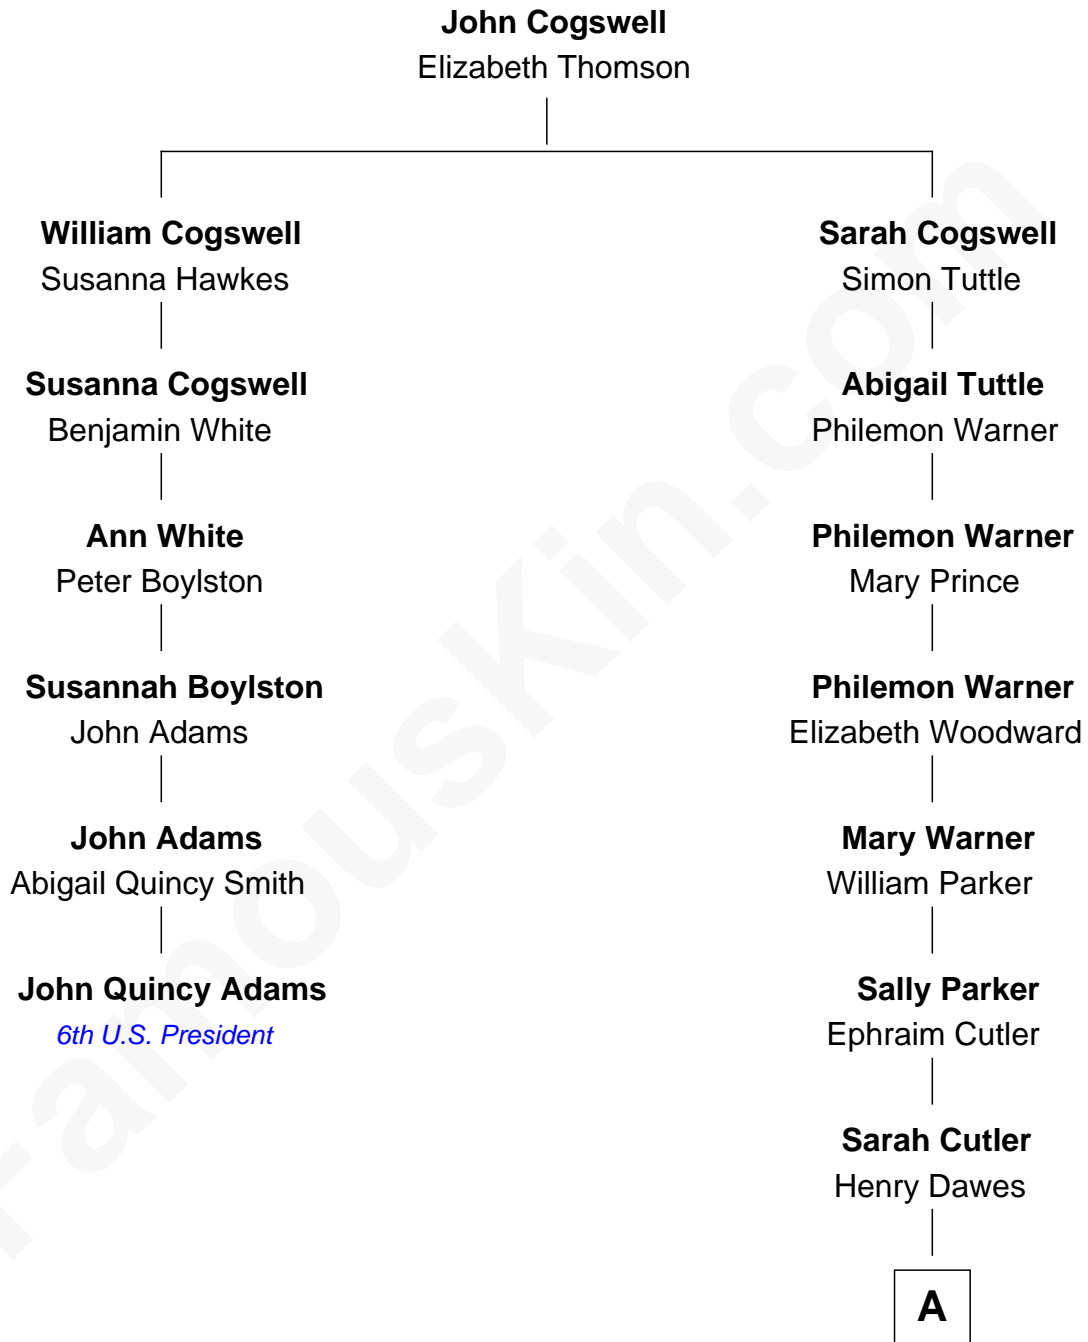

FamousKin.com

Relationship Chart of

John Quincy Adams

6th U.S. President

5th cousin 3 times removed of

Charles Dawes

30th U.S. Vice-President

A

Brig. Gen. Rufus R. Dawes

Mary Beman Gates

Charles Dawes

30th U.S. Vice-President

FamousKin.com