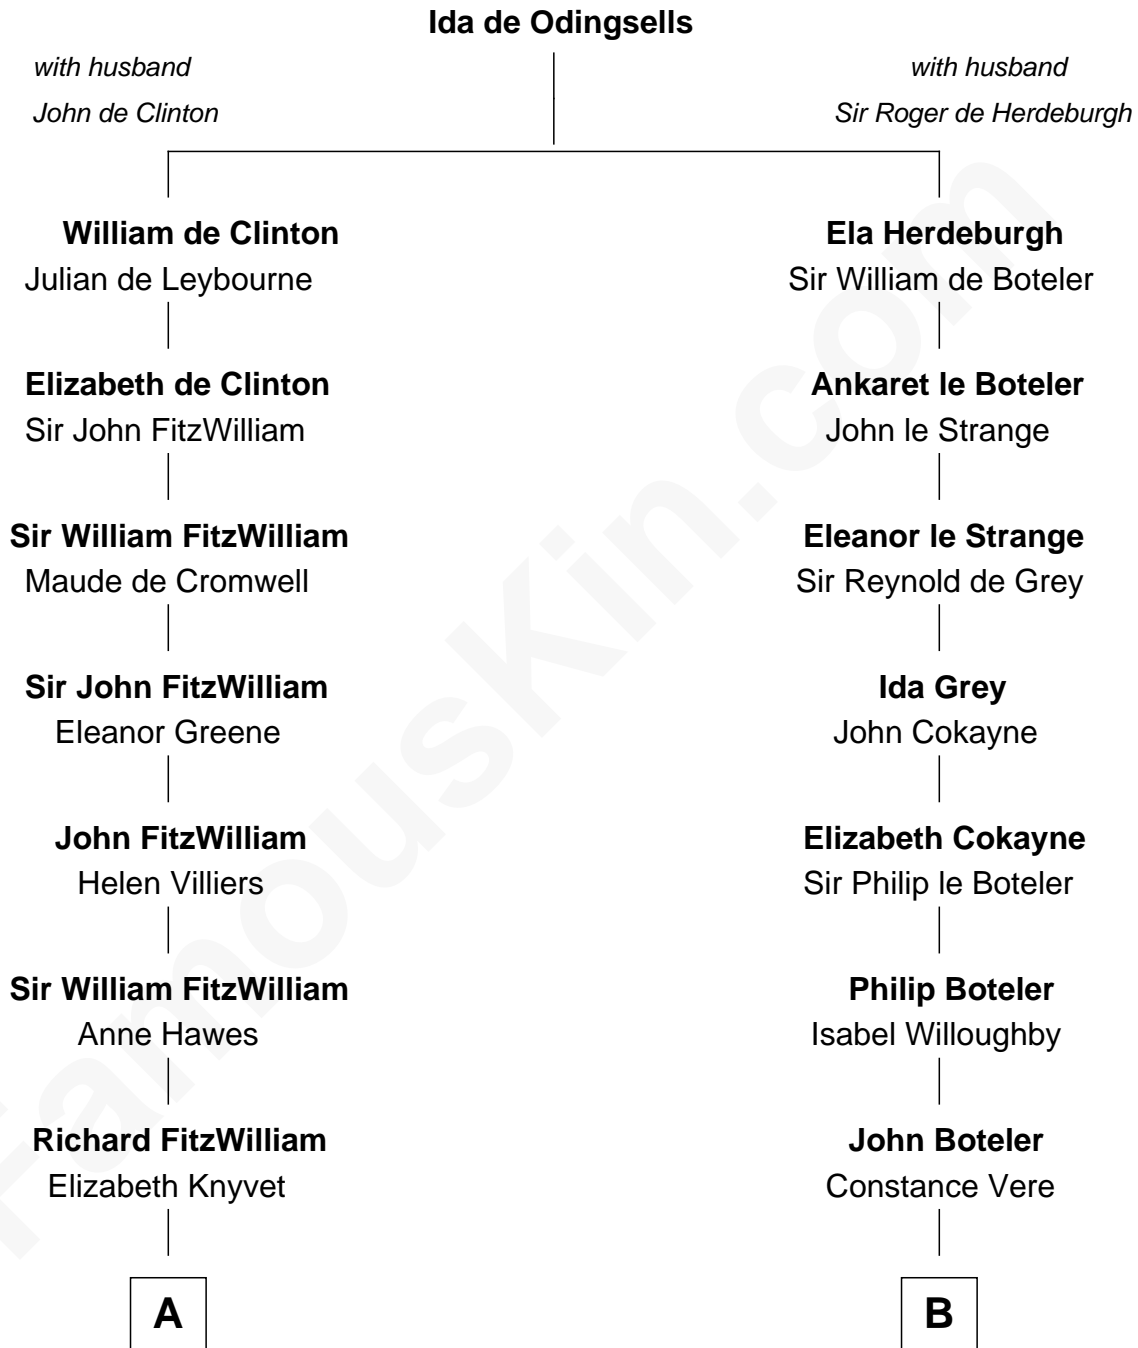

FamousKin.com
Relationship Chart of
John Quincy Adams
6th U.S. President

15th cousin 4 times removed of
Hetty Green
"The Witch of Wall Street"

C

Gideon Howland
Mehitable Howland

Abby Slocum Howland
Edward Mott Robinson

Hetty Green
"The Witch of Wall Street"

FamousKin.com