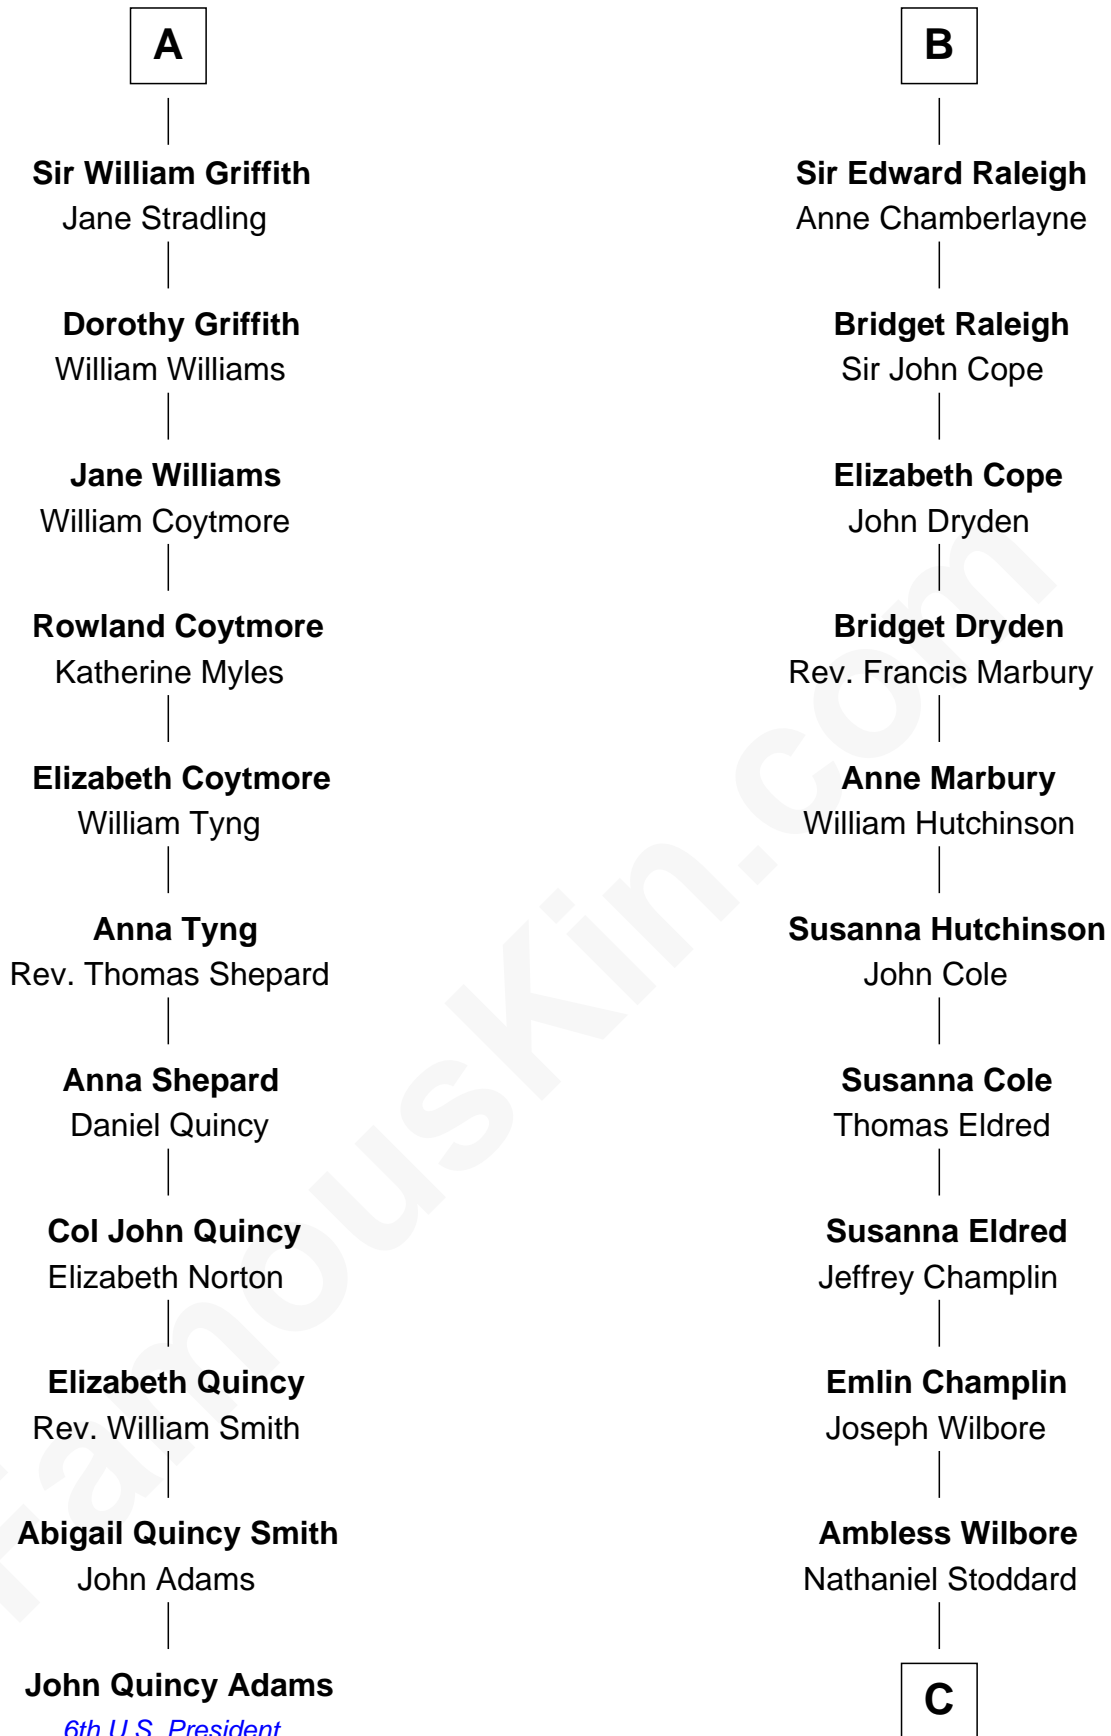

FamousKin.com
Relationship Chart of
John Quincy Adams
6th U.S. President

17th cousin 2 times removed of
Shanghai Pierce
Texas Cattleman

C

Susanna Stoddard

Isaac Pearce

Jonathan D. Pearce

Hanna Phillips Head

Shanghai Pierce

Texas Cattleman

FamousKin.com