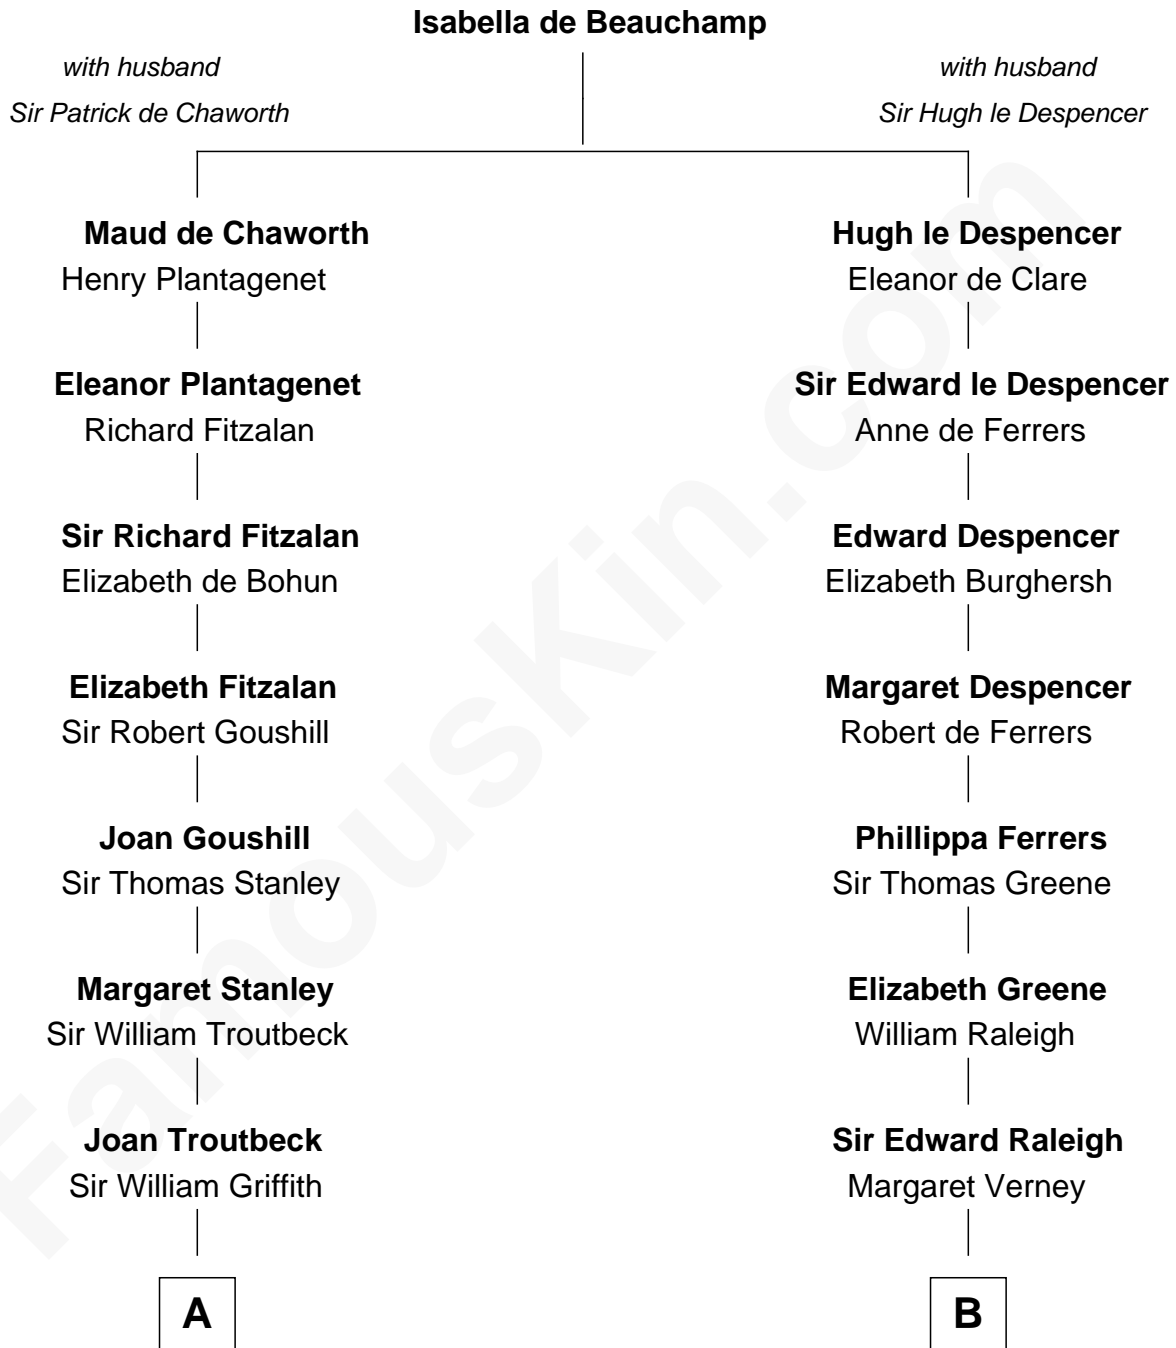

FamousKin.com
Relationship Chart of
John Quincy Adams
6th U.S. President

17th cousin 2 times removed of
Shanghai Pierce
Texas Cattleman

C

Susanna Stoddard

Isaac Pearce

Jonathan D. Pearce

Hanna Phillips Head

Shanghai Pierce

Texas Cattleman

FamousKin.com