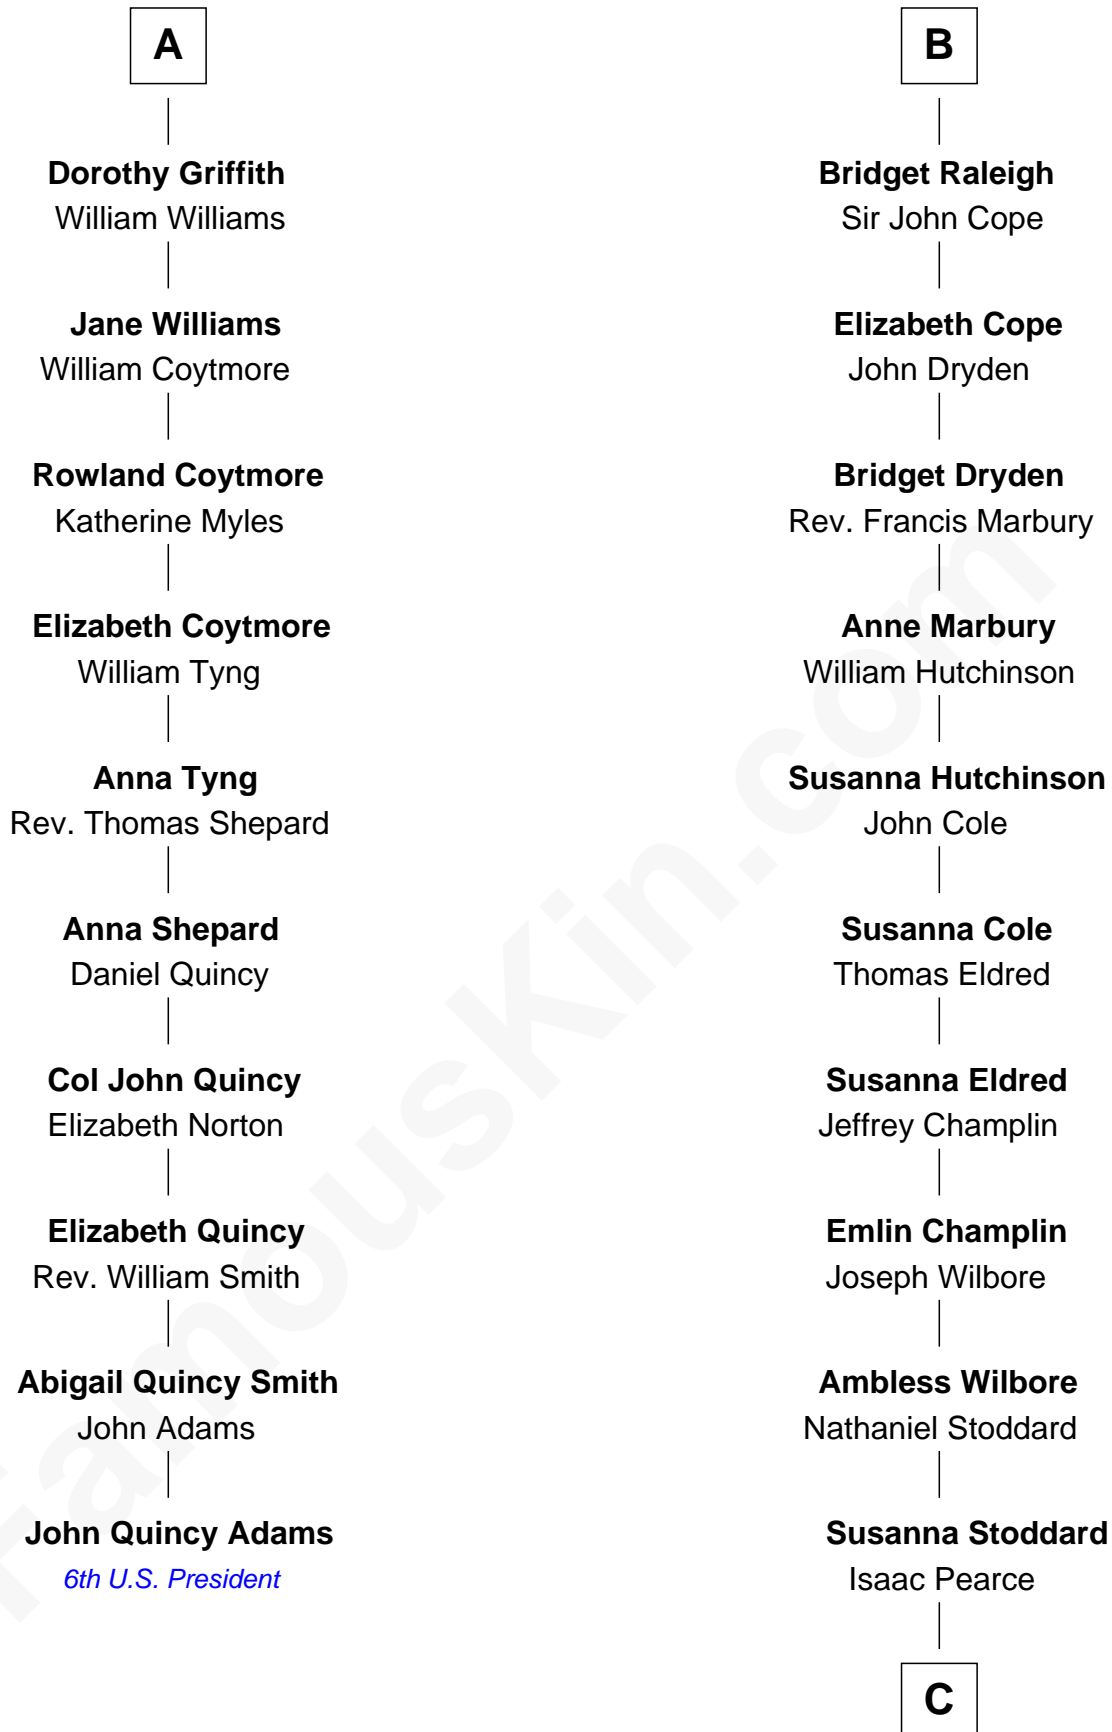

FamousKin.com
Relationship Chart of
John Quincy Adams
6th U.S. President

16th cousin 2 times removed of
Shanghai Pierce
Texas Cattleman

Edmund Fitzalan
 Alice de Warenne

Richard Fitzalan
 Eleanor Plantagenet

Sir Richard Fitzalan
 Elizabeth de Bohun

Elizabeth Fitzalan
 Sir Robert Goushill

Joan Goushill
 Sir Thomas Stanley

Margaret Stanley
 Sir William Troutbeck

Joan Troutbeck
 Sir William Griffith

Sir William Griffith
 Jane Stradling

A

Mary Fitzalan
 John le Strange

Ankaret le Strange
 Sir Richard Talbot

Mary Talbot
 Sir Thomas Greene

Sir Thomas Greene
 Phillippa Ferrers

Elizabeth Greene
 William Raleigh

Sir Edward Raleigh
 Margaret Verney

Sir Edward Raleigh
 Anne Chamberlayne

B

C

Jonathan D. Pearce
Hanna Phillips Head

Shanghai Pierce
Texas Cattleman

FamousKin.com