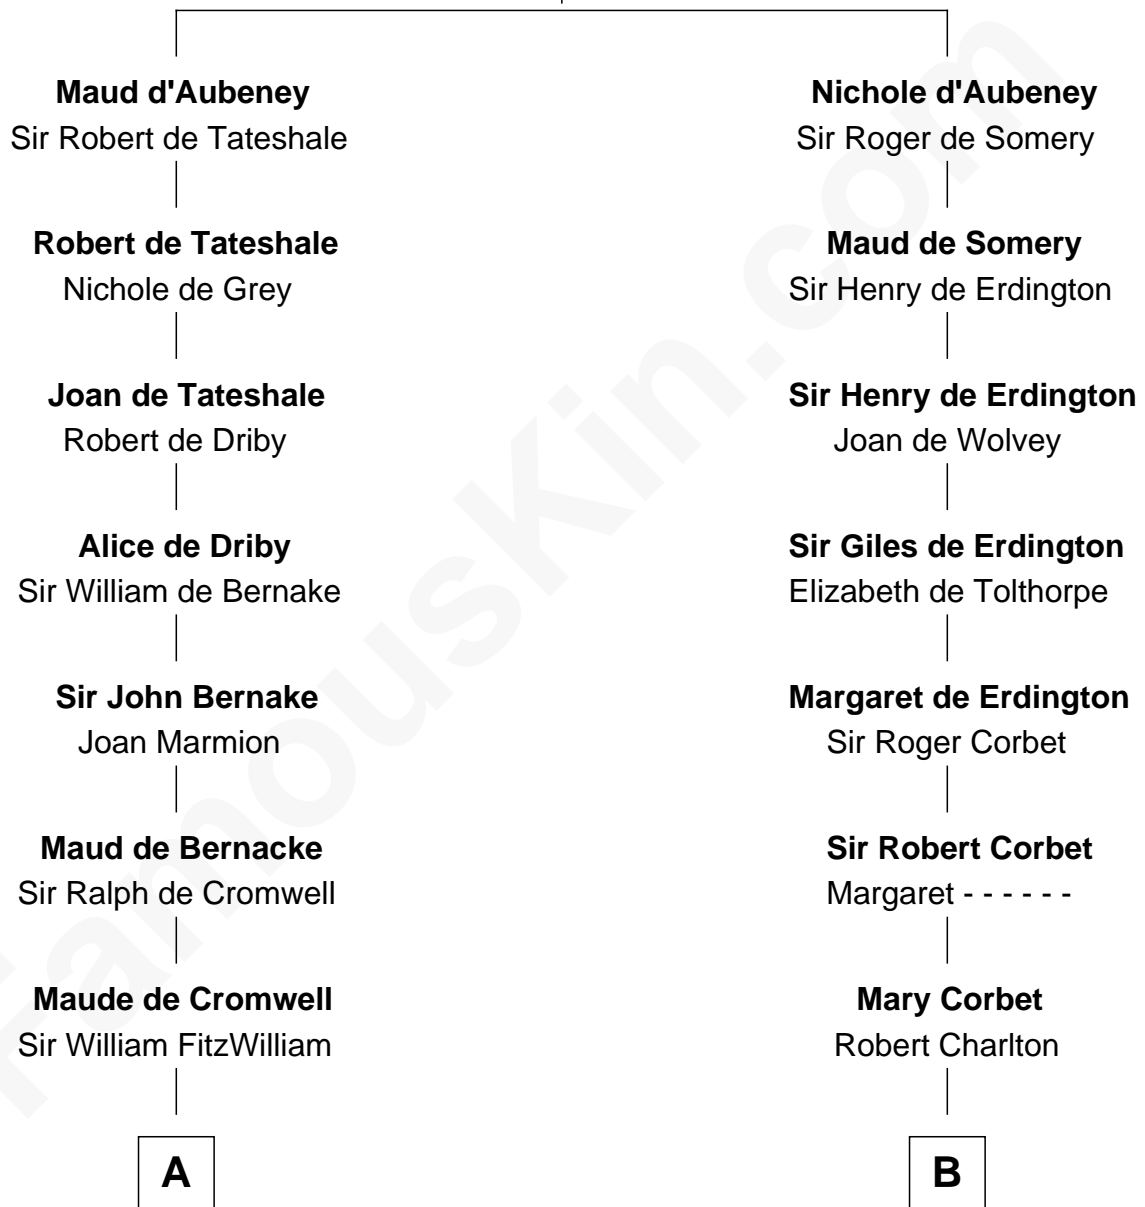

FamousKin.com
Relationship Chart of
John Quincy Adams
6th U.S. President

19th cousin 2 times removed of
Alan Shepard
Mercury and Apollo Astronaut

William d'Aubenev
Mabel of Chester

C

Elizabeth Quincy
Rev. William Smith

Abigail Quincy Smith
John Adams

John Quincy Adams
6th U.S. President

D

Abraham Emerson
Mary Benley Eaton

Charles Stillman Emerson
Hannah Maria Emmons

Charles Stillman Emerson
Belle Winslow

Pauline Renza Emerson
Alan Bartlett Shepard

Alan Shepard
Mercury and Apollo Astronaut