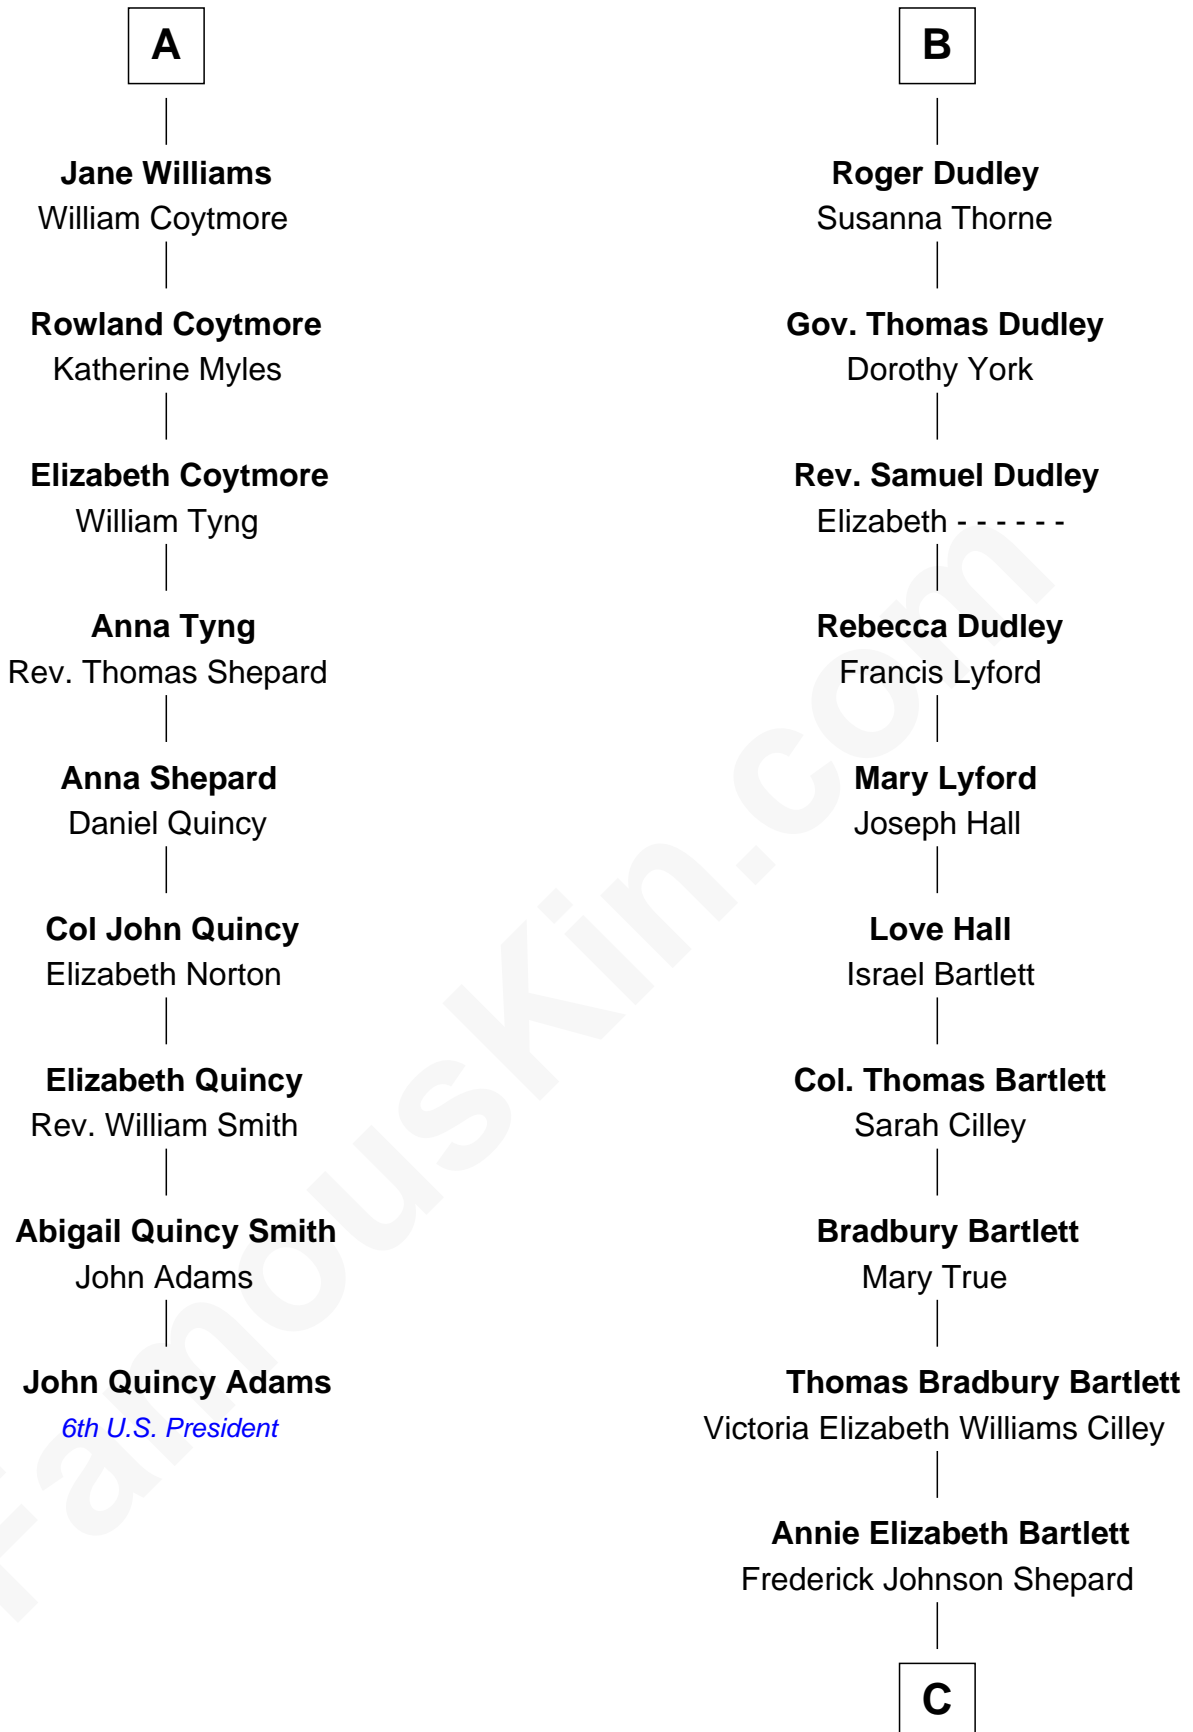

FamousKin.com
Relationship Chart of
John Quincy Adams
6th U.S. President

15th cousin 3 times removed of
Alan Shepard
Mercury and Apollo Astronaut

C

Alan Bartlett Shepard
Pauline Renza Emerson

Alan Shepard
Mercury and Apollo Astronaut

FamousKin.com