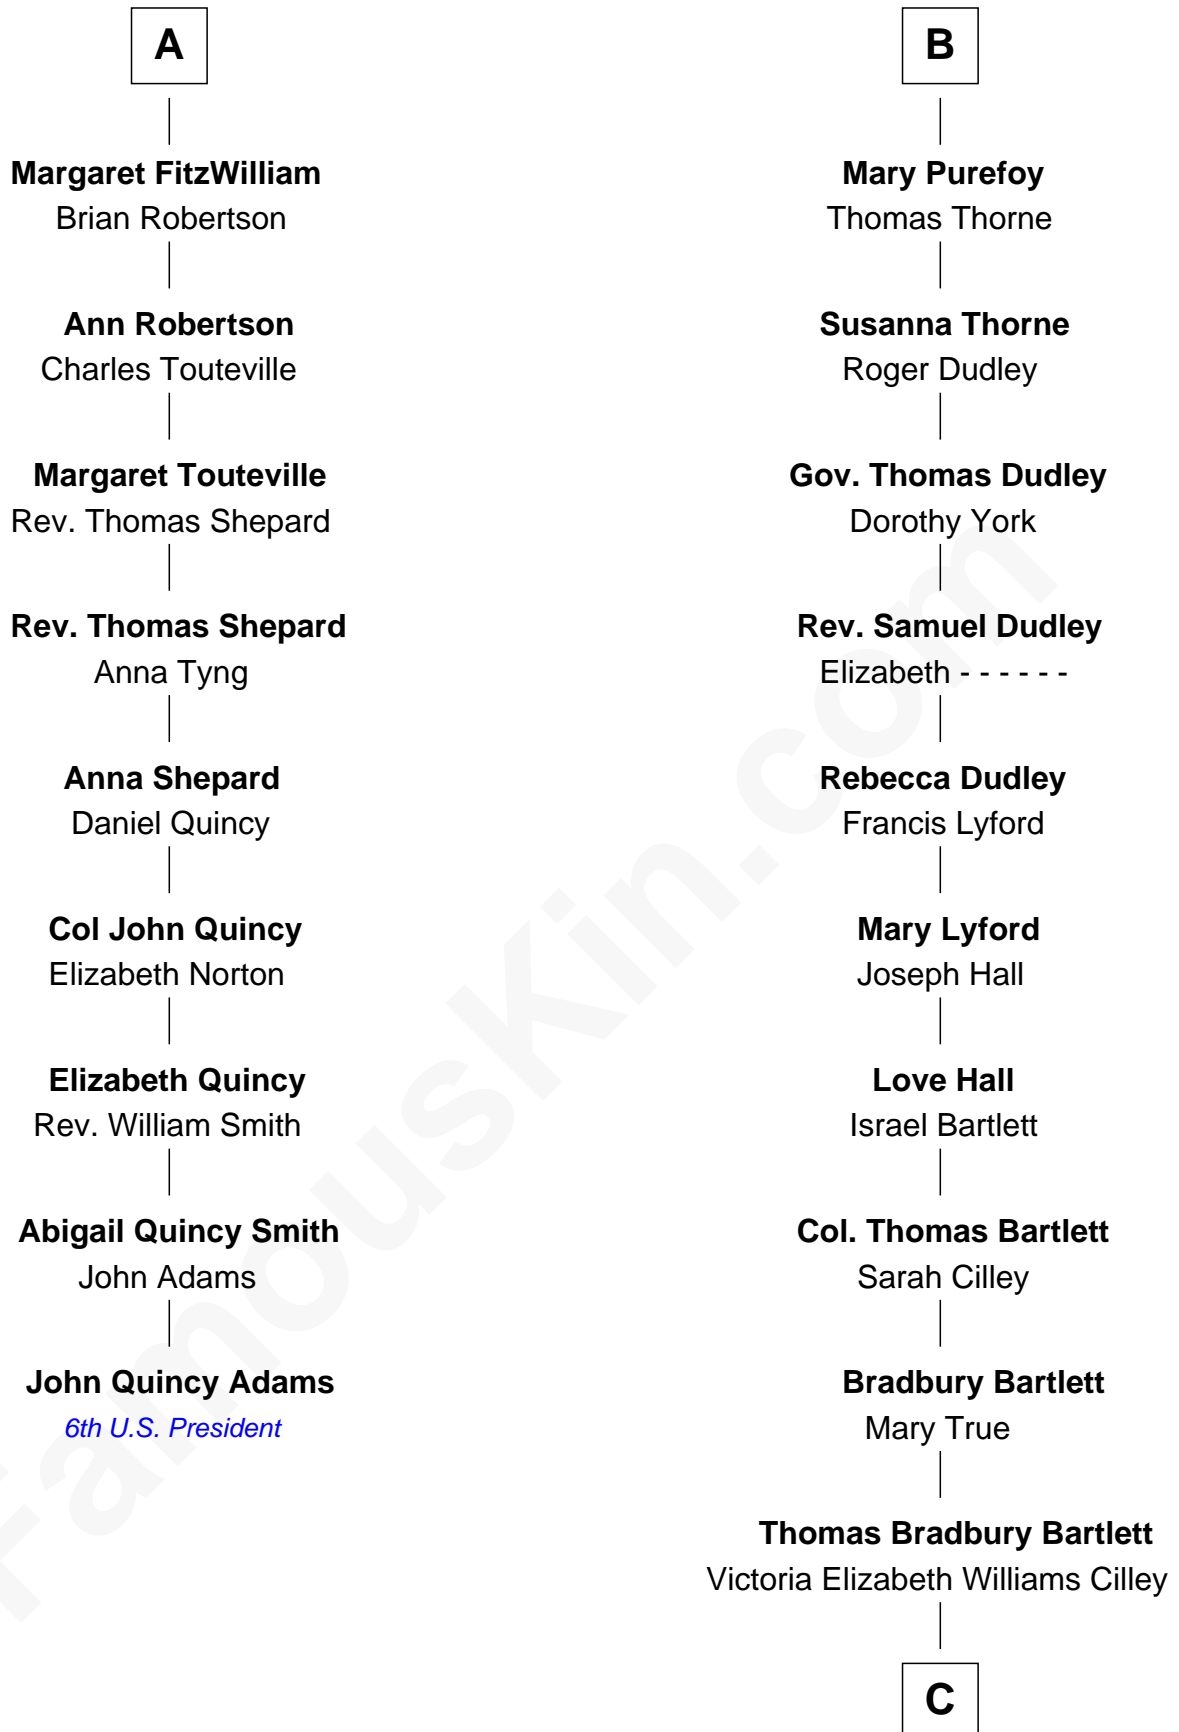

**FamousKin.com**  
**Relationship Chart of**  
**John Quincy Adams**  
*6th U.S. President*

**15th cousin 4 times removed of**  
**Alan Shepard**  
*Mercury and Apollo Astronaut*

**Sir John Marmion**  
 Maud de Furnival

C

**Annie Elizabeth Bartlett**  
Frederick Johnson Shepard

**Alan Bartlett Shepard**  
Pauline Renza Emerson

**Alan Shepard**  
*Mercury and Apollo Astronaut*

FamousKin.com