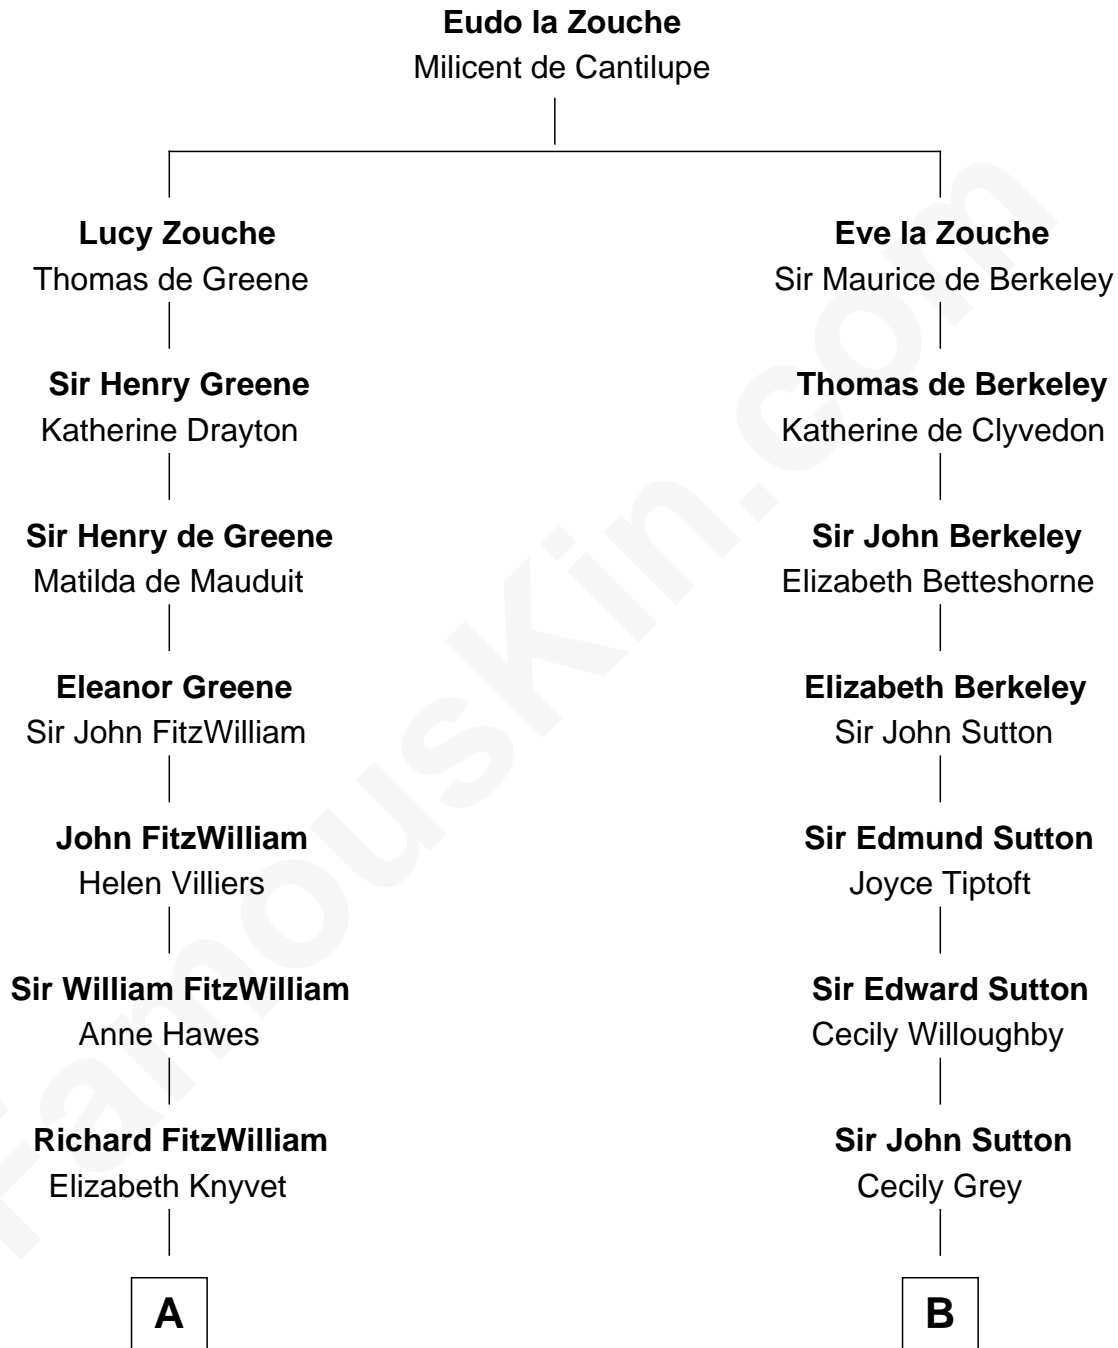

FamousKin.com
Relationship Chart of
John Quincy Adams
6th U.S. President

15th cousin 4 times removed of
Alan Shepard
Mercury and Apollo Astronaut

C

Annie Elizabeth Bartlett
Frederick Johnson Shepard

Alan Bartlett Shepard
Pauline Renza Emerson

Alan Shepard
Mercury and Apollo Astronaut

FamousKin.com