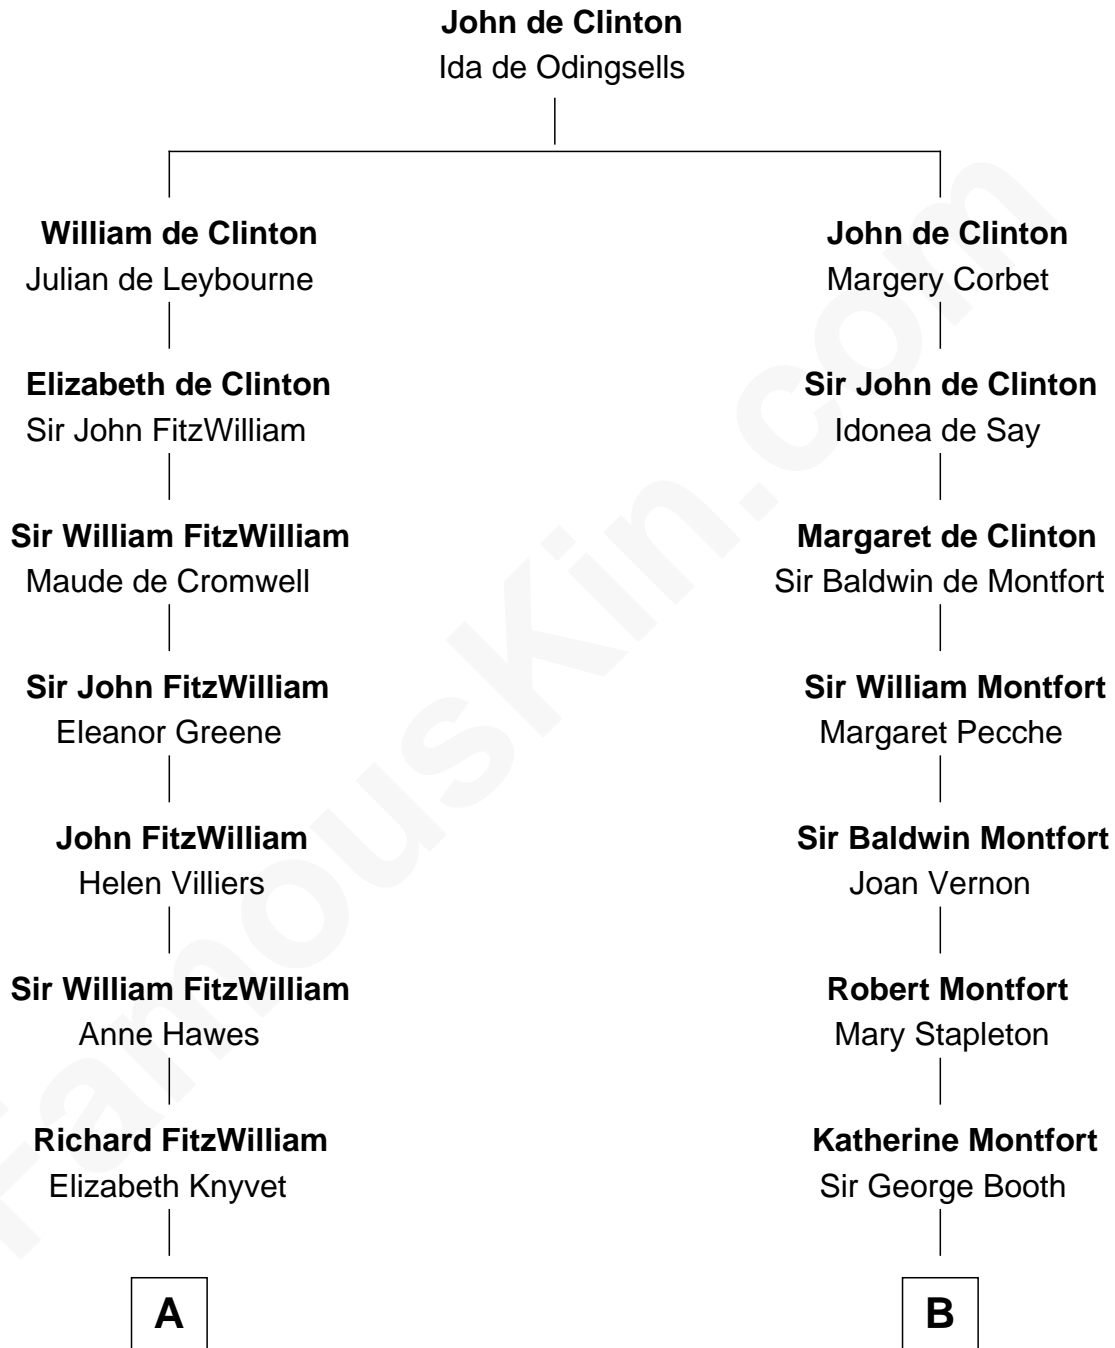

FamousKin.com
Relationship Chart of
John Quincy Adams
6th U.S. President

15th cousin 6 times removed of
Christian Herter
59th Governor of Massachusetts

C

|
Sarah Fiske
Erastus Miles

|
Archibald Miles
Mary Treese

|
Mary Miles
Christian Herter

|
Albert Herter
Adele McGinnis

|
Christian Herter

59th Governor of Massachusetts