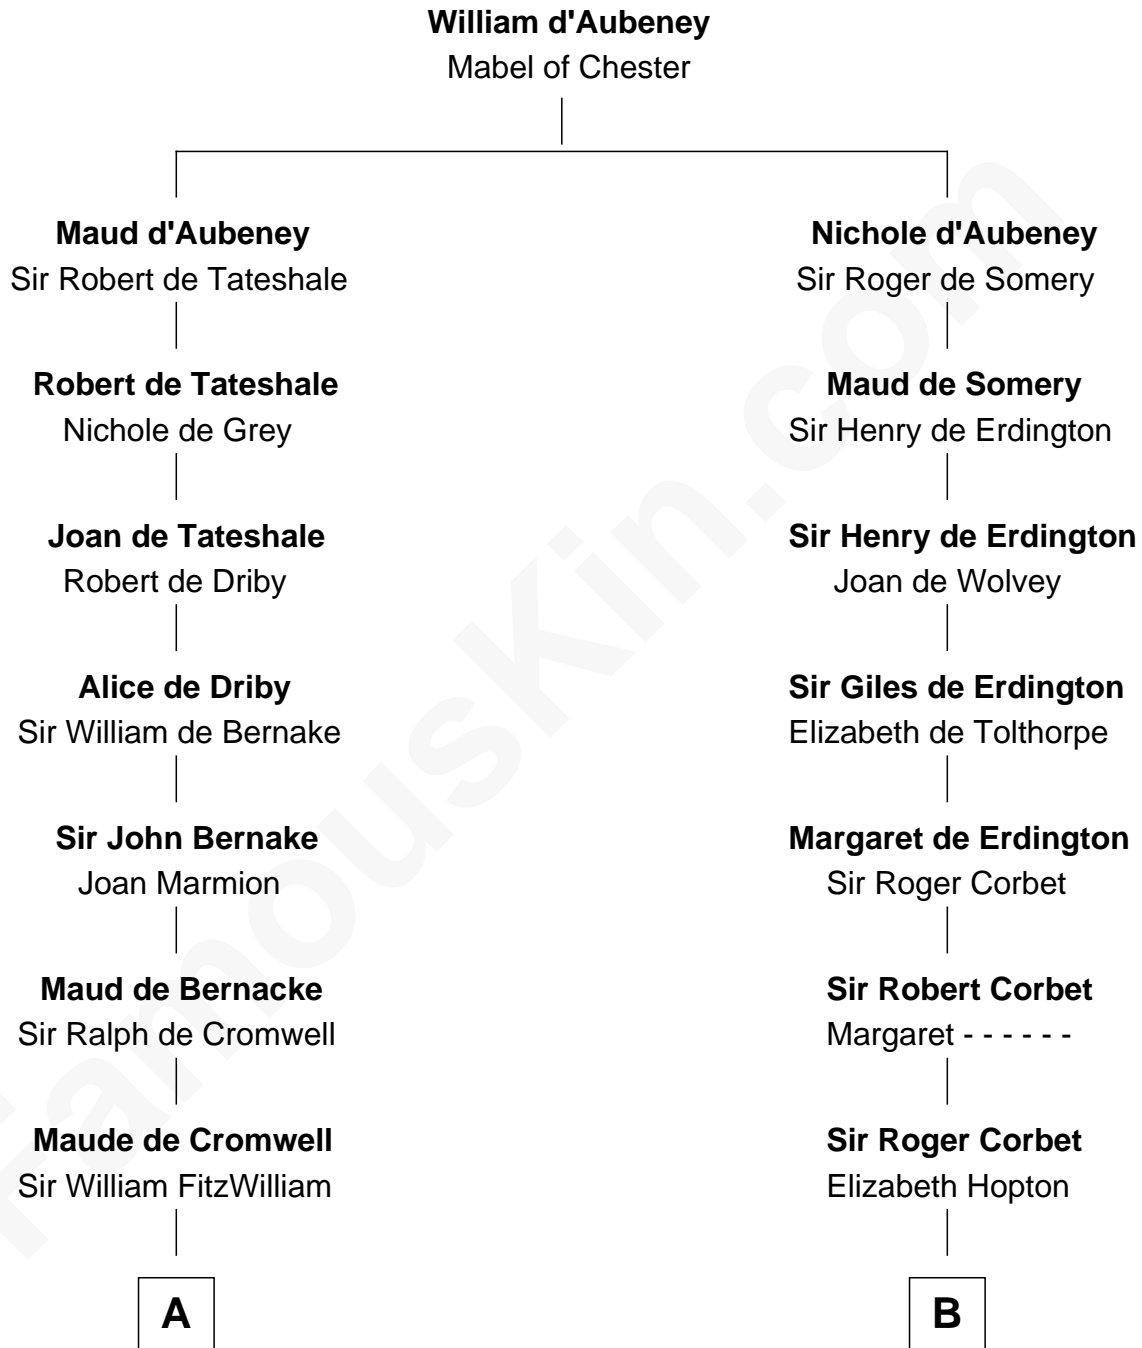

**FamousKin.com**  
**Relationship Chart of**  
**John Quincy Adams**  
*6th U.S. President*

**19th cousin 2 times removed of**  
**Orson Welles**  
*Radio, Stage, and Movie Actor*

**C**

**Elizabeth Quincy**  
Rev. William Smith

**Abigail Quincy Smith**  
John Adams

**John Quincy Adams**  
*6th U.S. President*

**D**

**William Hill Wells**  
Elizabeth Dagworthy

**Henry Hill Welles**  
Mary Putnam

**Richard Jones Welles**  
Mary Blanche Head