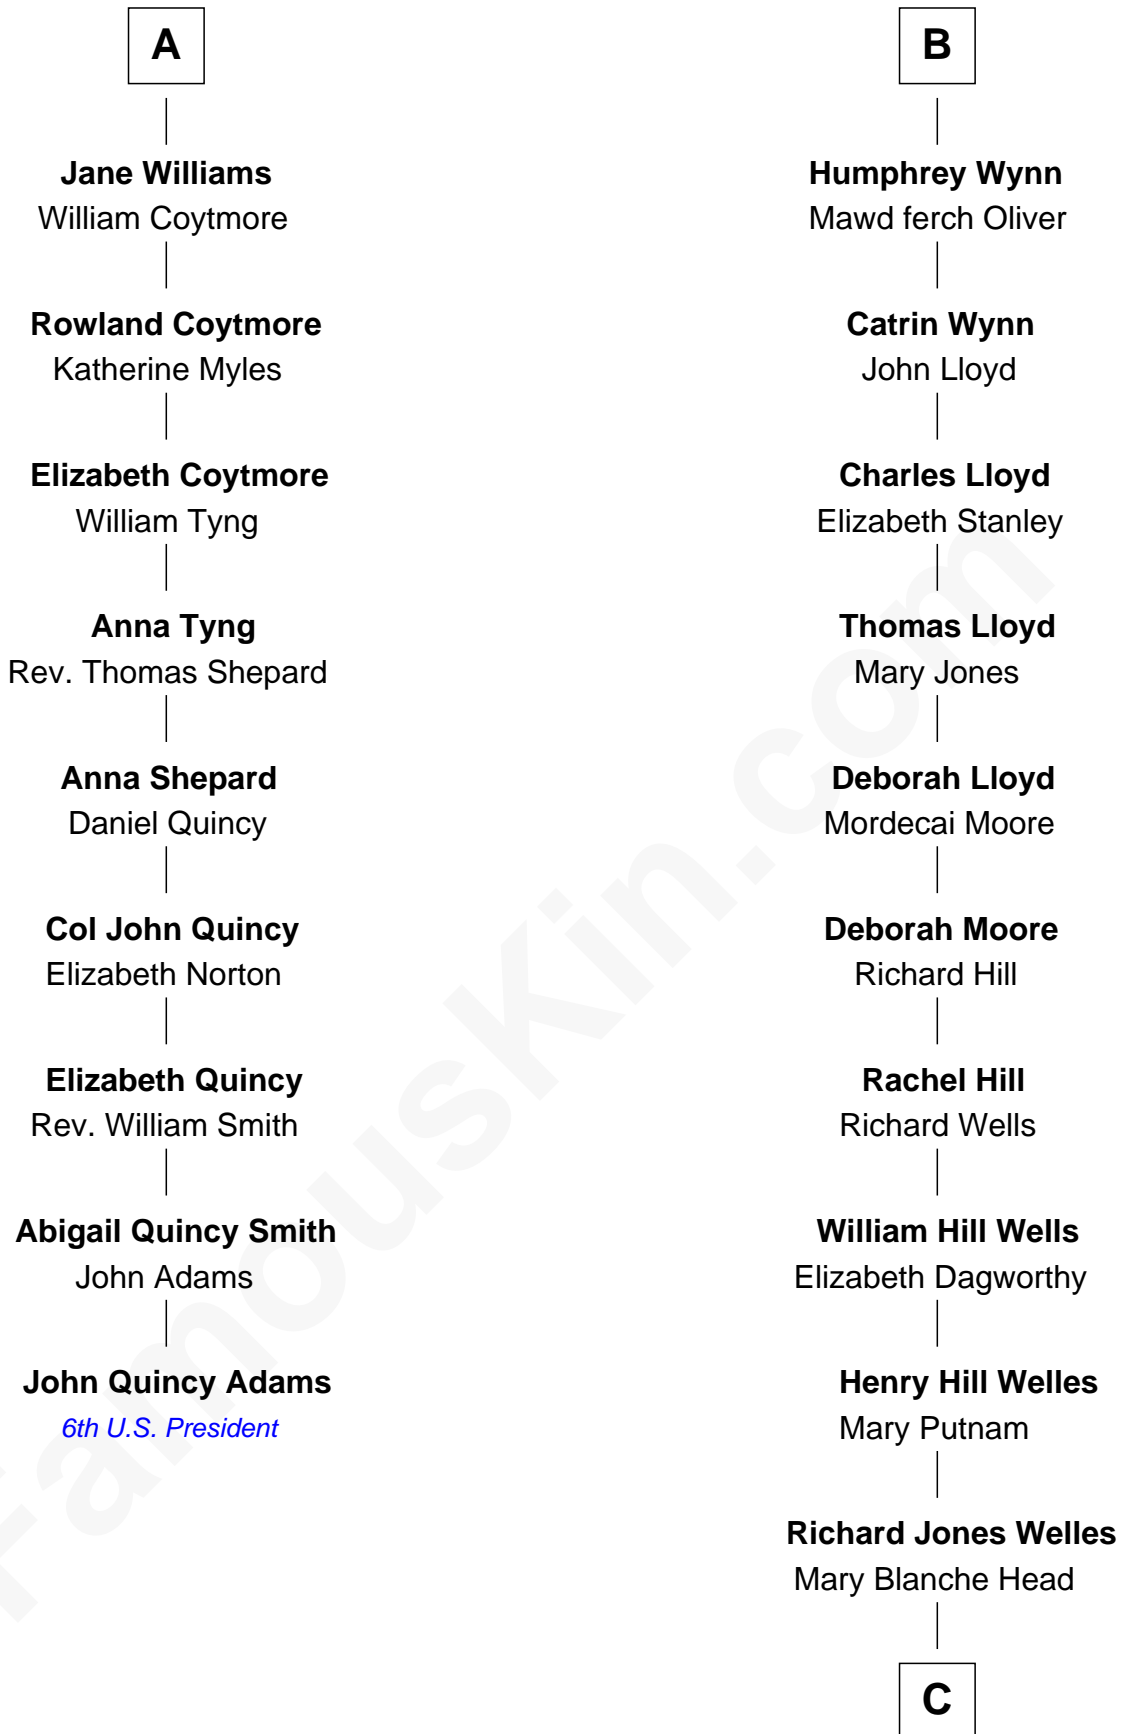

FamousKin.com
Relationship Chart of
John Quincy Adams
6th U.S. President

15th cousin 3 times removed of
Orson Welles
Radio, Stage, and Movie Actor

C

Richard Head Welles

Beatrice Ives

Orson Welles

Radio, Stage, and Movie Actor

FamousKin.com