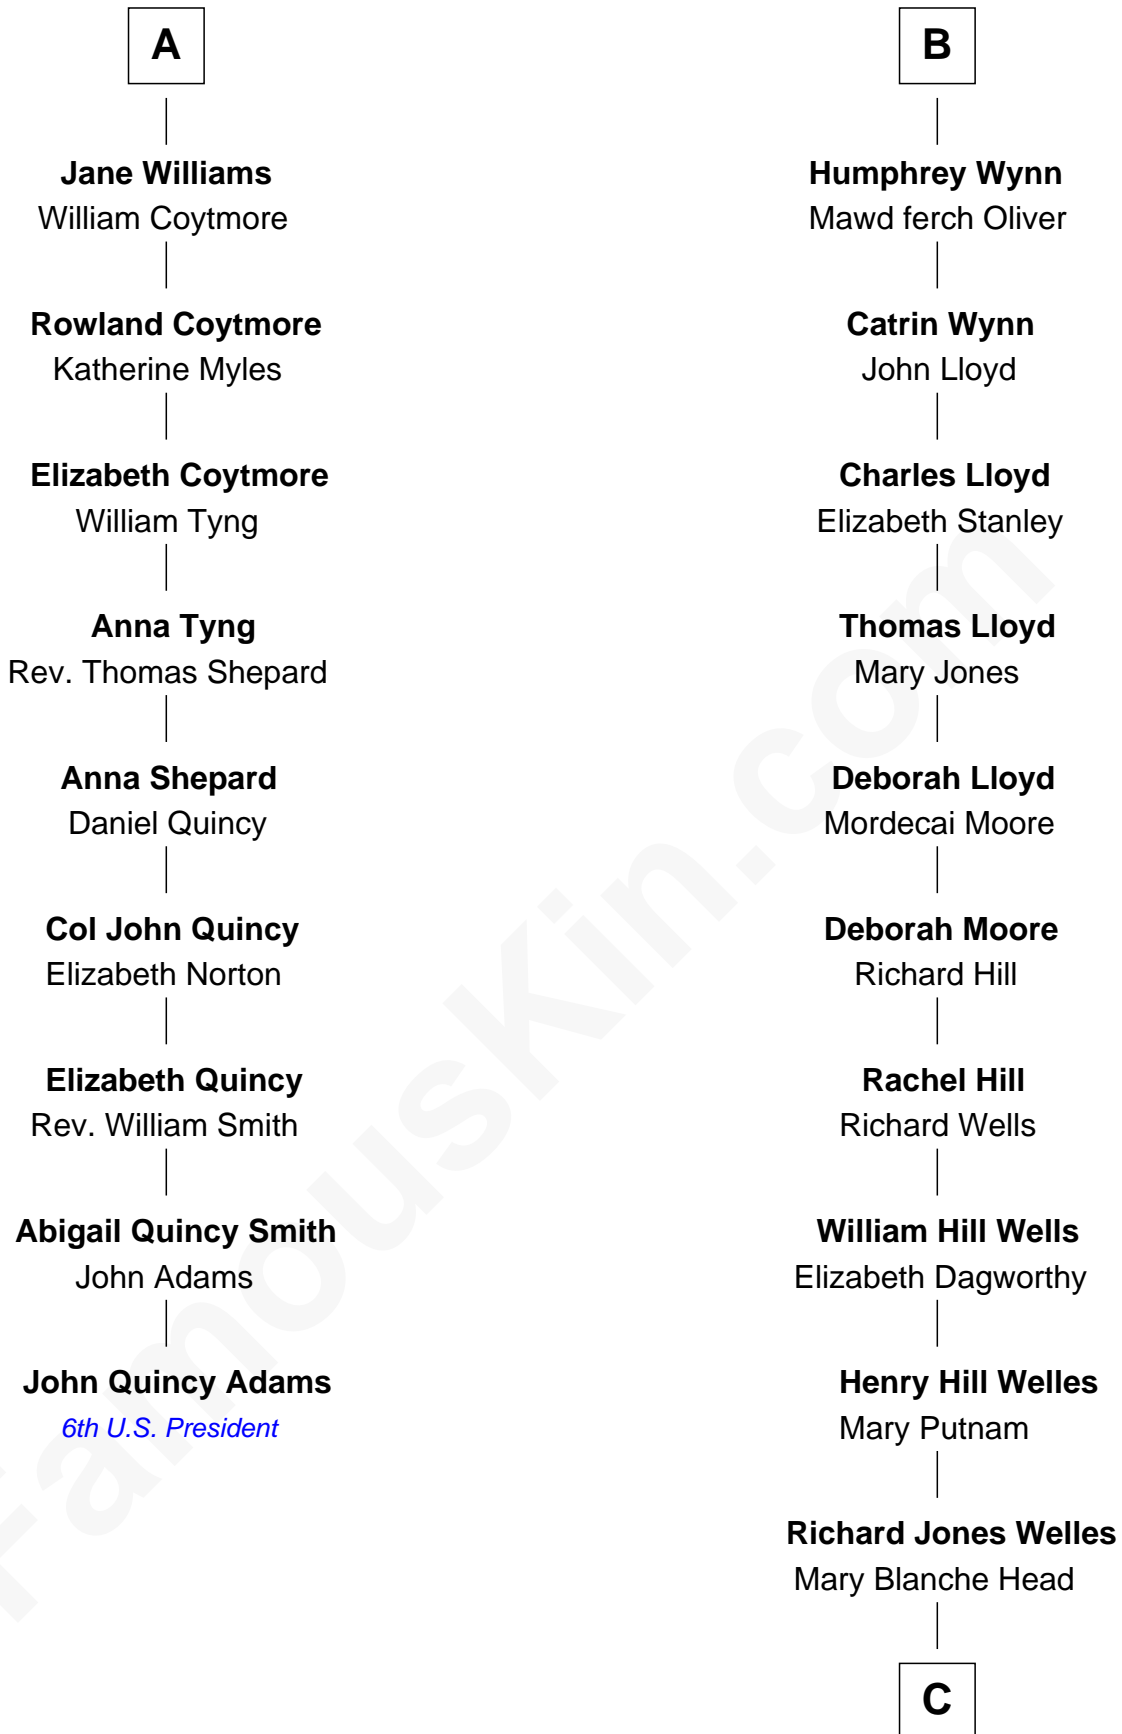

**FamousKin.com**  
**Relationship Chart of**  
**John Quincy Adams**  
*6th U.S. President*

**15th cousin 3 times removed of**  
**Orson Welles**  
*Radio, Stage, and Movie Actor*

**C**

Richard Head Welles