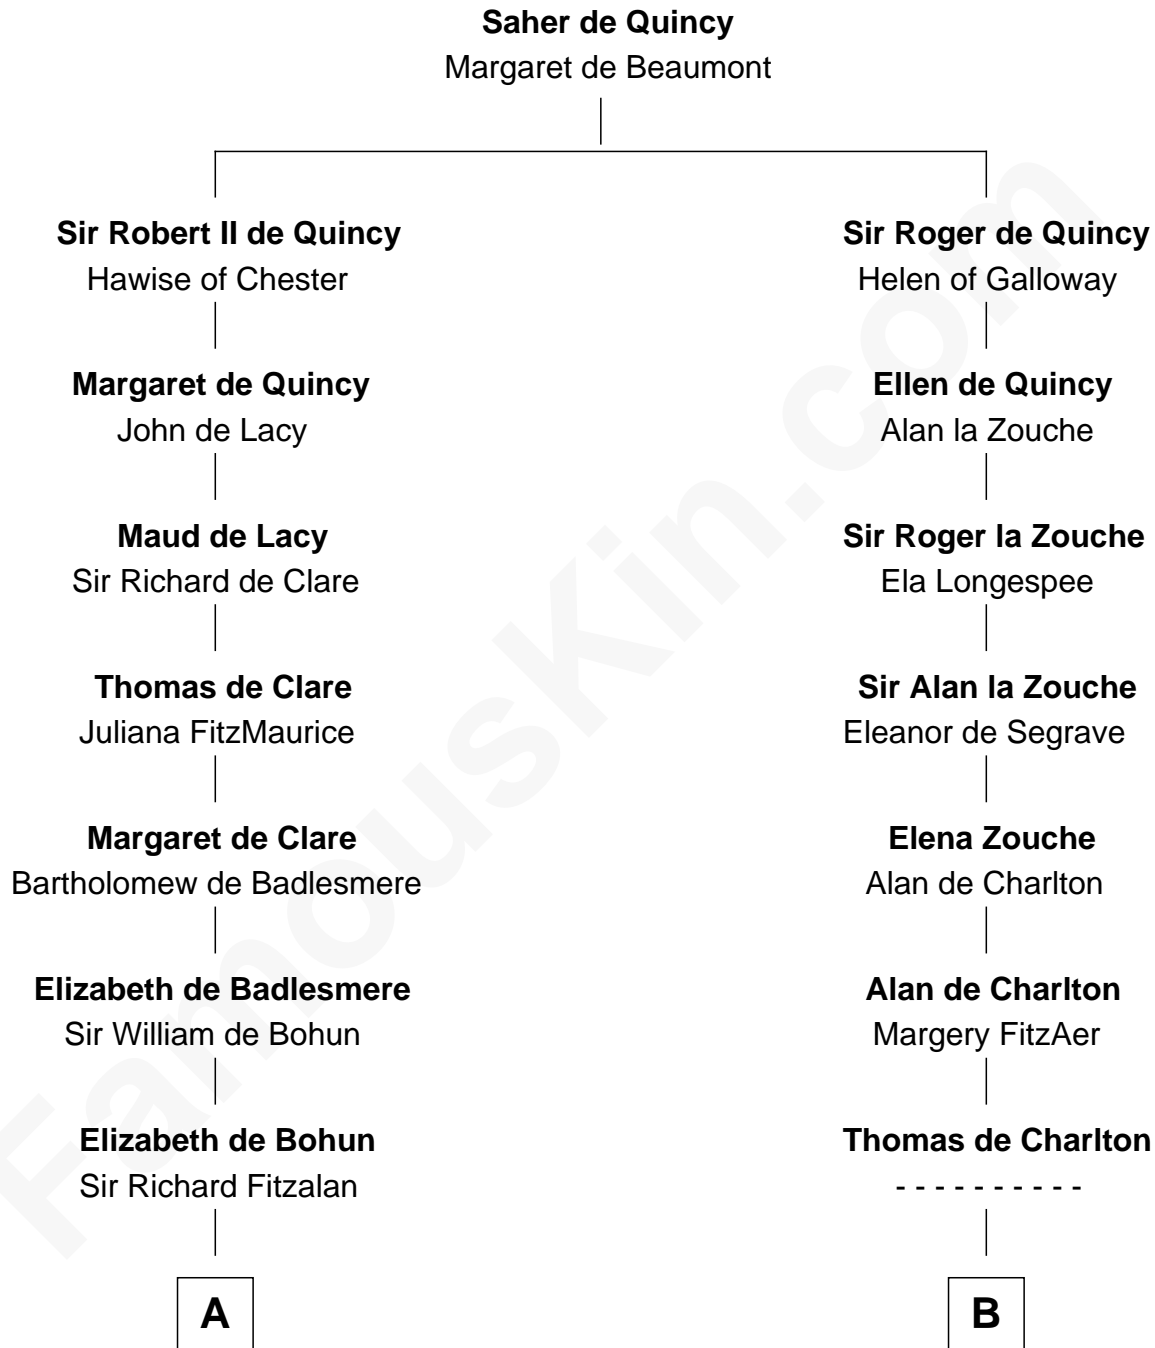

FamousKin.com
Relationship Chart of
John Quincy Adams
6th U.S. President

19th cousin 2 times removed of

John Hancock
Signer of the Declaration of Independence

C

Anna Shepard

Daniel Quincy

Col John Quincy

Elizabeth Norton

Elizabeth Quincy

Rev. William Smith

Abigail Quincy Smith

John Adams

John Quincy Adams

6th U.S. President

D

Elizabeth Clarke