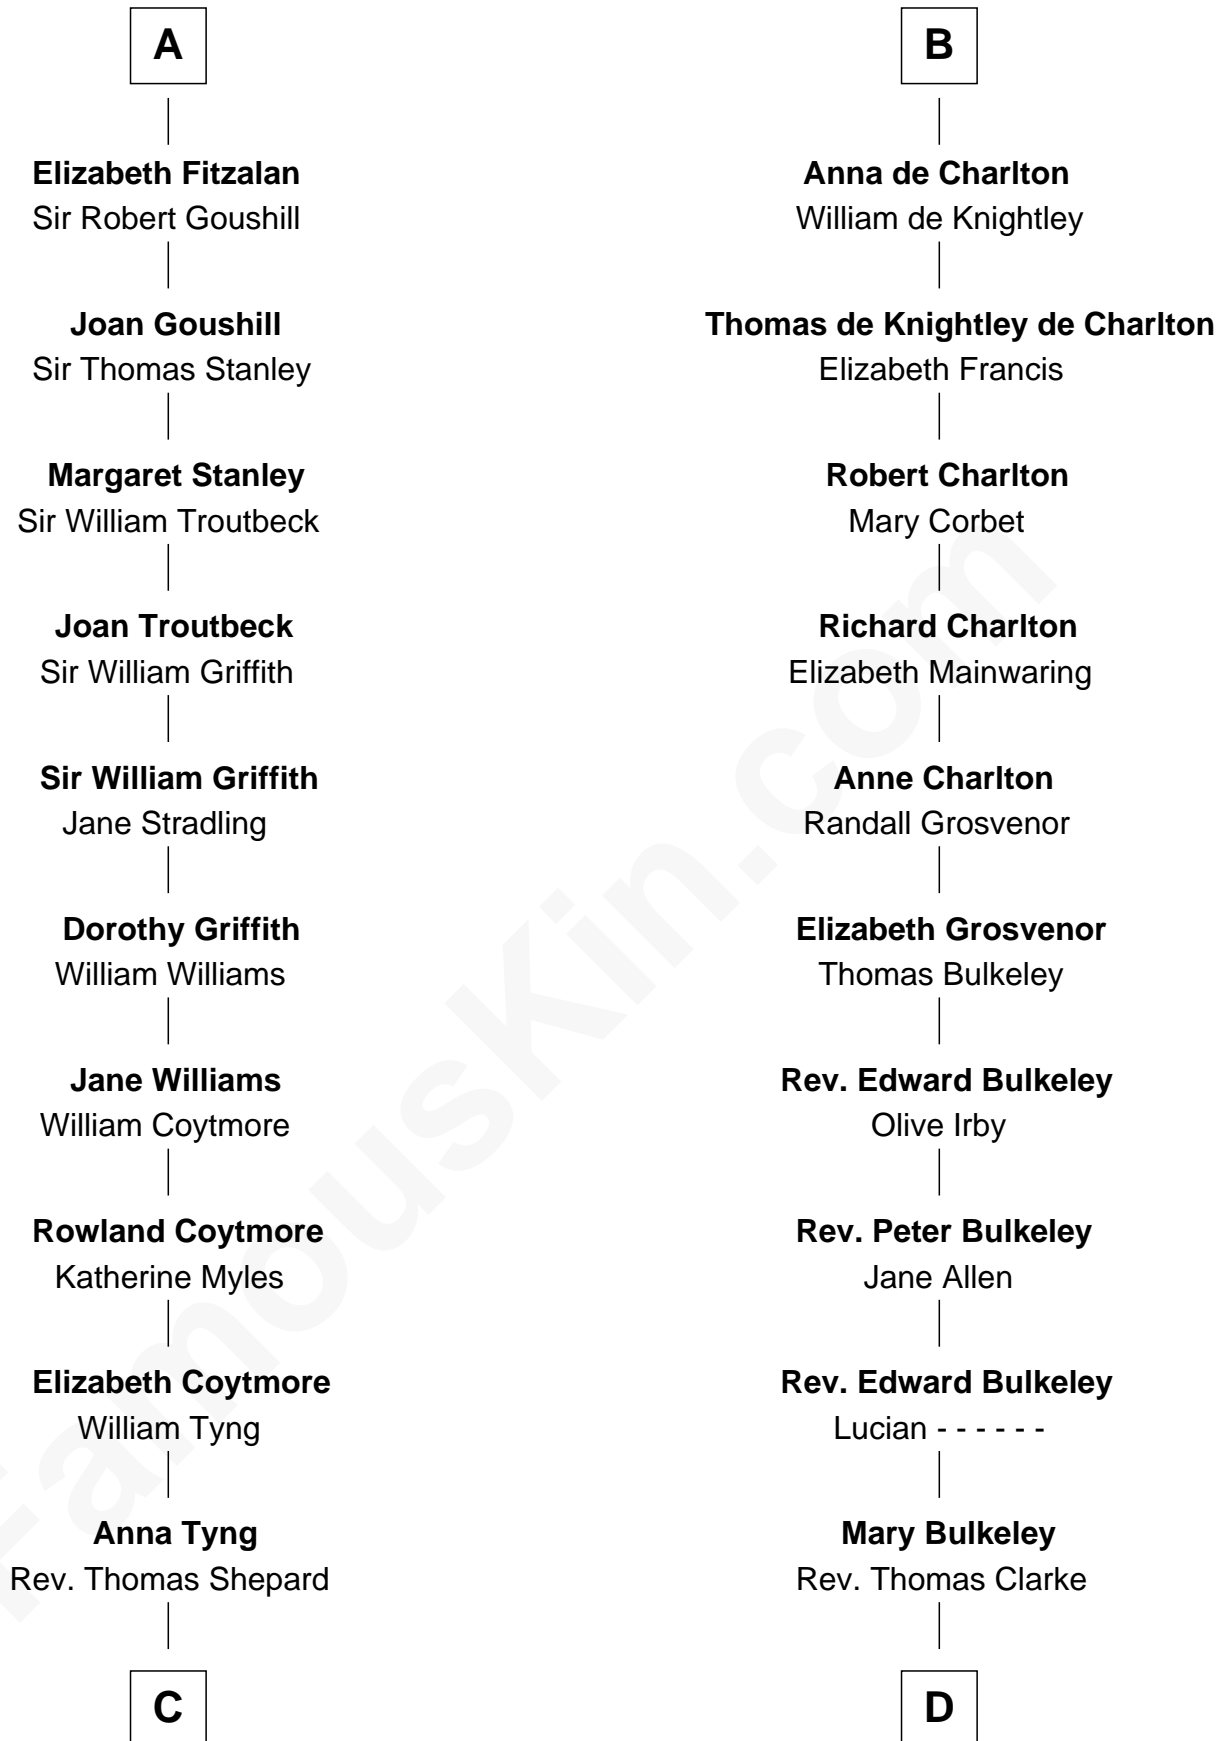

FamousKin.com
Relationship Chart of
John Quincy Adams
6th U.S. President

19th cousin 2 times removed of

John Hancock
Signer of the Declaration of Independence

C

Anna Shepard

Daniel Quincy

Col John Quincy

Elizabeth Norton

Elizabeth Quincy

Rev. William Smith

Abigail Quincy Smith

John Adams

John Quincy Adams

6th U.S. President

D

Elizabeth Clarke