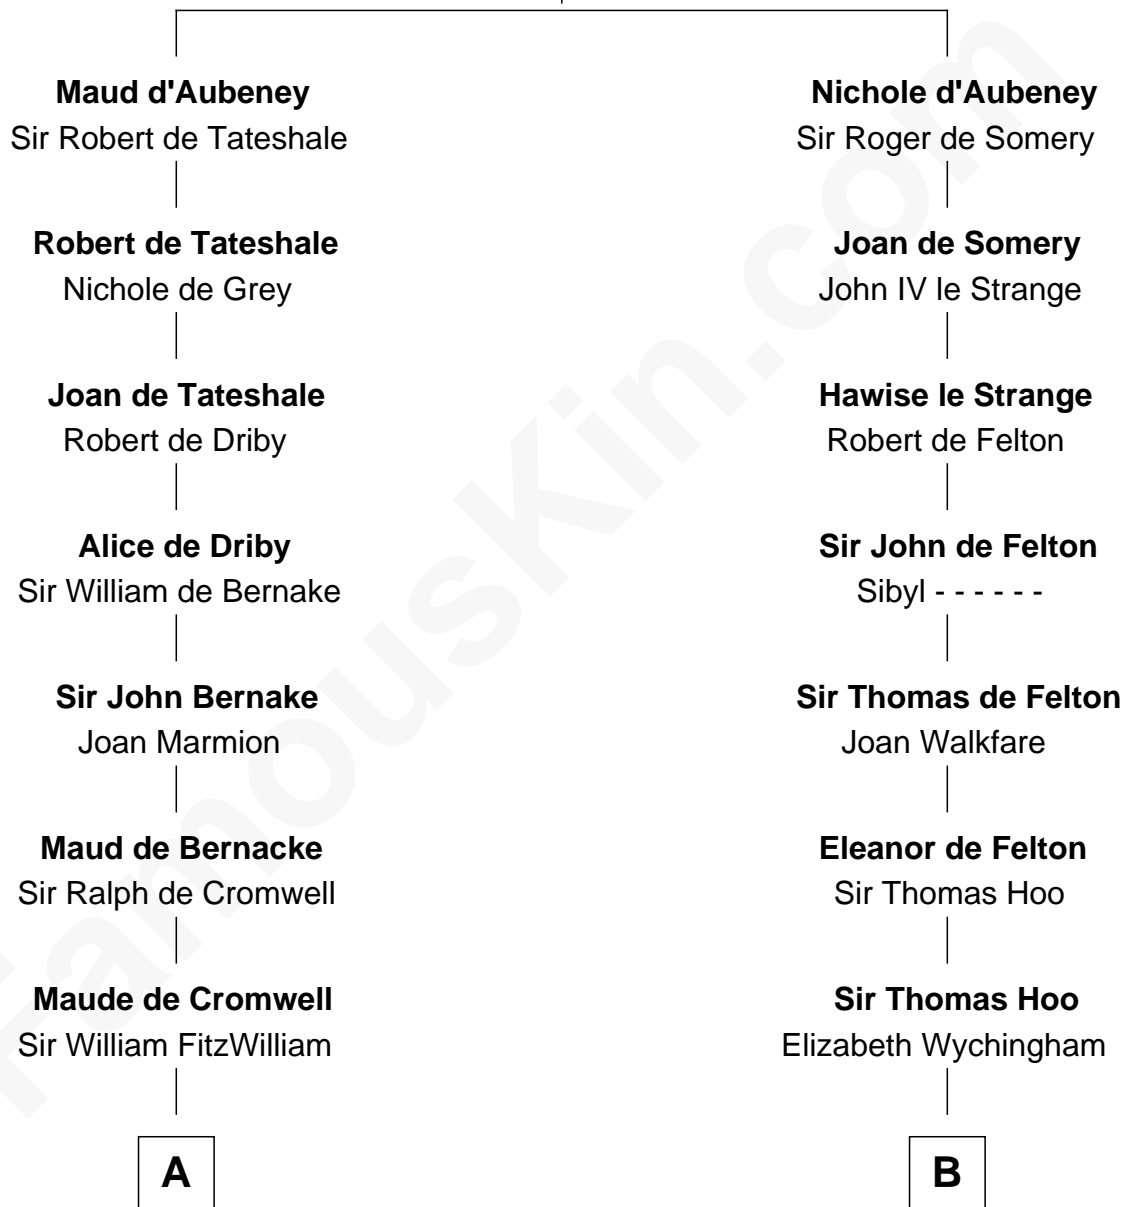

**FamousKin.com**  
**Relationship Chart of**  
**John Quincy Adams**  
*6th U.S. President*

19th cousin 1 time removed of

**Charles Darwin**  
*Theory of Evolution*

**William d'Aubenev**  
Mabel of Chester

**C**

**Elizabeth Quincy**  
Rev. William Smith

**Abigail Quincy Smith**  
John Adams

**John Quincy Adams**  
*6th U.S. President*

**D**

**Penelope Foley**  
Charles Howard

**Mary Howard**  
Erasmus Darwin

**Dr. Robert Waring Darwin**  
Susanna Wedgwood

**Charles Darwin**  
*Theory of Evolution*