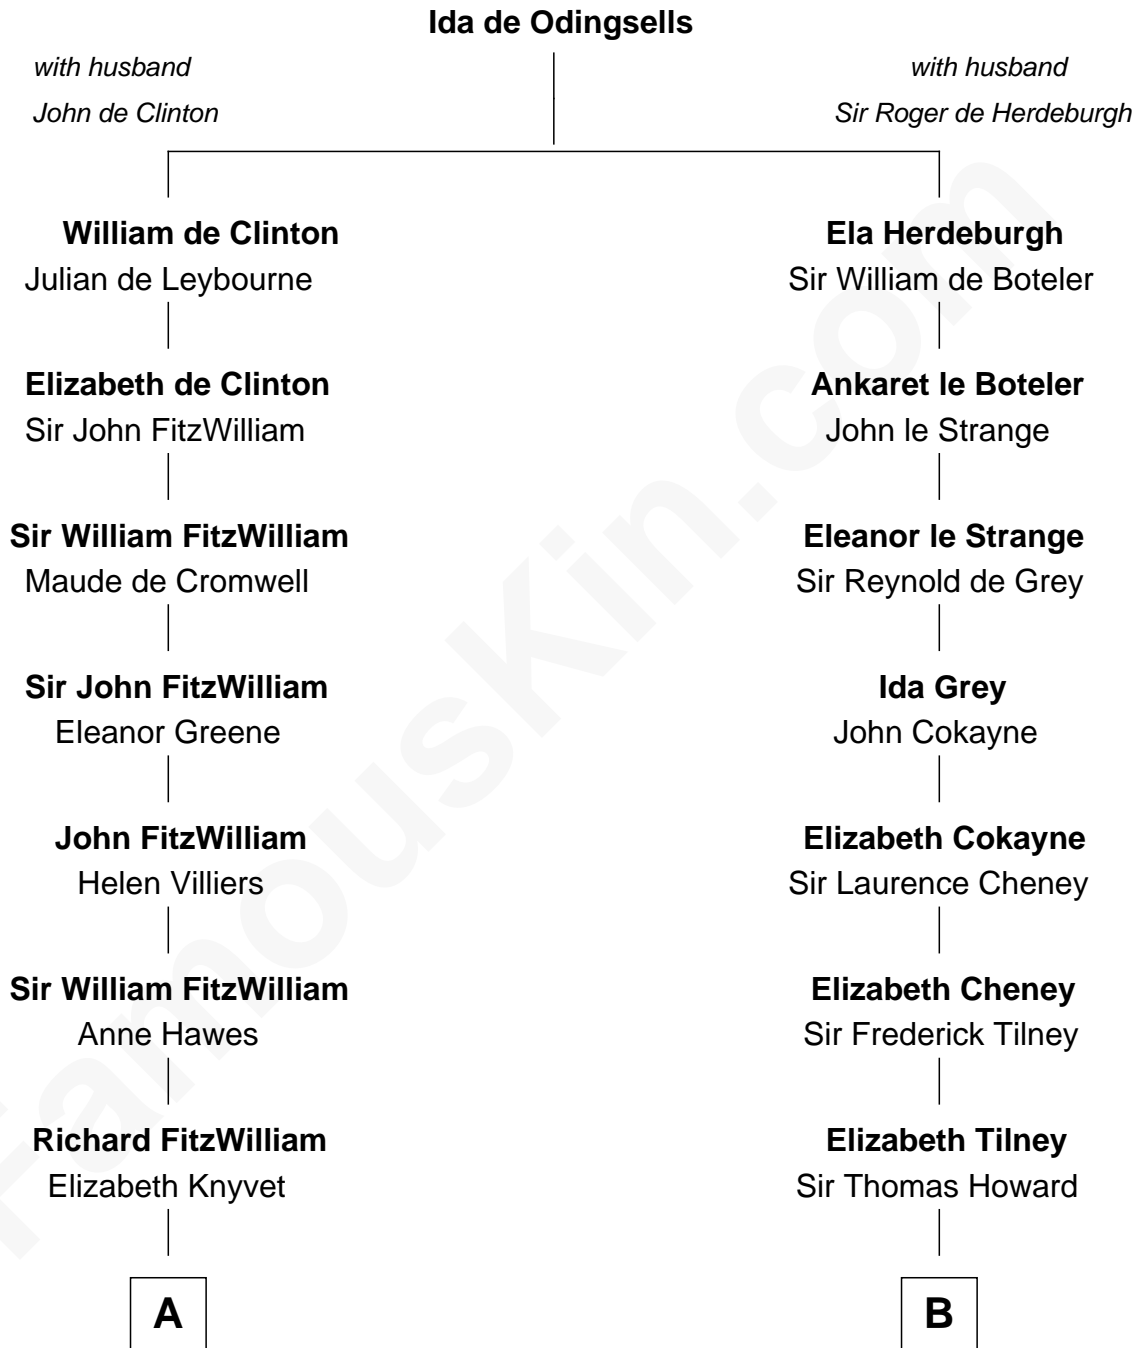

**FamousKin.com**  
**Relationship Chart of**  
**John Quincy Adams**  
*6th U.S. President*

15th cousin 3 times removed of

**Charles Darwin**  
*Theory of Evolution*

**C**

**Dr. Robert Waring Darwin**

Susanna Wedgwood

**Charles Darwin**

*Theory of Evolution*

FamousKin.com