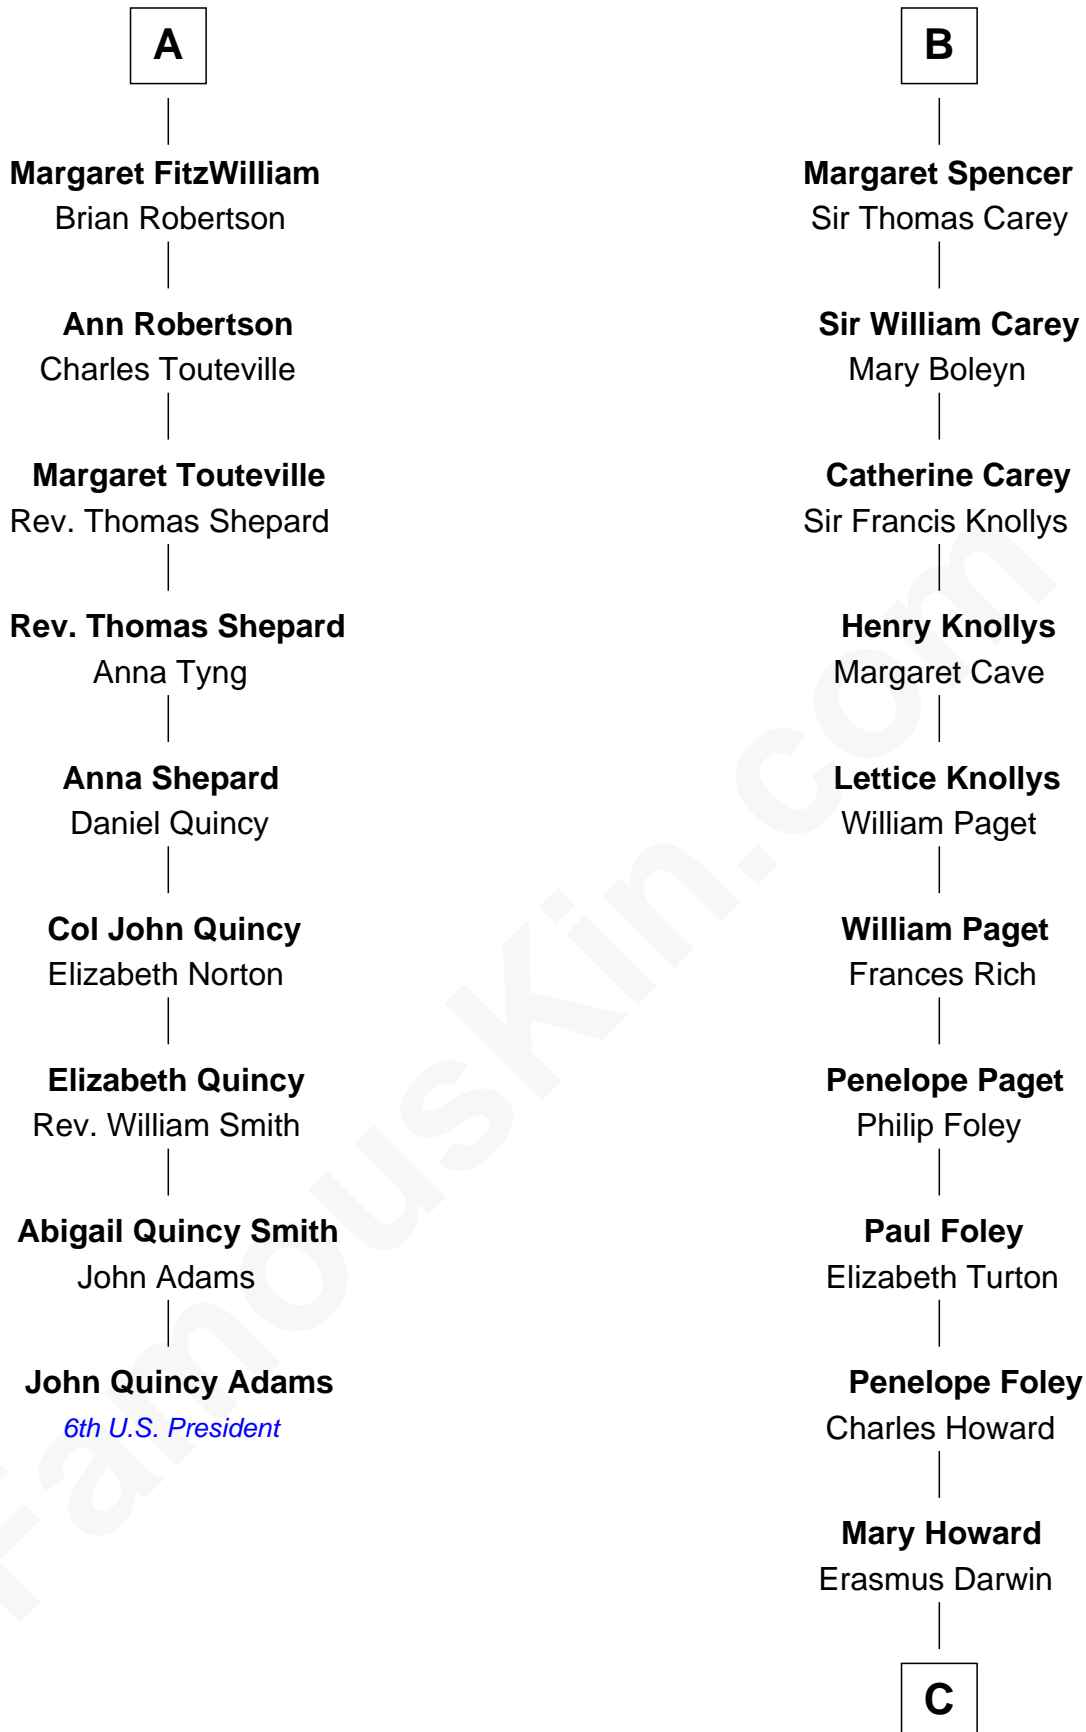

**FamousKin.com**  
**Relationship Chart of**  
**John Quincy Adams**  
*6th U.S. President*

15th cousin 3 times removed of

**Charles Darwin**  
*Theory of Evolution*

**Eudo la Zouche**  
 Milicent de Cantilupe

**C**

**Dr. Robert Waring Darwin**  
Susanna Wedgwood

**Charles Darwin**  
*Theory of Evolution*

FamousKin.com