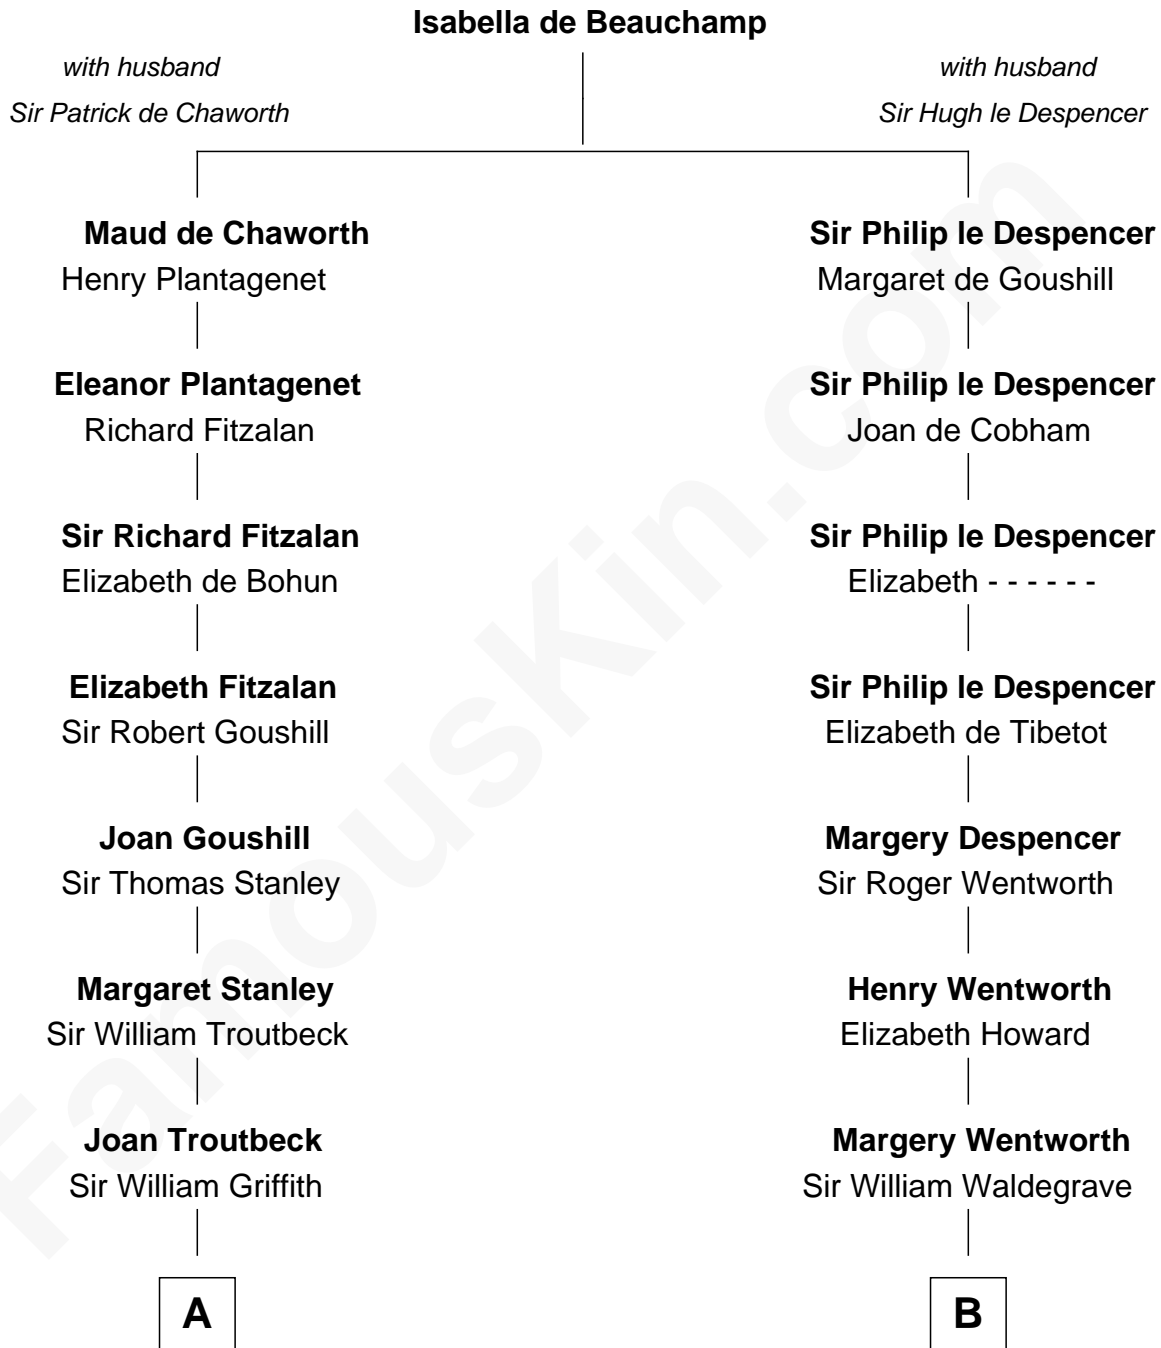

FamousKin.com
Relationship Chart of
John Quincy Adams
6th U.S. President

17th cousin 4 times removed of
Jake Gyllenhaal
Movie Actor

C

Anders Leonard Gyllenhaal

Selma Amanda Nelson

Leonard Ephraim Gyllenhaal