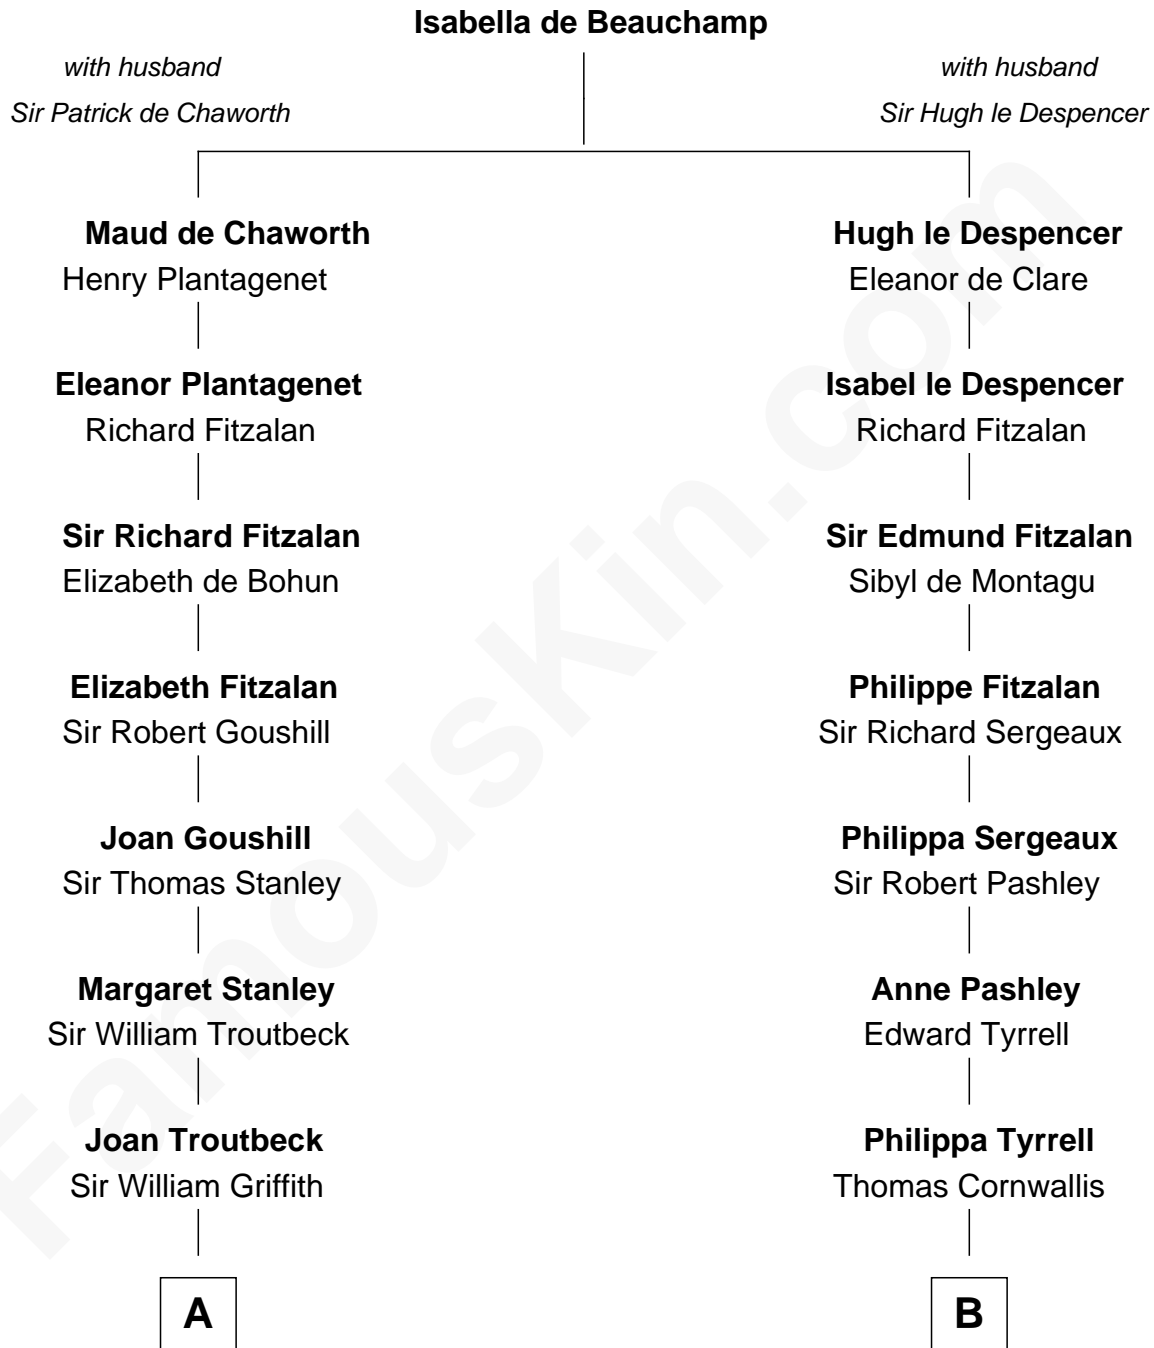

**FamousKin.com**  
**Relationship Chart of**  
**John Quincy Adams**  
*6th U.S. President*

**17th cousin 2 times removed of**  
**General James Longstreet**  
*Confederate Army - U.S. Civil War*

**C**

—  
**Hannah FitzRandolph**

William Longstreet

—  
**James Longstreet**

Mary Anna Dent

—  
**General James Longstreet**

*Confederate Army - U.S. Civil War*

FamousKin.com