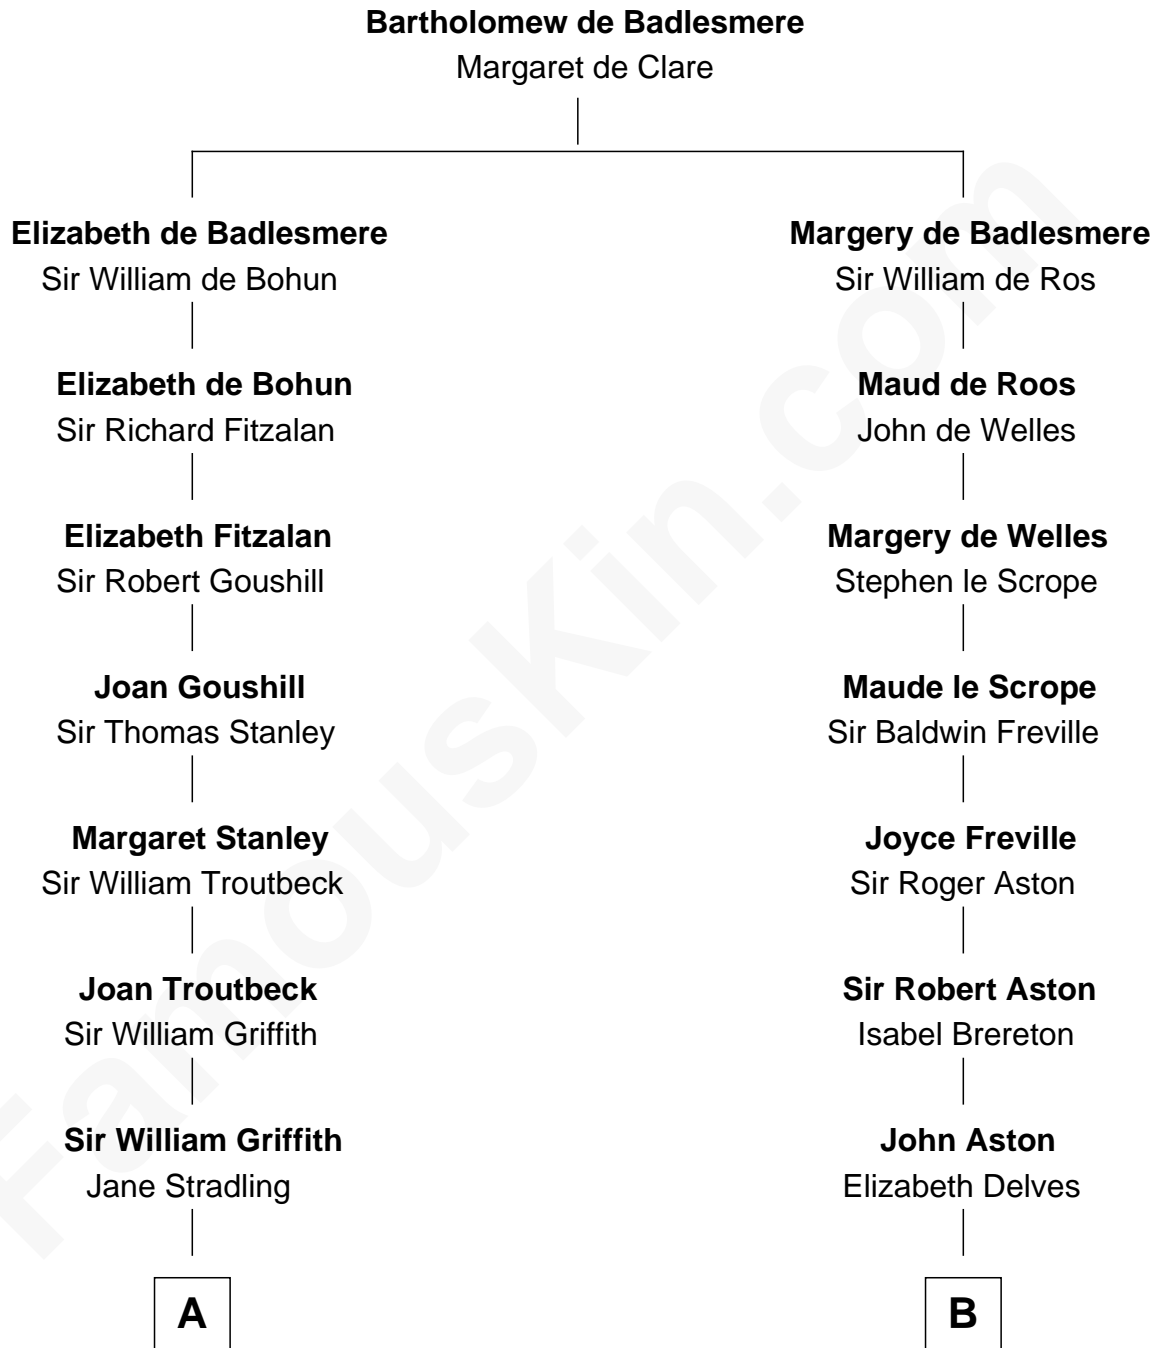

**FamousKin.com**  
**Relationship Chart of**  
**John Quincy Adams**  
*6th U.S. President*

**16th cousin 3 times removed of**  
**General James Longstreet**  
*Confederate Army - U.S. Civil War*

C

Thomas Marshall Dent

Anne Magruder

Mary Anna Dent

James Longstreet

General James Longstreet

*Confederate Army - U.S. Civil War*

FamousKin.com