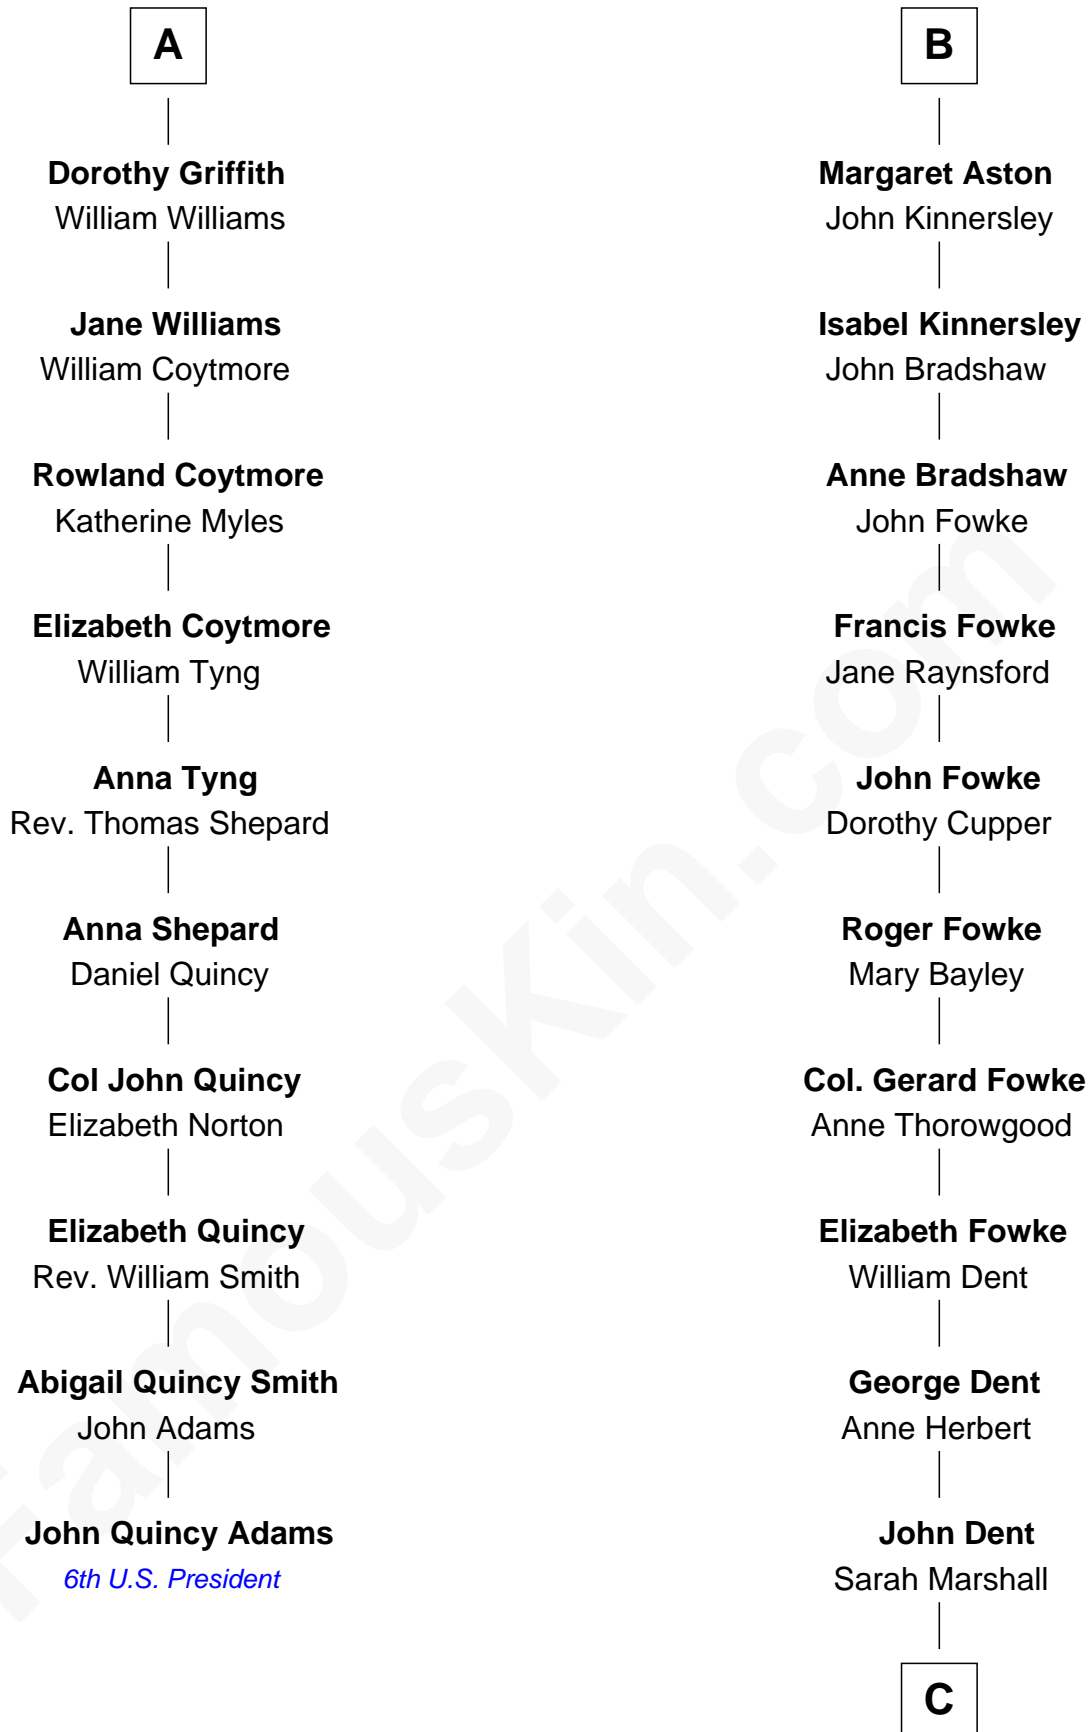

**FamousKin.com**  
**Relationship Chart of**  
**John Quincy Adams**  
*6th U.S. President*

**16th cousin 3 times removed of**  
**General James Longstreet**  
*Confederate Army - U.S. Civil War*

C

Thomas Marshall Dent

Anne Magruder

Mary Anna Dent

James Longstreet

General James Longstreet

*Confederate Army - U.S. Civil War*

FamousKin.com