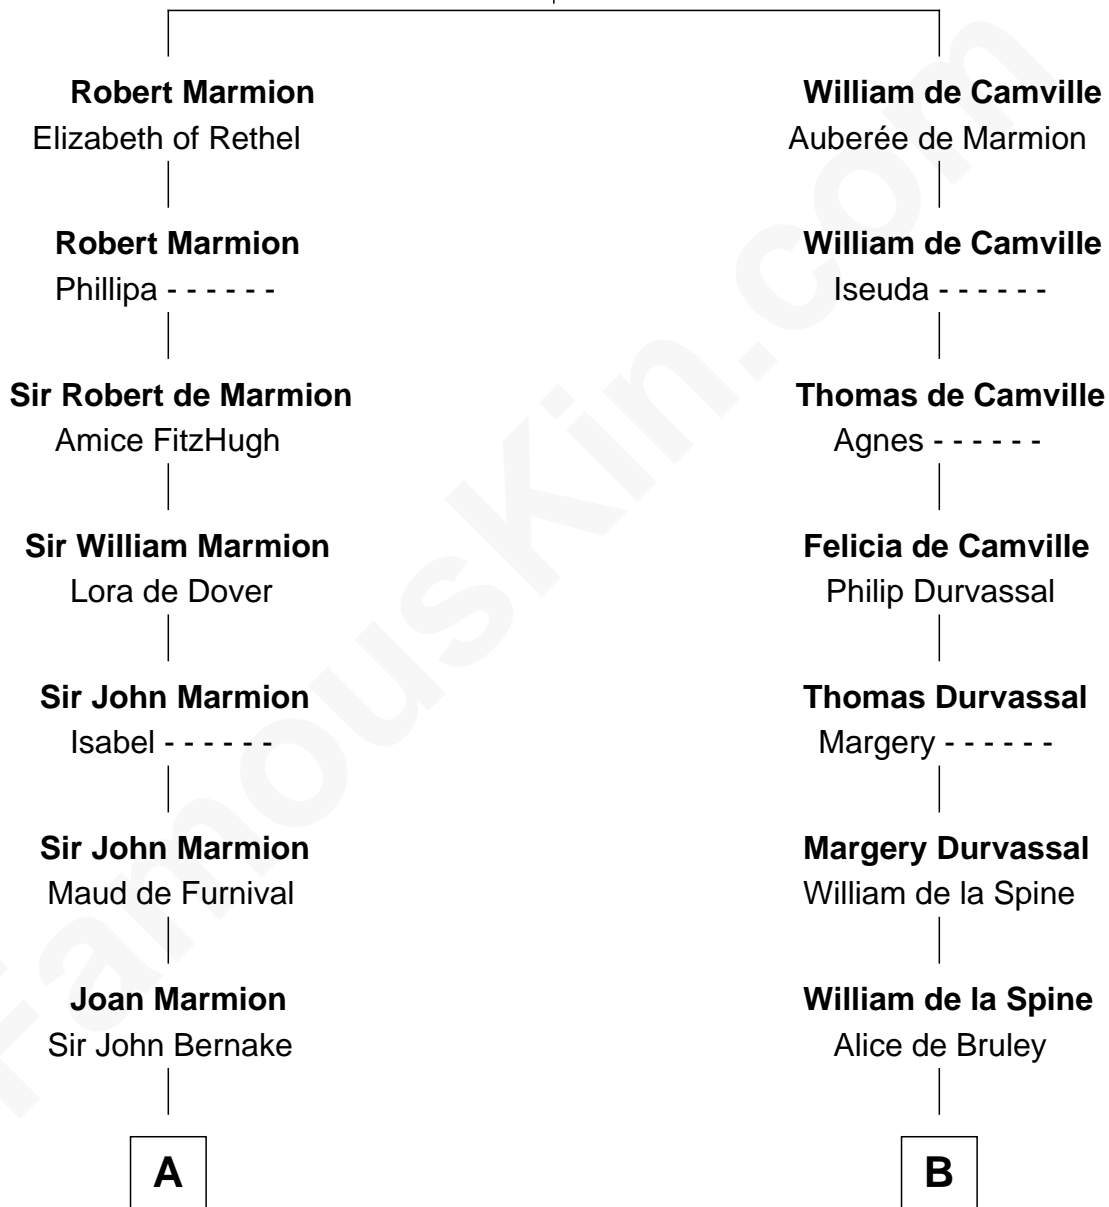

Miliscent of Rethel

with husband
Robert Marmion

with husband
Richard de Camville