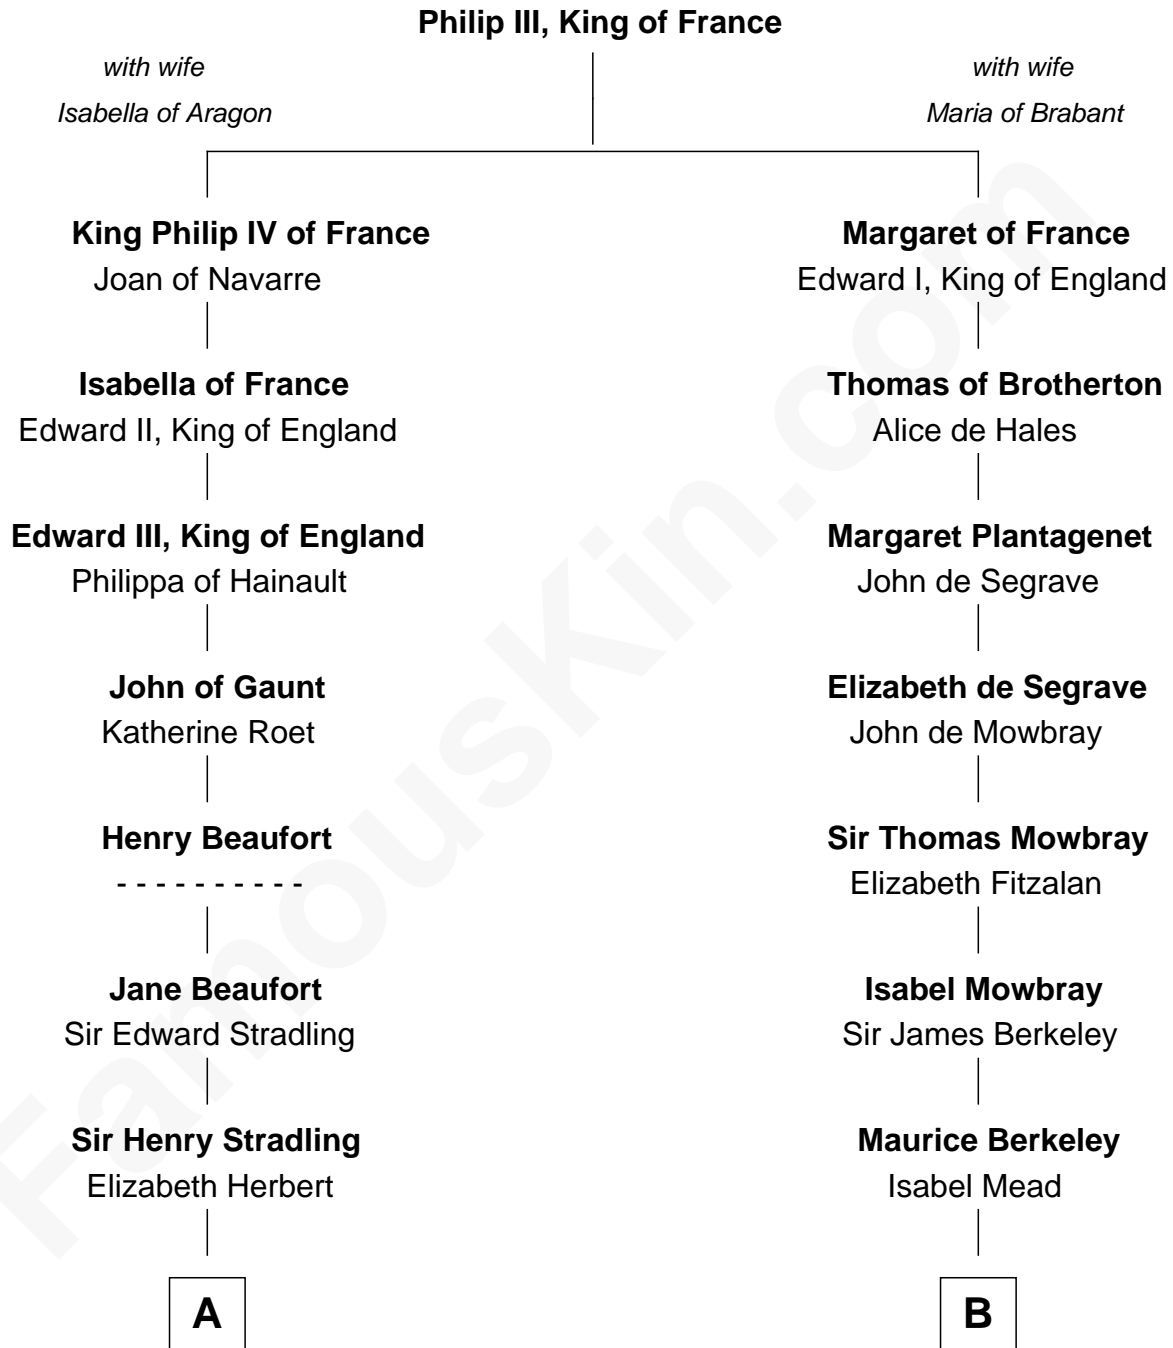

**FamousKin.com**  
**Relationship Chart of**  
**John Quincy Adams**  
*6th U.S. President*

**18th cousin 2 times removed of**  
**Jack London**  
*Author of "The Call of the Wild"*

**C**

**Abigail Quincy Smith**

John Adams

**John Quincy Adams**

*6th U.S. President*

**D**

**Joel Wellman**

Betsey Baker

**Marshall Daniel Wellman**

Eleanor Garrett Jones