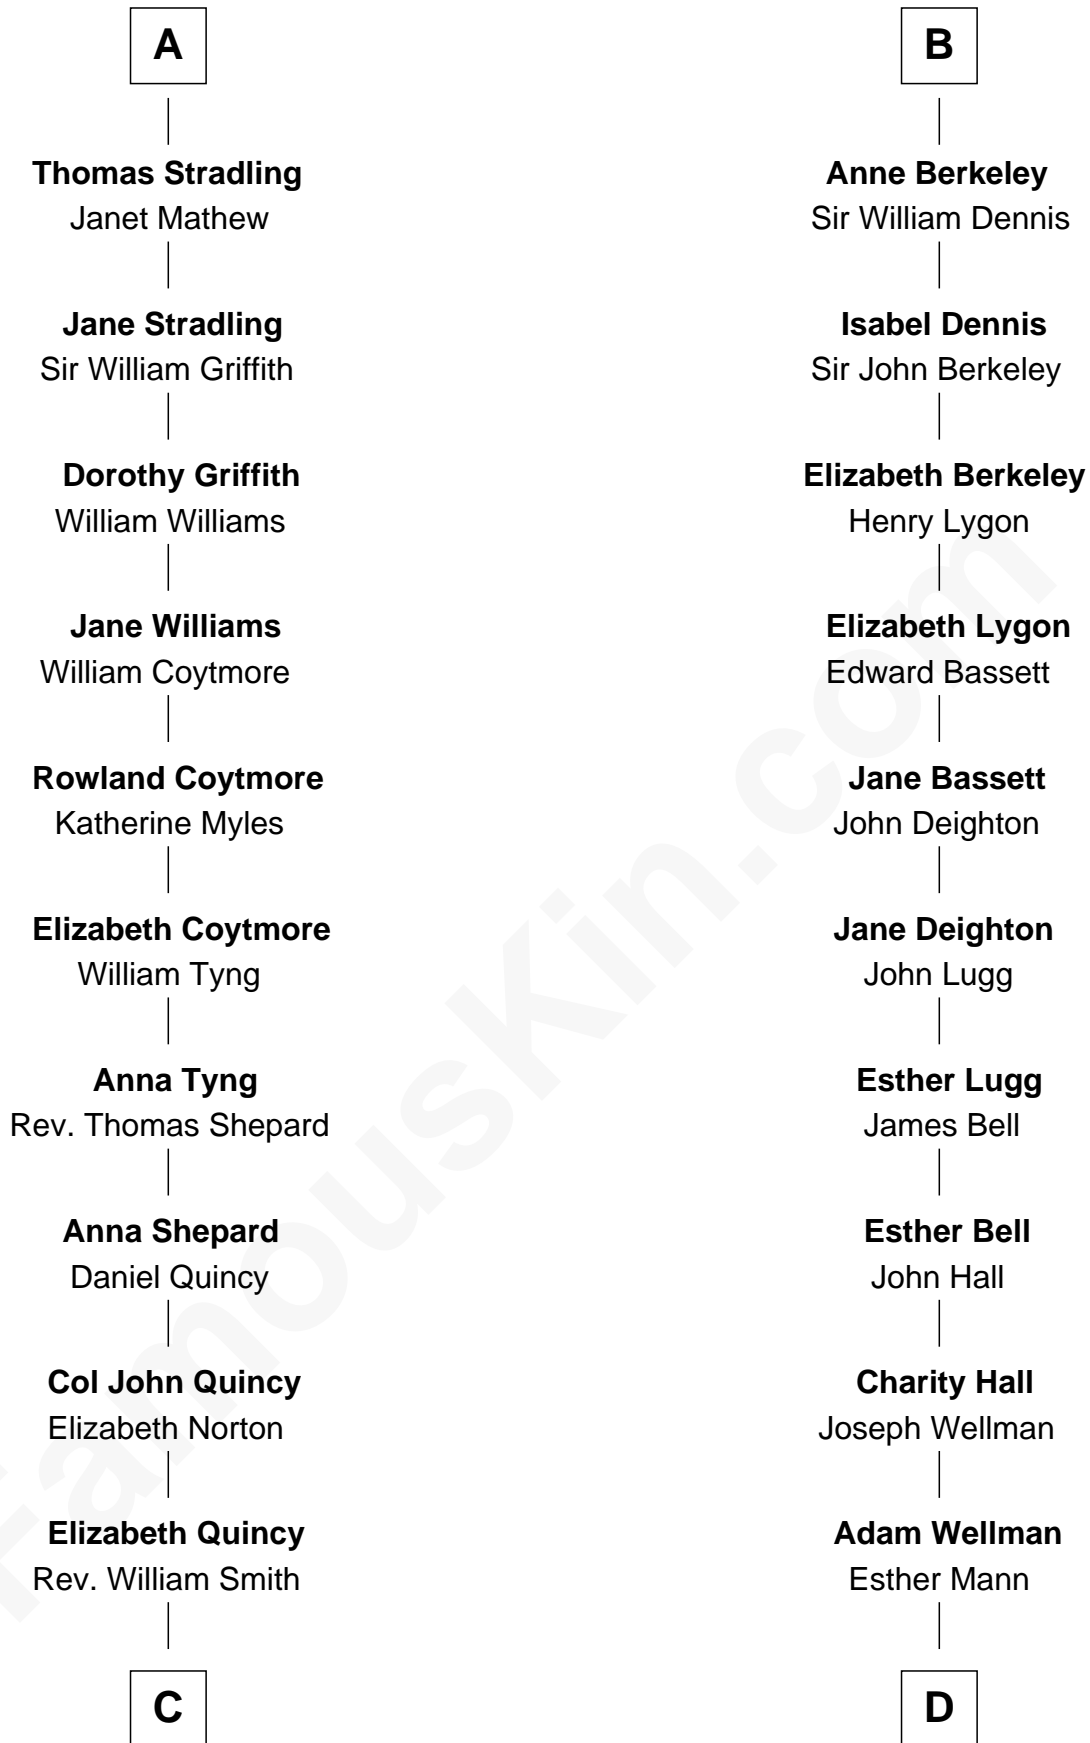

**FamousKin.com**  
**Relationship Chart of**  
**John Quincy Adams**  
*6th U.S. President*

**18th cousin 2 times removed of**  
**Jack London**  
*Author of "The Call of the Wild"*

**C**

**Abigail Quincy Smith**

John Adams

**John Quincy Adams**

*6th U.S. President*

**D**

**Joel Wellman**

Betsey Baker

**Marshall Daniel Wellman**

Eleanor Garrett Jones

**Flora Wellman**

William Henry Chaney

**Jack London**

*Author of "The Call of the Wild"*

FamousKin.com