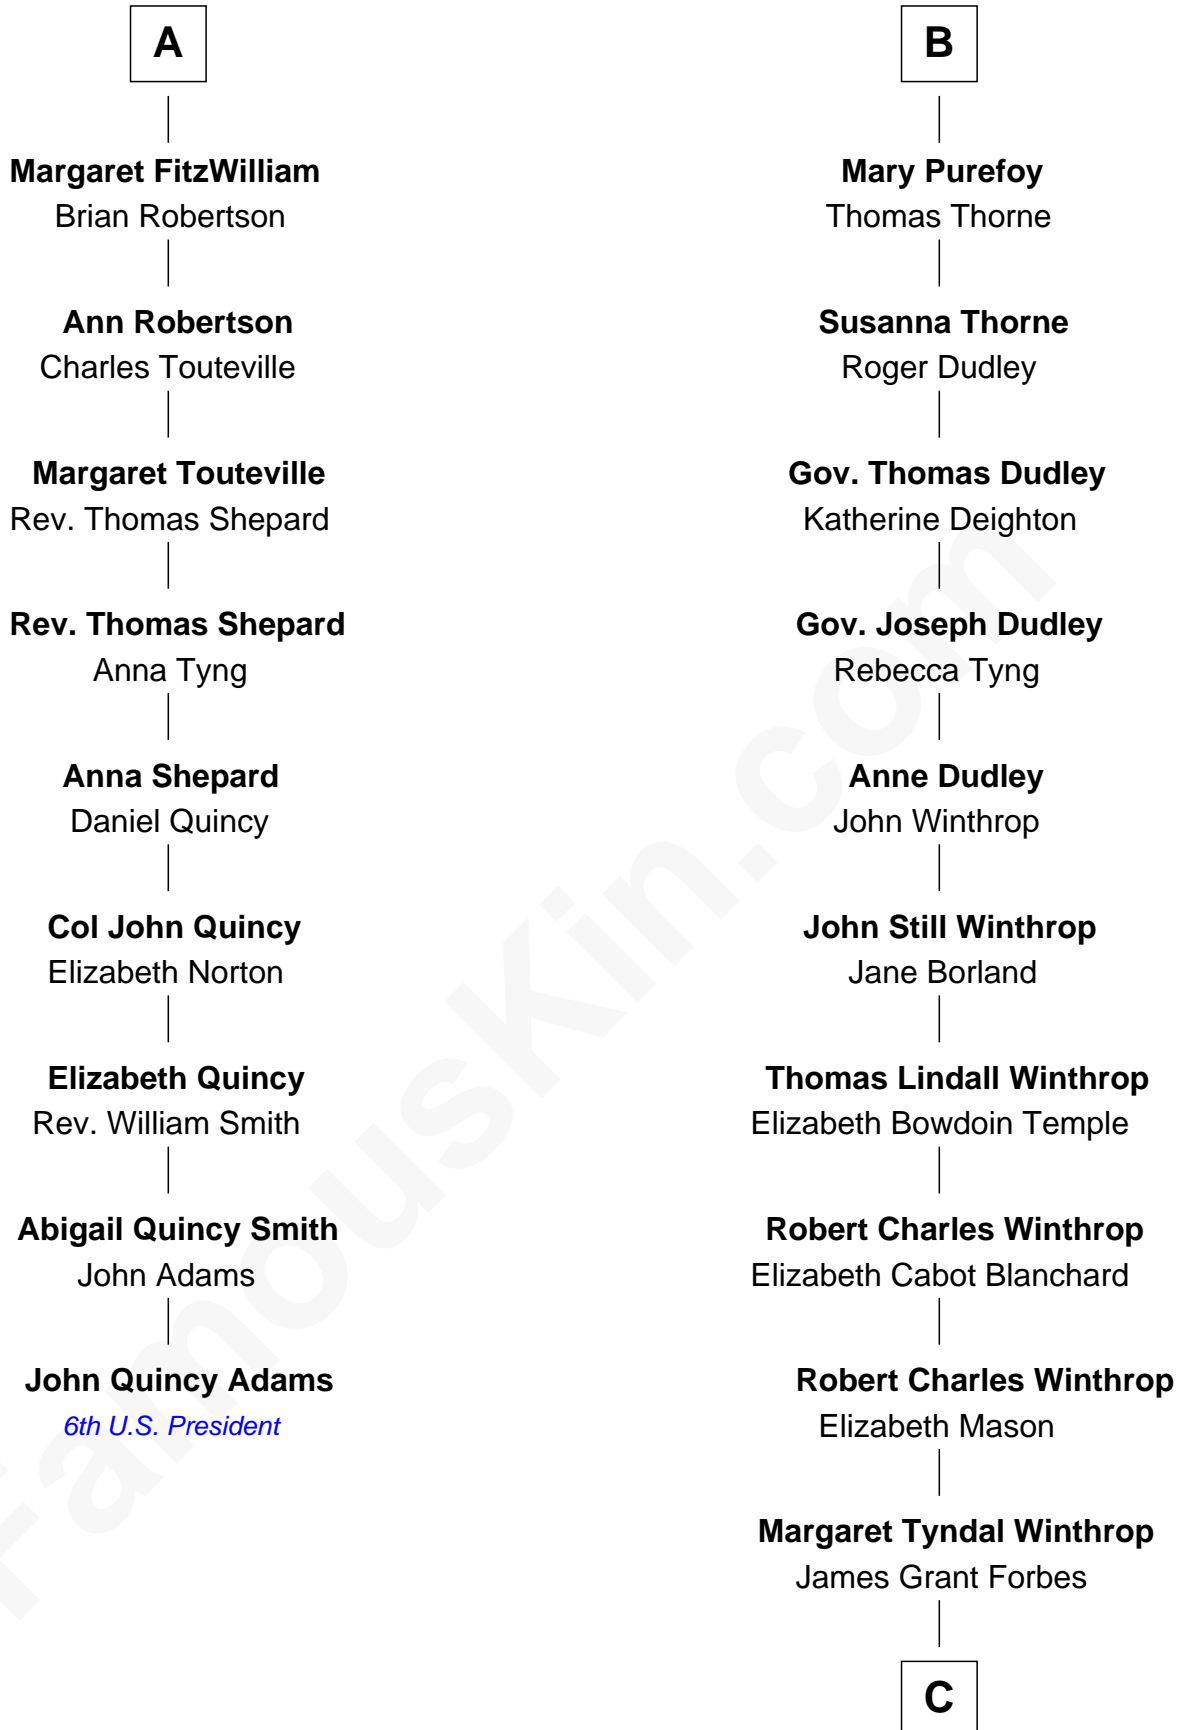

FamousKin.com
Relationship Chart of
John Quincy Adams
6th U.S. President

15th cousin 3 times removed of
John Kerry
68th U.S. Secretary of State

Sir John Marmion
 Maud de Furnival

C

—
Rosemary Isabel Forbes

Richard John Kerry

—
John Kerry

68th U.S. Secretary of State

FamousKin.com