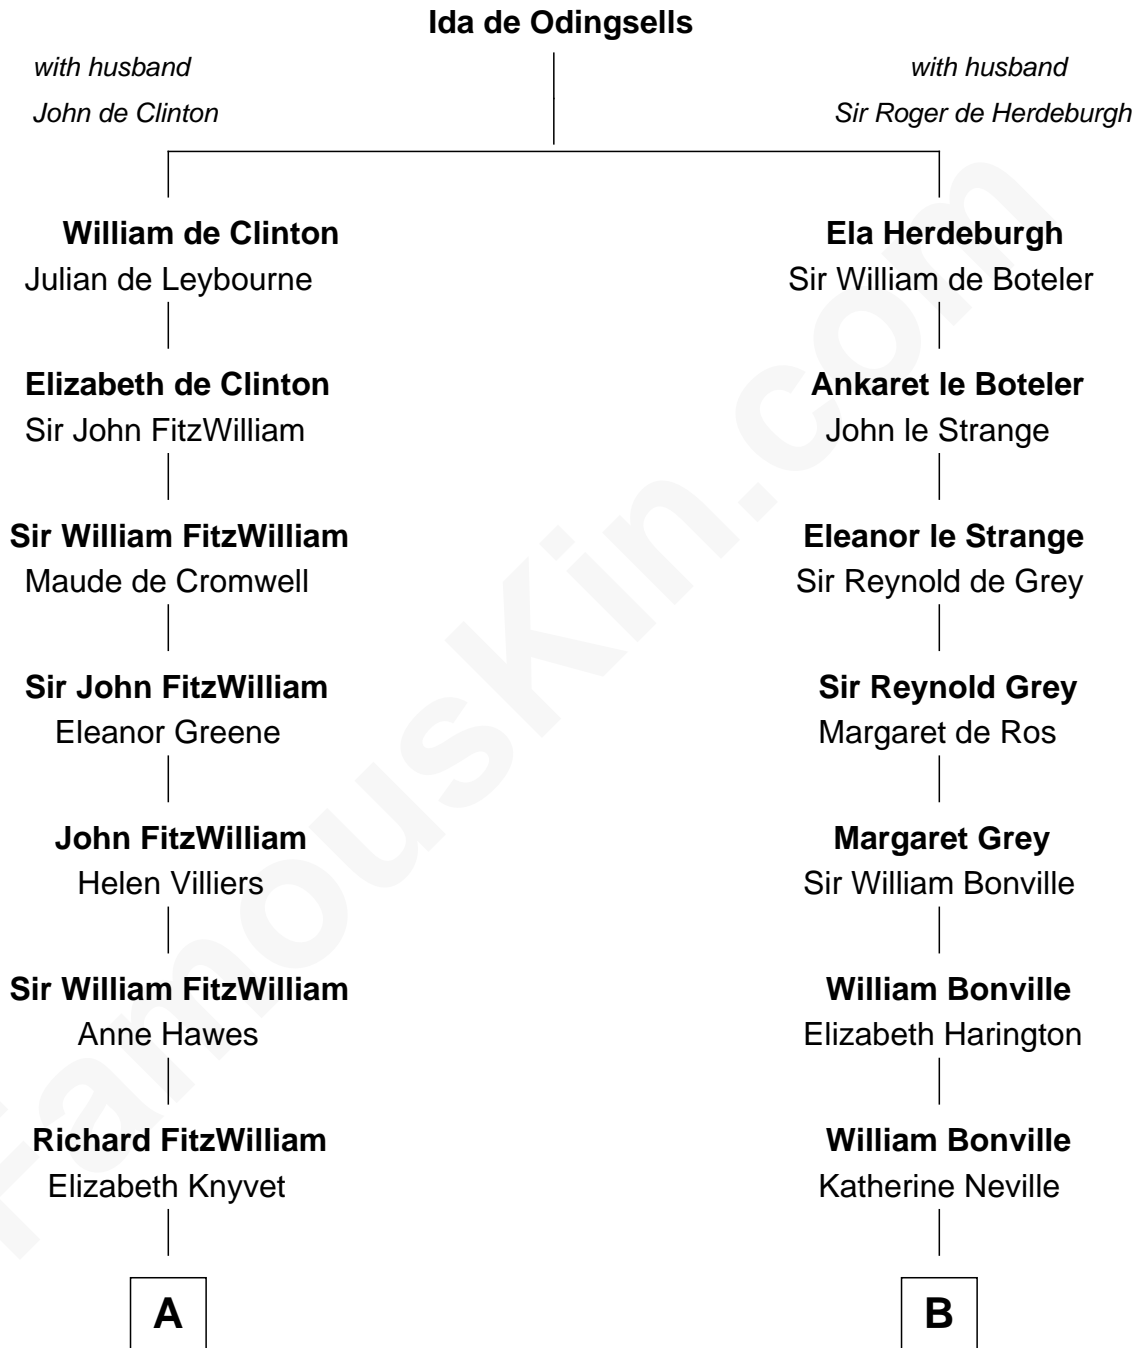

FamousKin.com
Relationship Chart of
John Quincy Adams
6th U.S. President

15th cousin 5 times removed of
John Kerry
68th U.S. Secretary of State

C

Robert Charles Winthrop

Elizabeth Mason

Margaret Tyndal Winthrop

James Grant Forbes

Rosemary Isabel Forbes

Richard John Kerry

John Kerry

68th U.S. Secretary of State

FamousKin.com