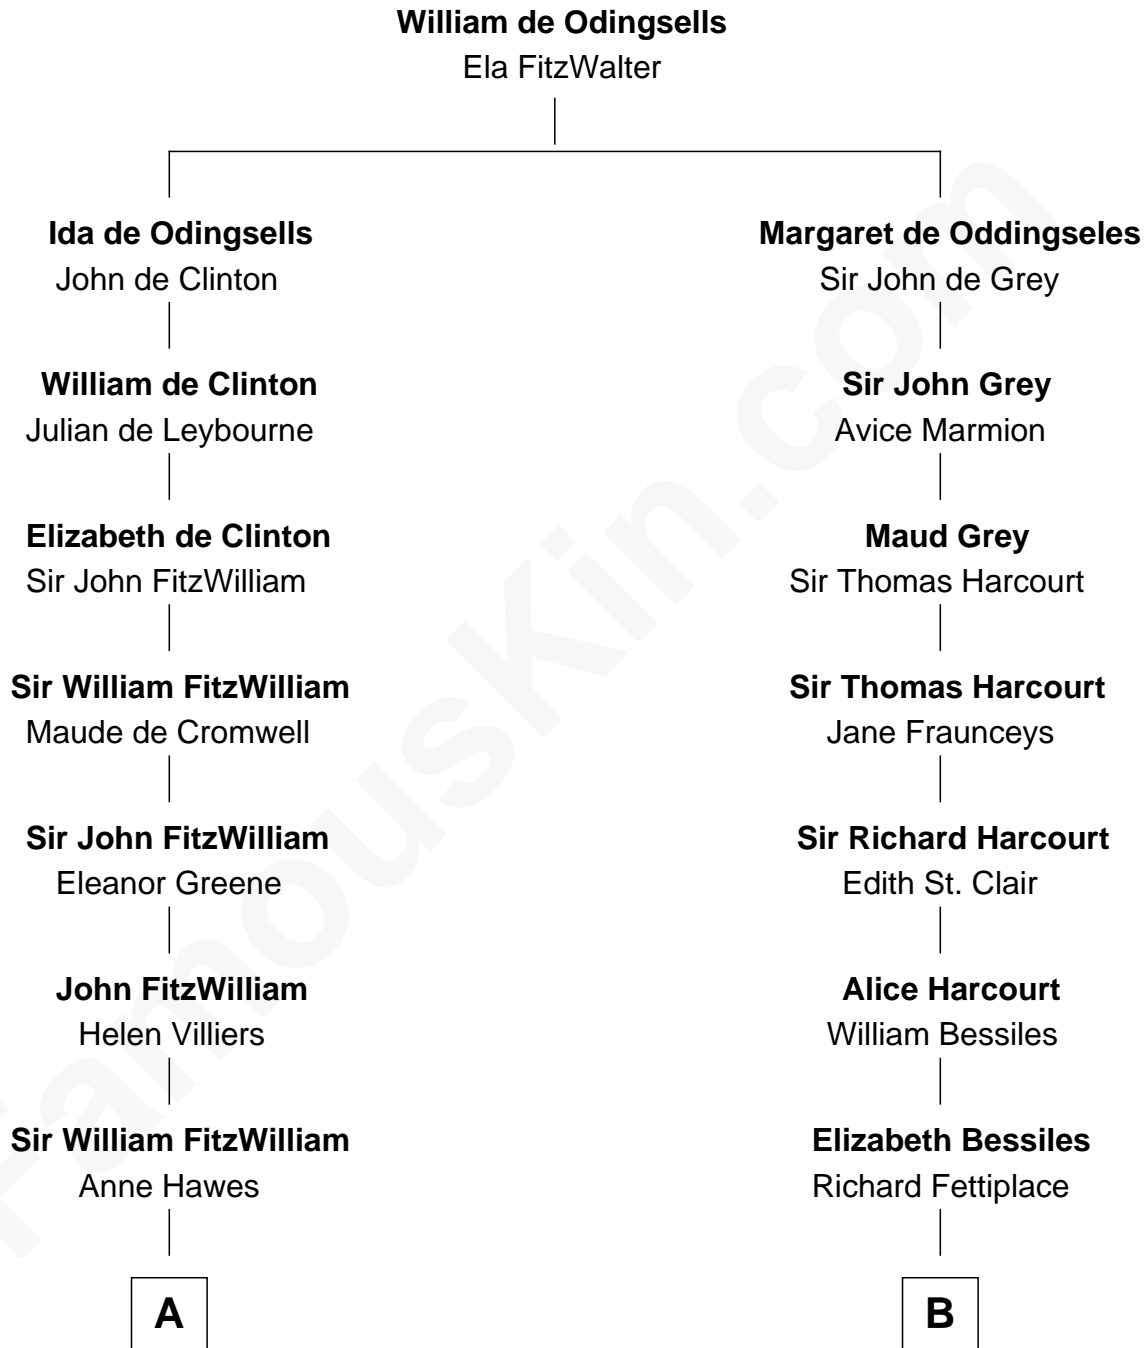

**FamousKin.com**  
**Relationship Chart of**  
**John Quincy Adams**  
*6th U.S. President*

**16th cousin 3 times removed of**  
**John Kerry**  
*68th U.S. Secretary of State*

**C**

—  
**Margaret Tyndal Winthrop**

James Grant Forbes

—  
**Rosemary Isabel Forbes**

Richard John Kerry

—  
**John Kerry**

*68th U.S. Secretary of State*

FamousKin.com