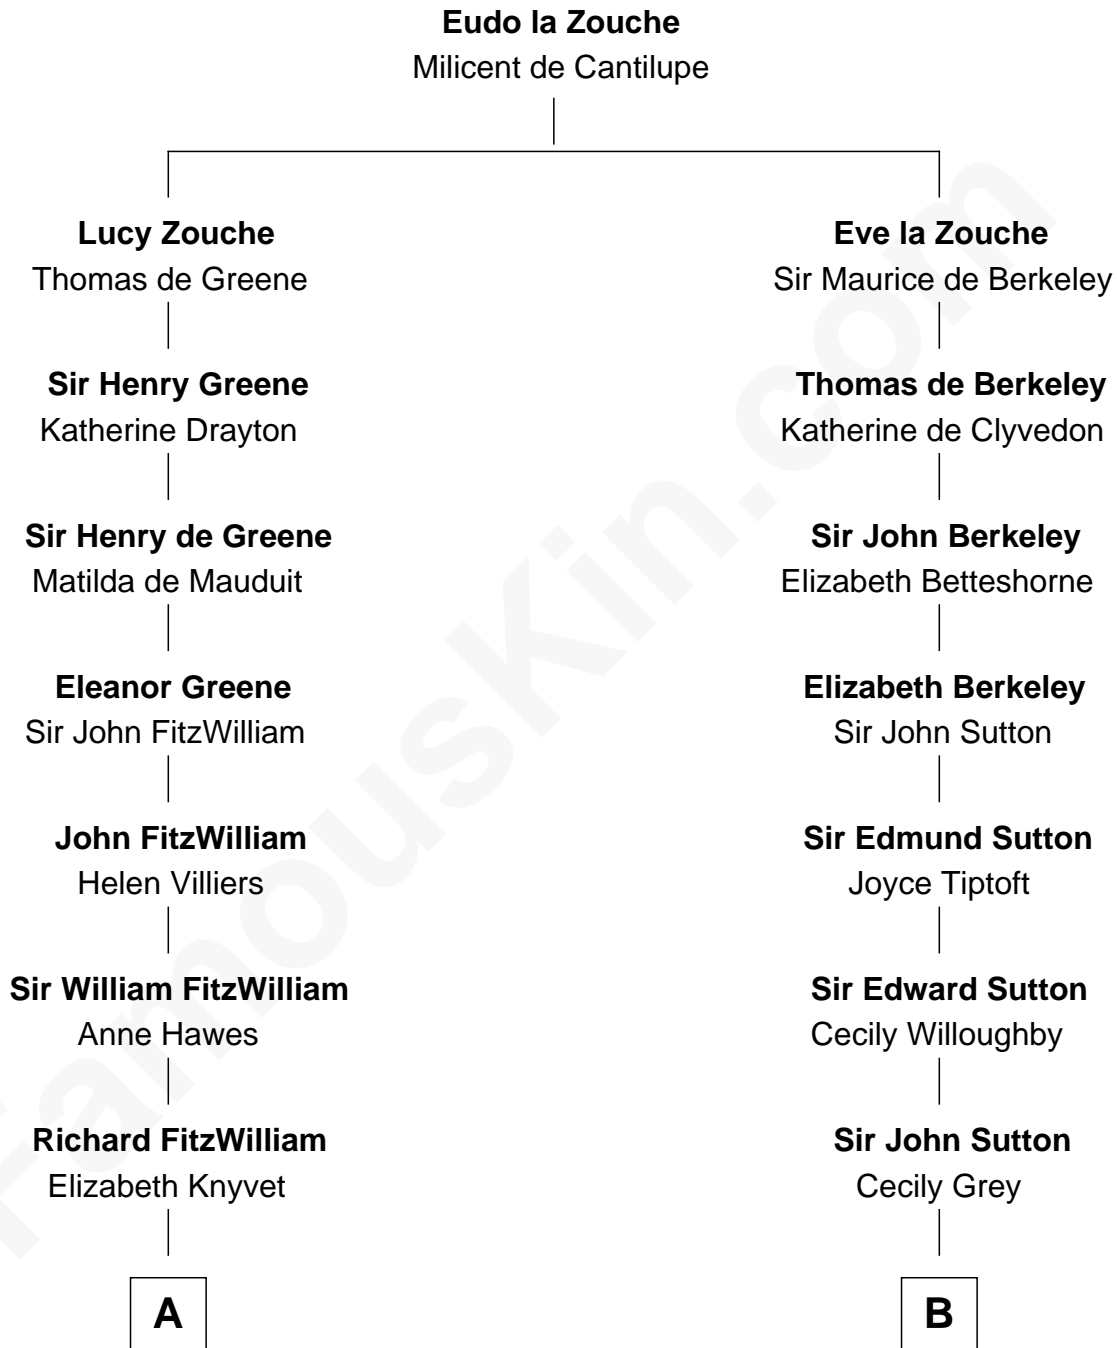

FamousKin.com
Relationship Chart of
John Quincy Adams
6th U.S. President

15th cousin 3 times removed of
John Kerry
68th U.S. Secretary of State

C

—
Rosemary Isabel Forbes

Richard John Kerry

—
John Kerry

68th U.S. Secretary of State

FamousKin.com