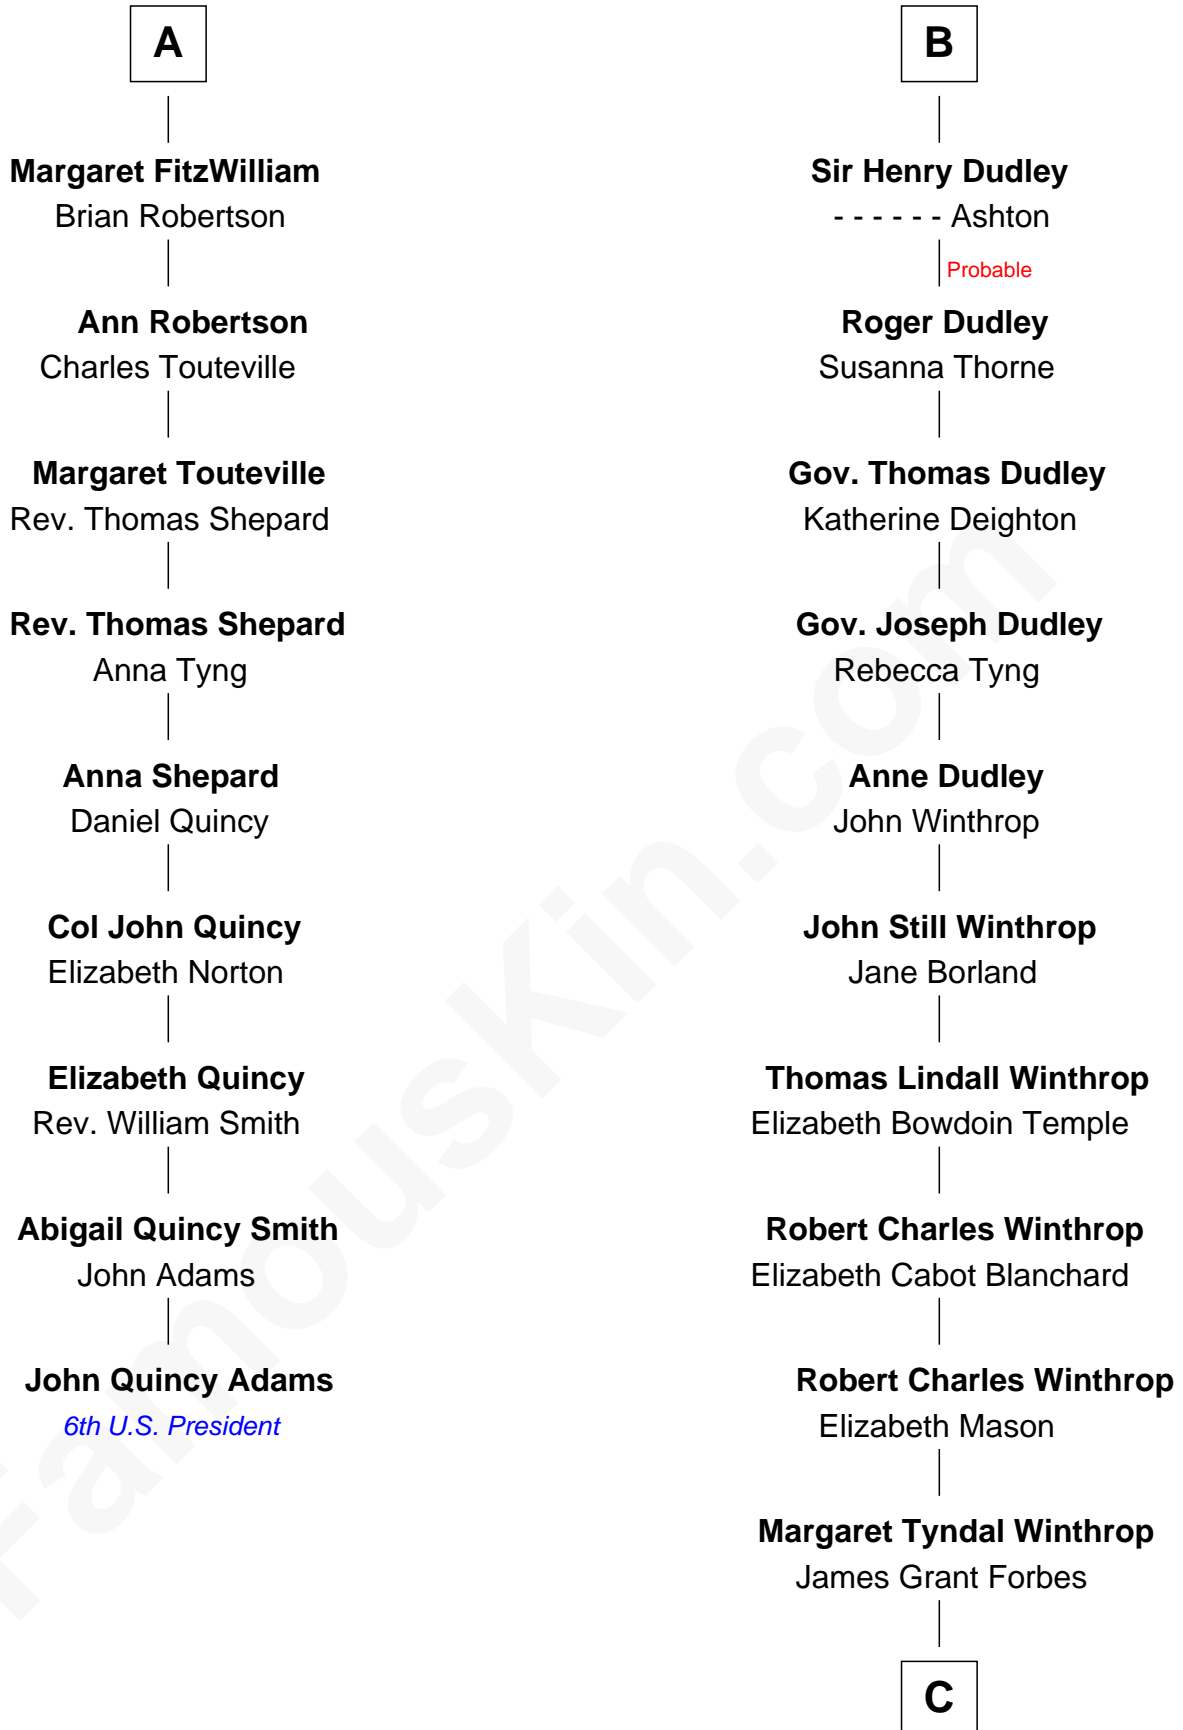

FamousKin.com
Relationship Chart of
John Quincy Adams
6th U.S. President

15th cousin 3 times removed of
John Kerry
68th U.S. Secretary of State

C

—
Rosemary Isabel Forbes

Richard John Kerry

—
John Kerry

68th U.S. Secretary of State