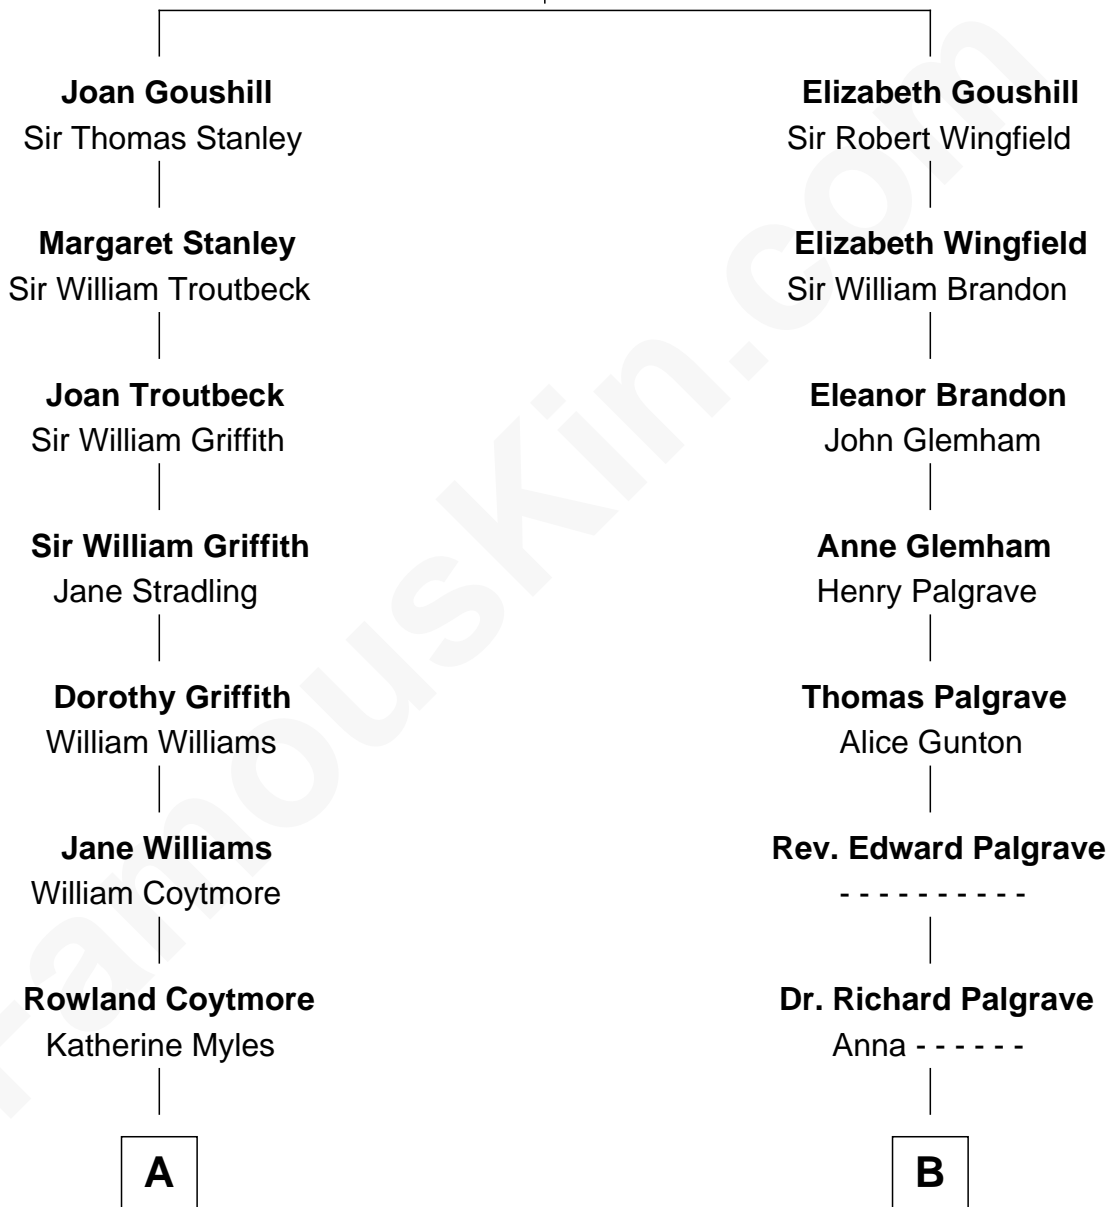

FamousKin.com
Relationship Chart of
John Quincy Adams
6th U.S. President

13th cousin 6 times removed of
Jeb Bush
43rd Governor of Florida

Sir Robert Goushill
 Elizabeth Fitzalan

C

Prescott Sheldon Bush

Dorothy Wear Walker

George Herbert Walker Bush

Barbara Pierce

Jeb Bush

43rd Governor of Florida

FamousKin.com