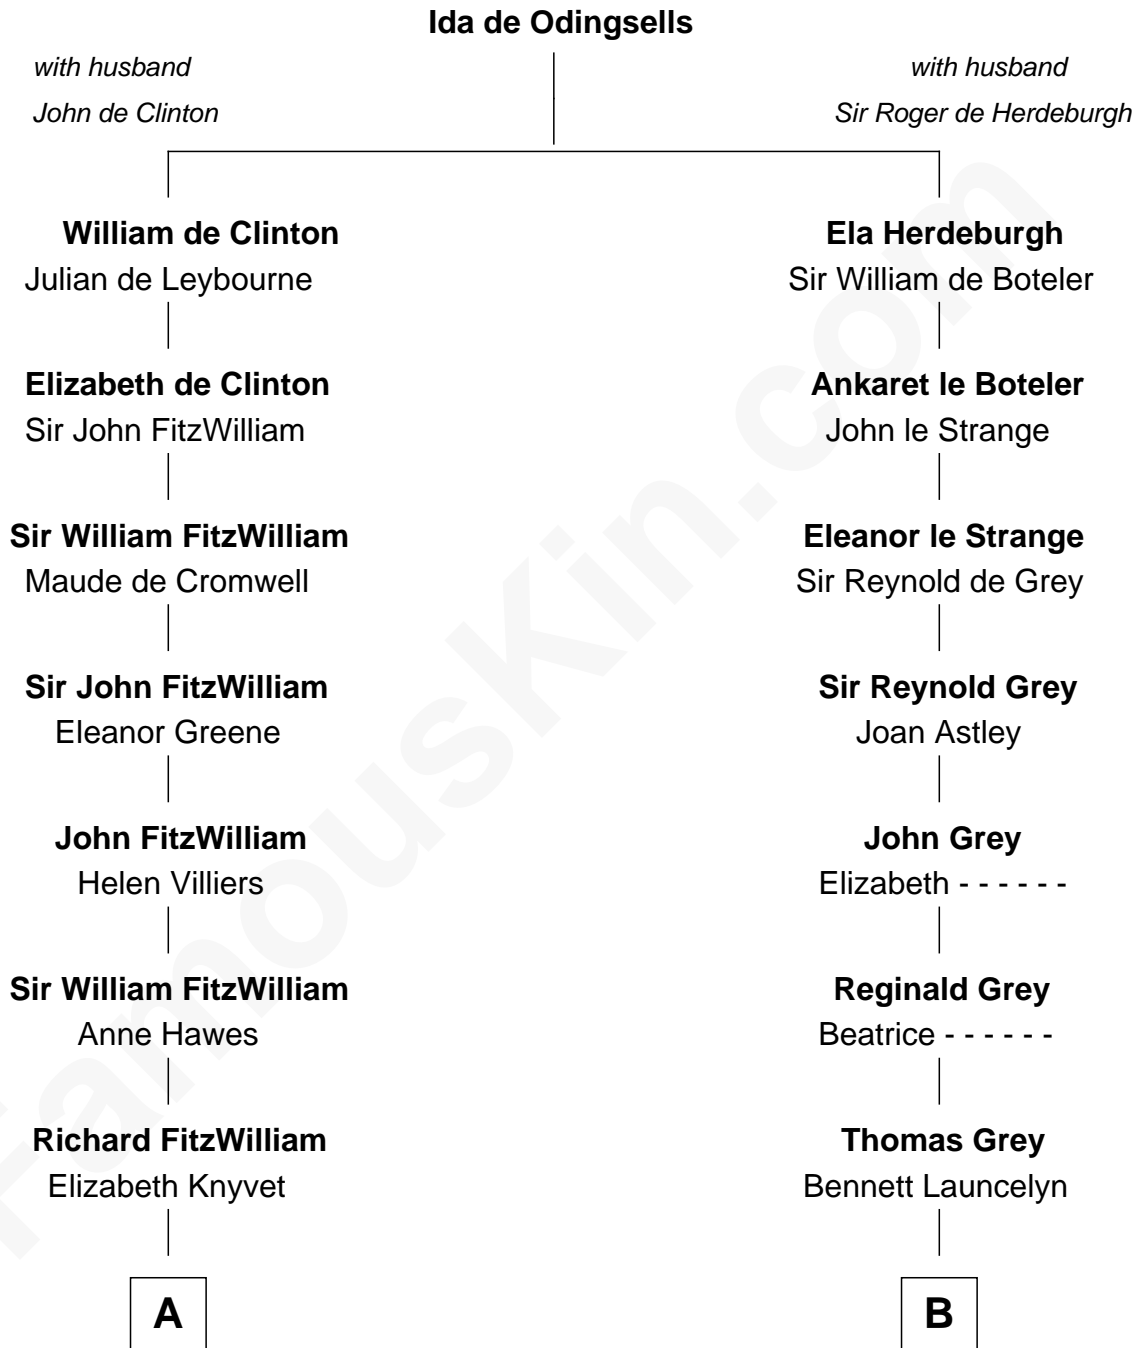

FamousKin.com
Relationship Chart of
John Quincy Adams
6th U.S. President

15th cousin 6 times removed of
Sigourney Weaver
Movie Actress

C

Rachael M. Read

Charles Benjamin Weaver

Francis Milton Weaver

Jane Weaver Laffin

Sylvester Laffin Weaver

Amabel Dixon

Sylvester Laffin Weaver

Desiree Mary Lucy Hawkins

Sigourney Weaver

Movie Actress