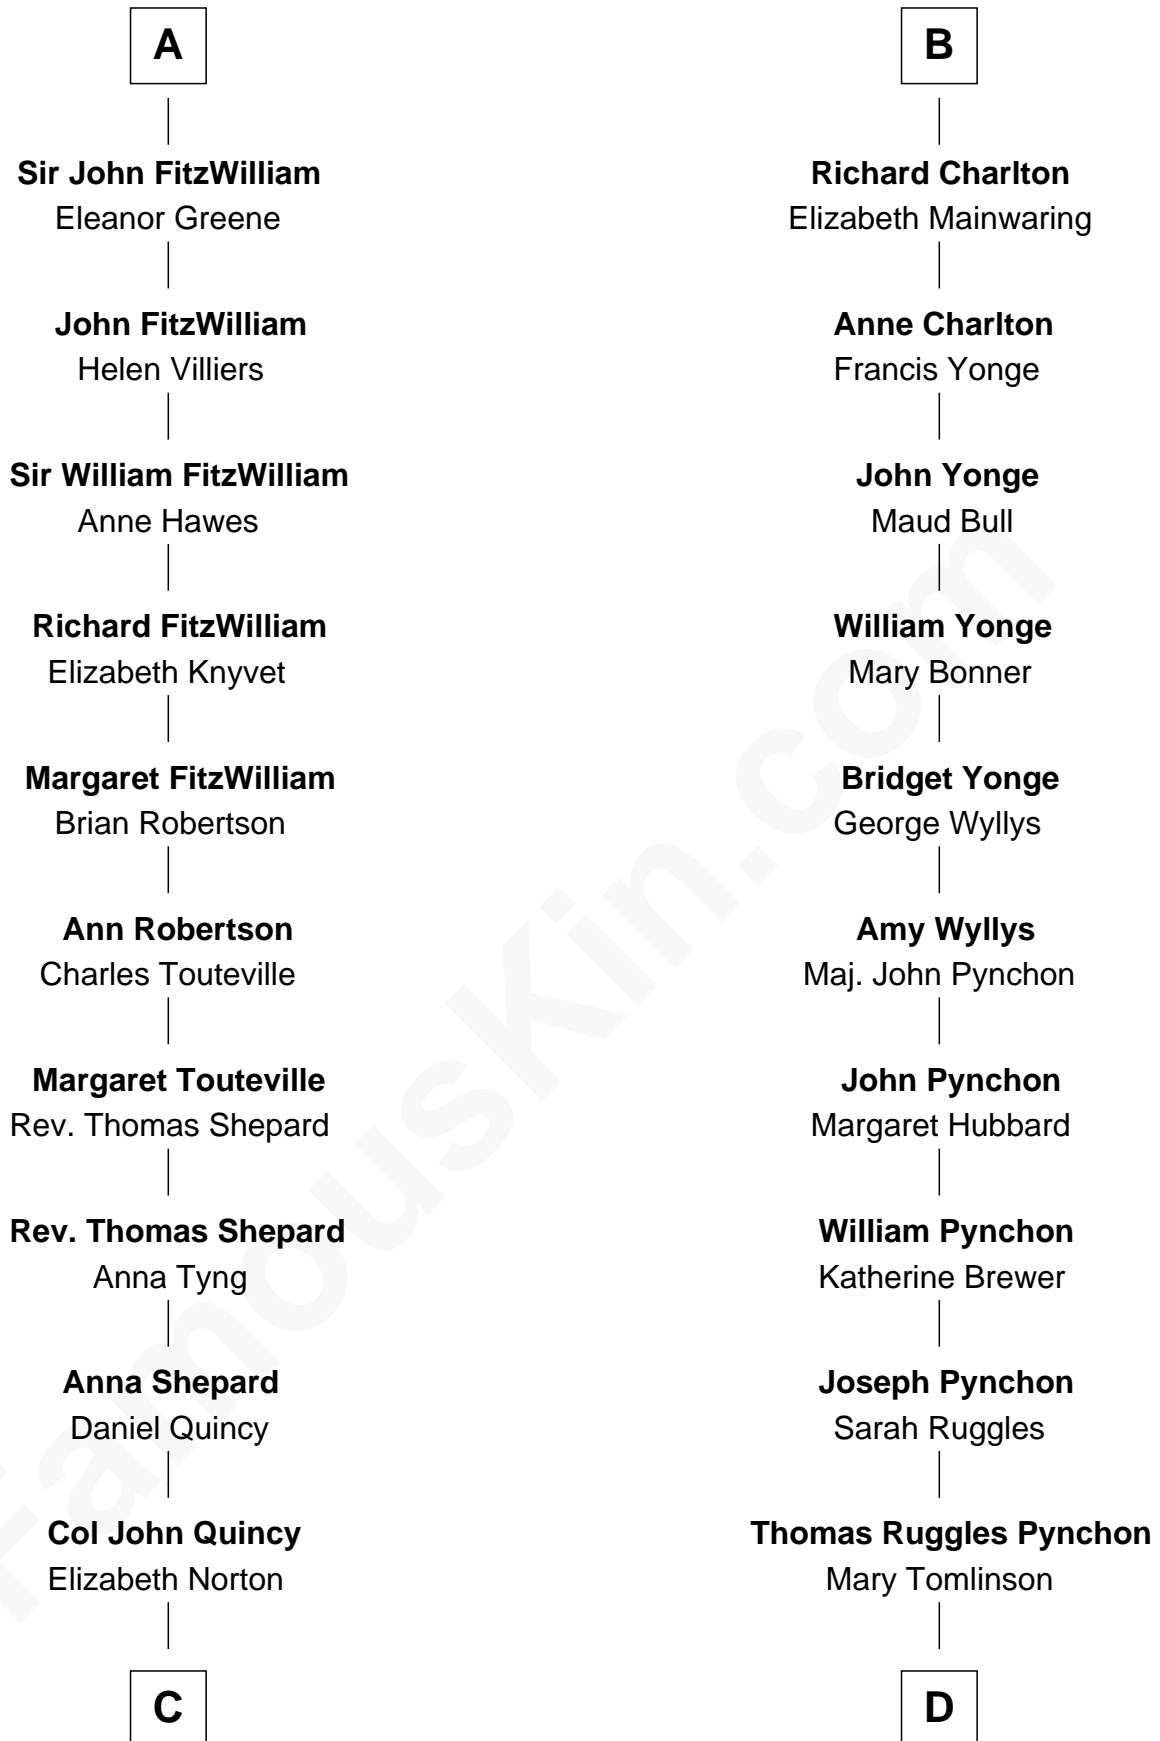

**FamousKin.com**  
**Relationship Chart of**  
**John Quincy Adams**  
*6th U.S. President*

**19th cousin 2 times removed of**  
**Thomas Pynchon**  
*American Novelist*

**William d'Aubenev**  
Mabel of Chester

**C**

**Elizabeth Quincy**  
Rev. William Smith

**Abigail Quincy Smith**  
John Adams

**John Quincy Adams**  
*6th U.S. President*

**D**

**William Henry Ruggles Pynchon**  
Mary Murdock

**William Lyon Pynchon**  
Annie Payne Cogswell