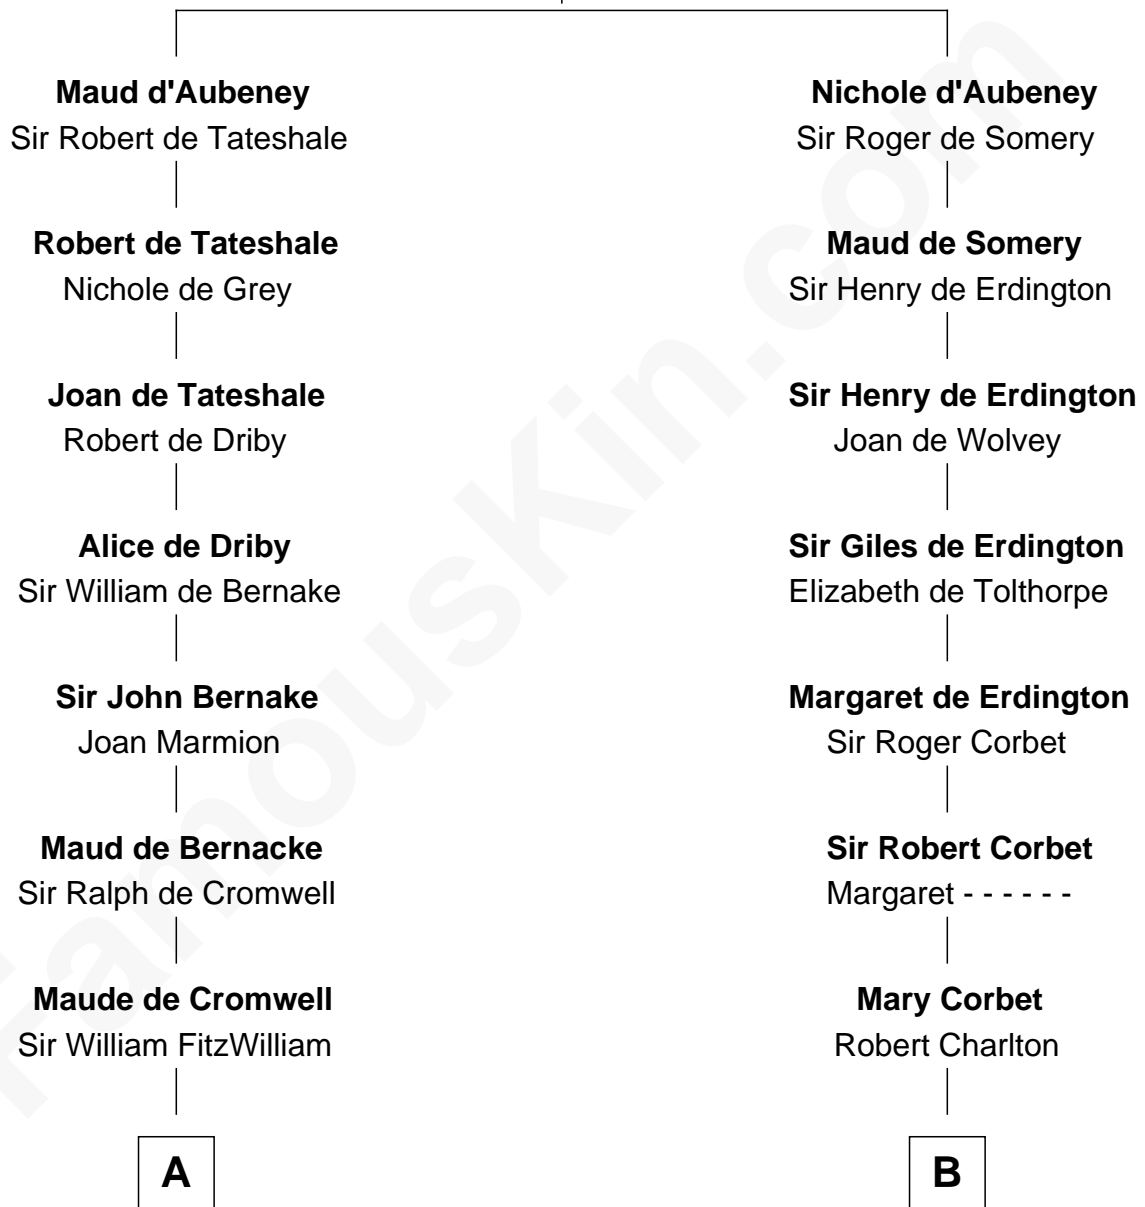

**FamousKin.com**  
**Relationship Chart of**  
**John Quincy Adams**  
*6th U.S. President*

**19th cousin 2 times removed of**  
**Thomas Pynchon**  
*American Novelist*

**William d'Aubenev**  
Mabel of Chester

**C**

**Elizabeth Quincy**  
Rev. William Smith

**Abigail Quincy Smith**  
John Adams

**John Quincy Adams**  
*6th U.S. President*

**D**

**William Henry Ruggles Pynchon**  
Mary Murdock

**William Lyon Pynchon**  
Annie Payne Cogswell