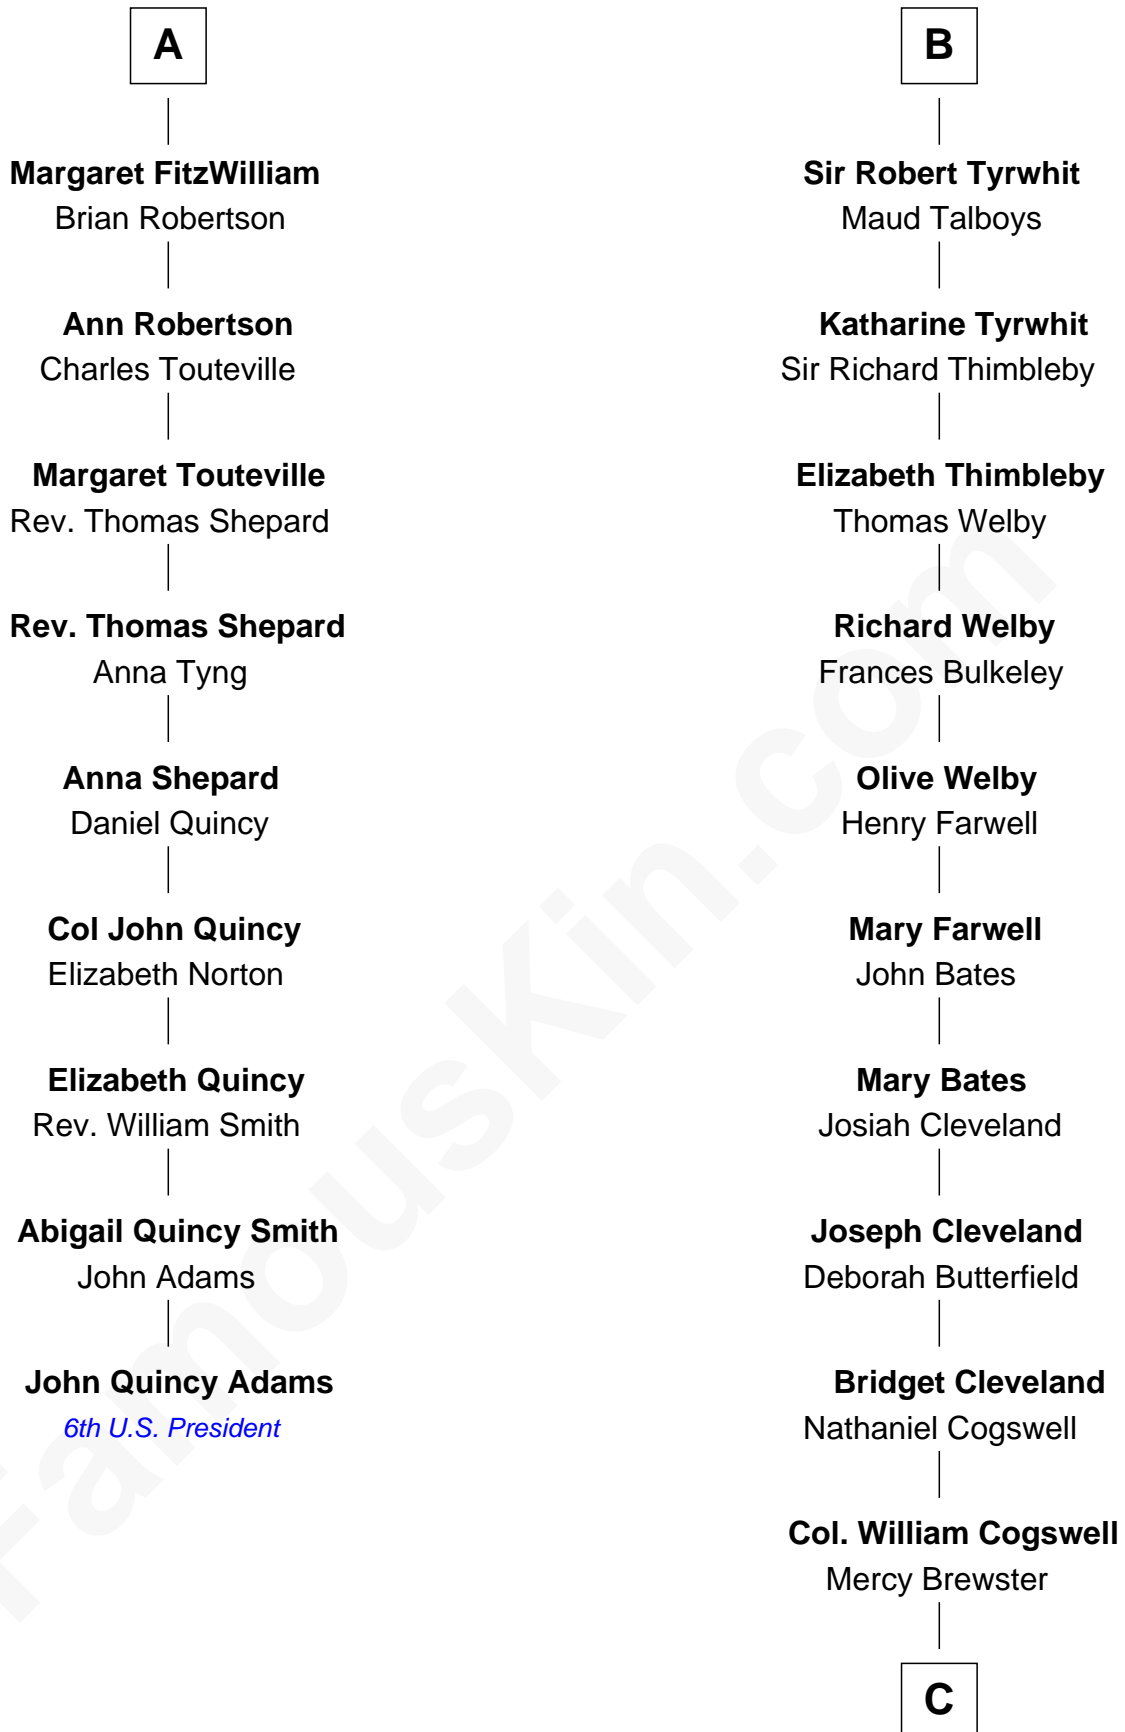

**FamousKin.com**  
**Relationship Chart of**  
**John Quincy Adams**  
*6th U.S. President*

15th cousin 6 times removed of  
**Thomas Pynchon**  
*American Novelist*

**Eudo la Zouche**  
 Milicent de Cantilupe

**C**

**Dr. William Henry Cogswell**

Lucretia Anne Payne

**Annie Payne Cogswell**

William Lyon Pynchon

**William Henry Chichele Pynchon**

Carrie Susan Moyses

**Thomas Ruggles Pynchon**