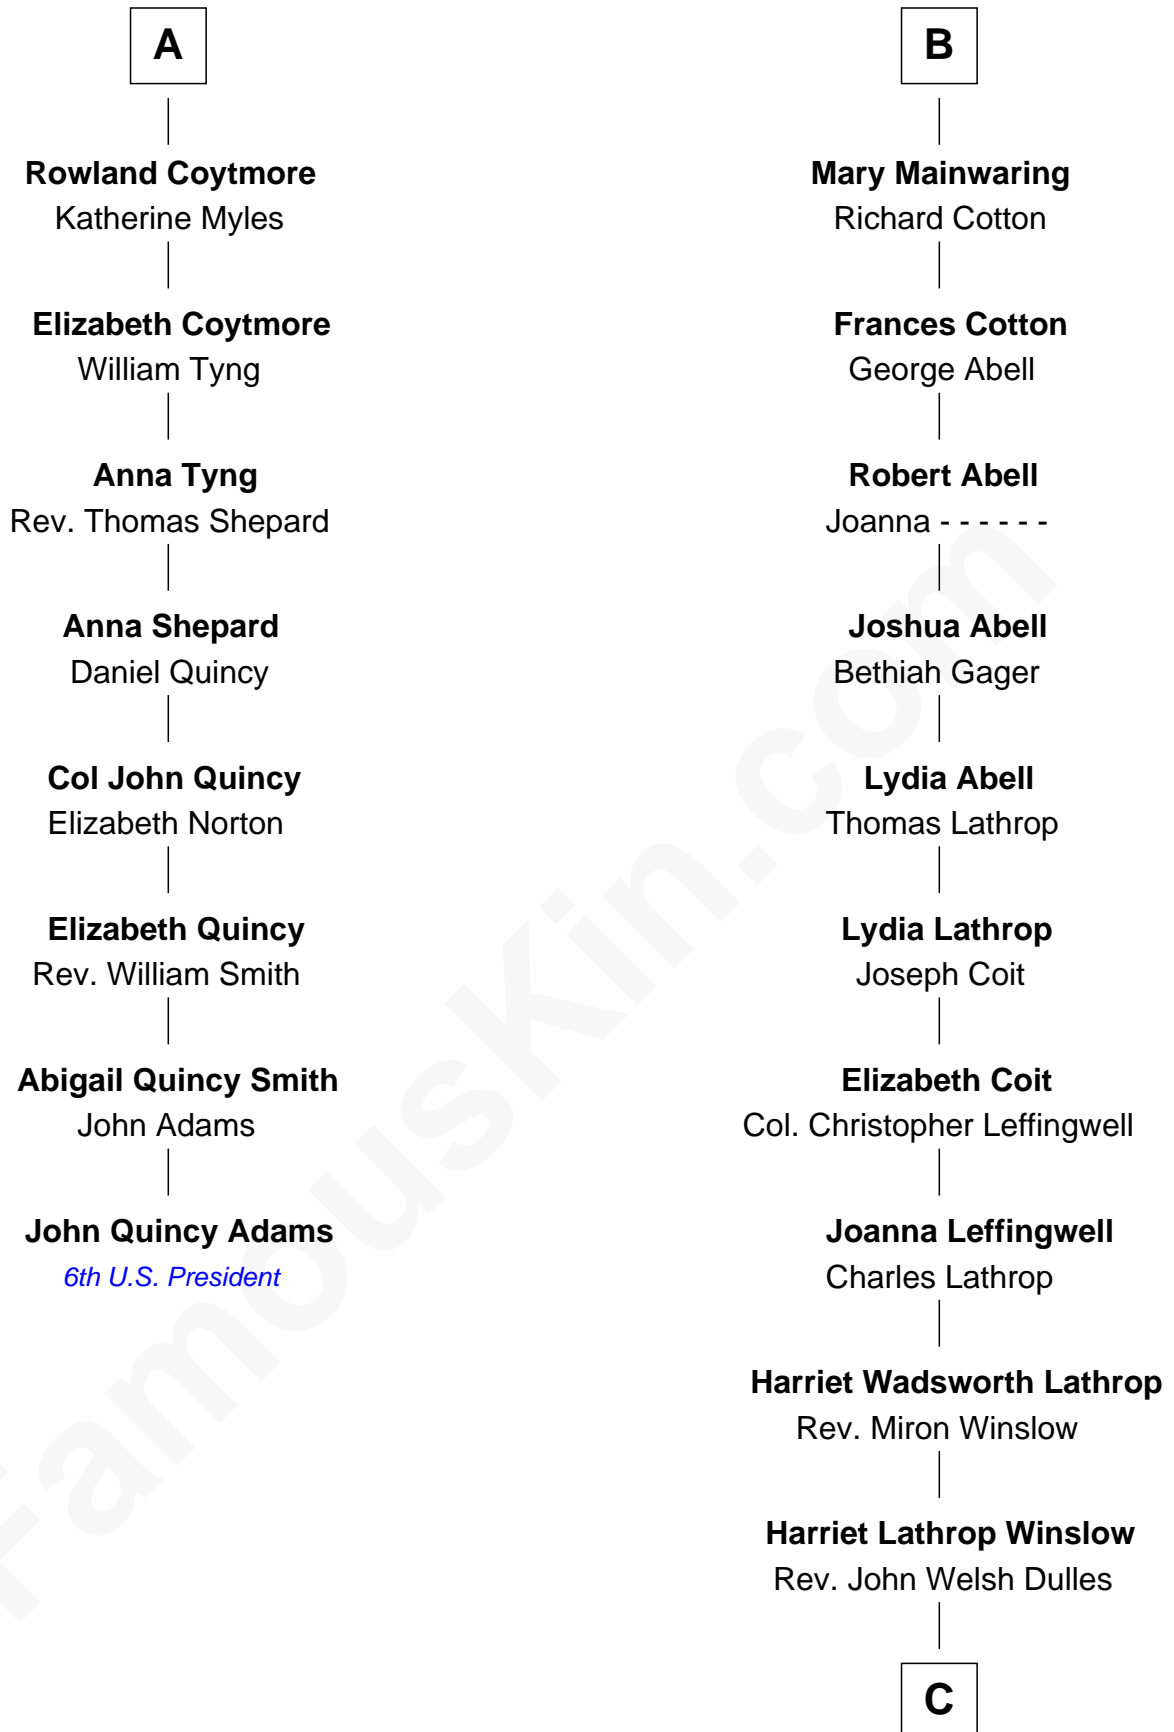

FamousKin.com
Relationship Chart of
John Quincy Adams
6th U.S. President

14th cousin 4 times removed of
Allen Dulles
5th Director of the C.I.A.

Sir Richard Fitzalan
 Elizabeth de Bohun

C

Allen Macy Dulles

Edith Foster

Allen Dulles

5th Director of the C.I.A.

FamousKin.com