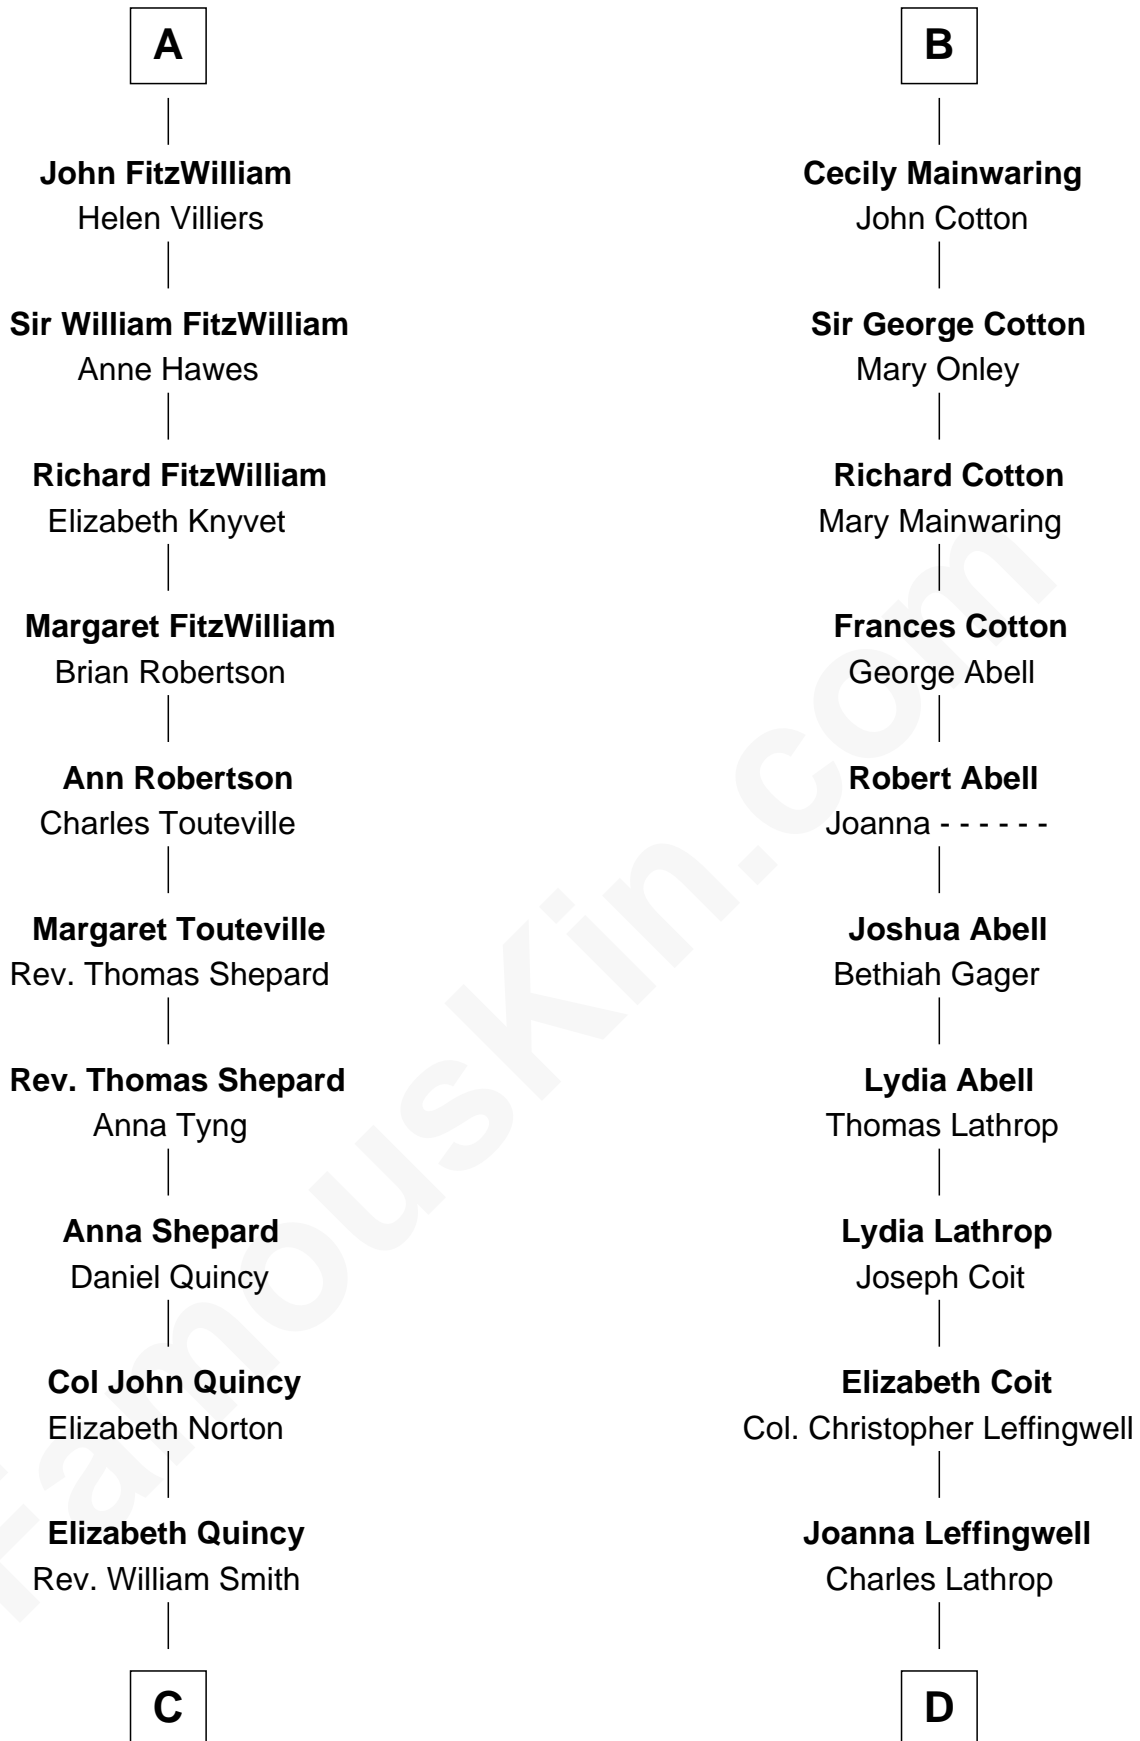

FamousKin.com
Relationship Chart of
John Quincy Adams
6th U.S. President

18th cousin 2 times removed of
John Foster Dulles
52nd U.S. Secretary of State

C

Abigail Quincy Smith

John Adams

John Quincy Adams

6th U.S. President

D

Harriet Wadsworth Lathrop

Rev. Miron Winslow

Harriet Lathrop Winslow

Rev. John Welsh Dulles

Allen Macy Dulles

Edith Foster

John Foster Dulles

52nd U.S. Secretary of State

FamousKin.com