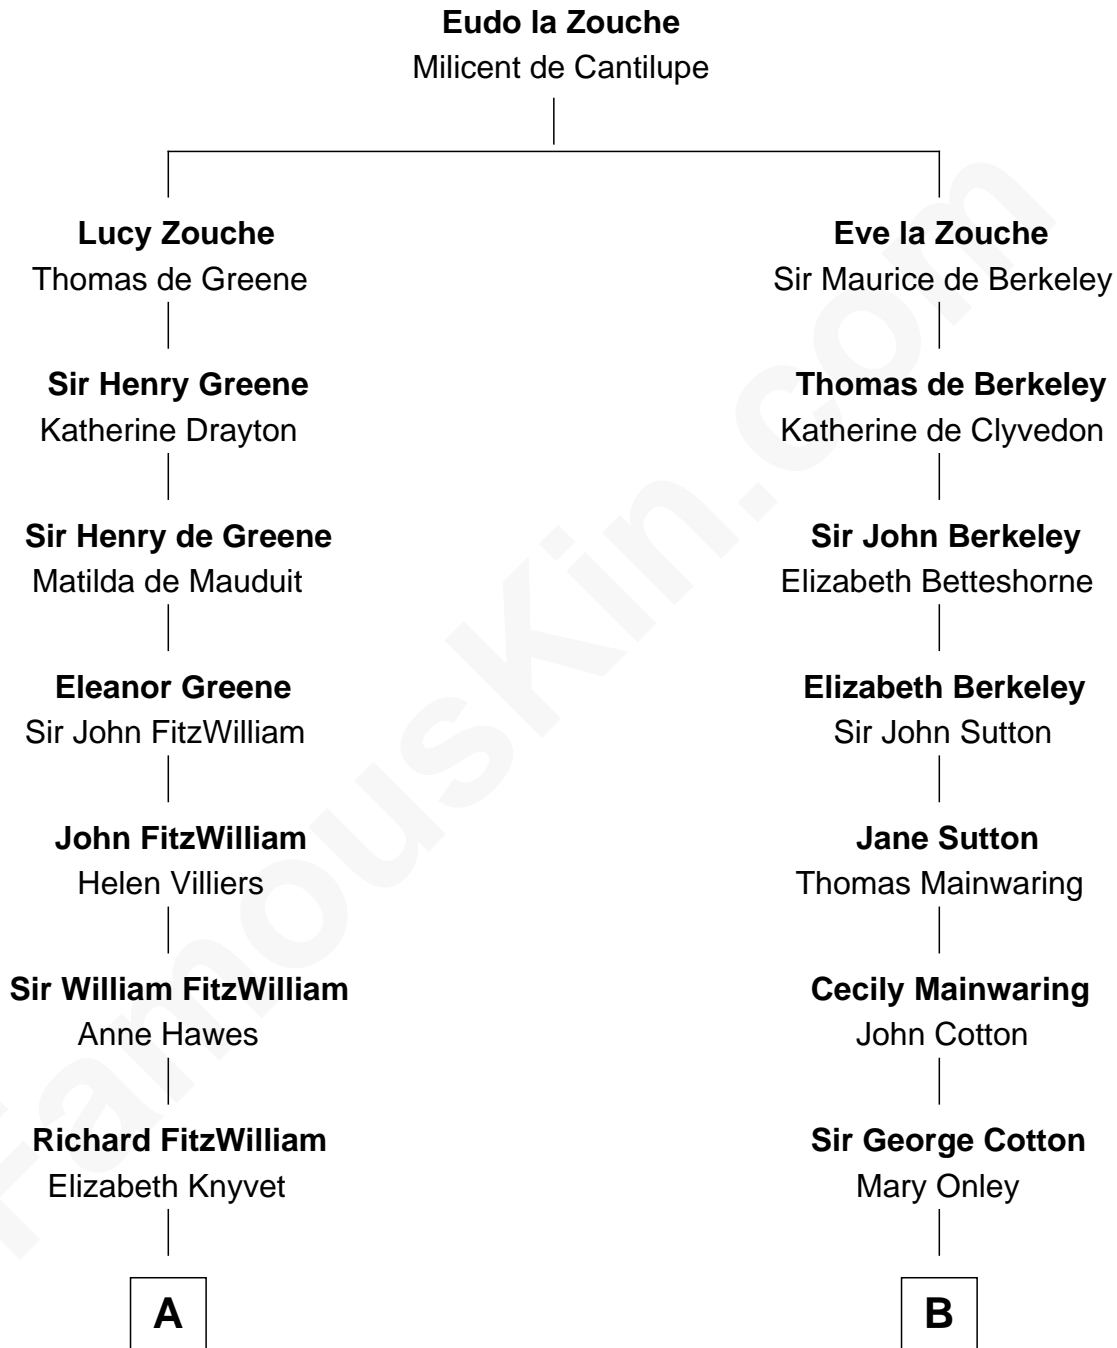

FamousKin.com
Relationship Chart of
John Quincy Adams
6th U.S. President

15th cousin 3 times removed of
John Foster Dulles
52nd U.S. Secretary of State

C

Allen Macy Dulles

Edith Foster

John Foster Dulles

52nd U.S. Secretary of State

FamousKin.com