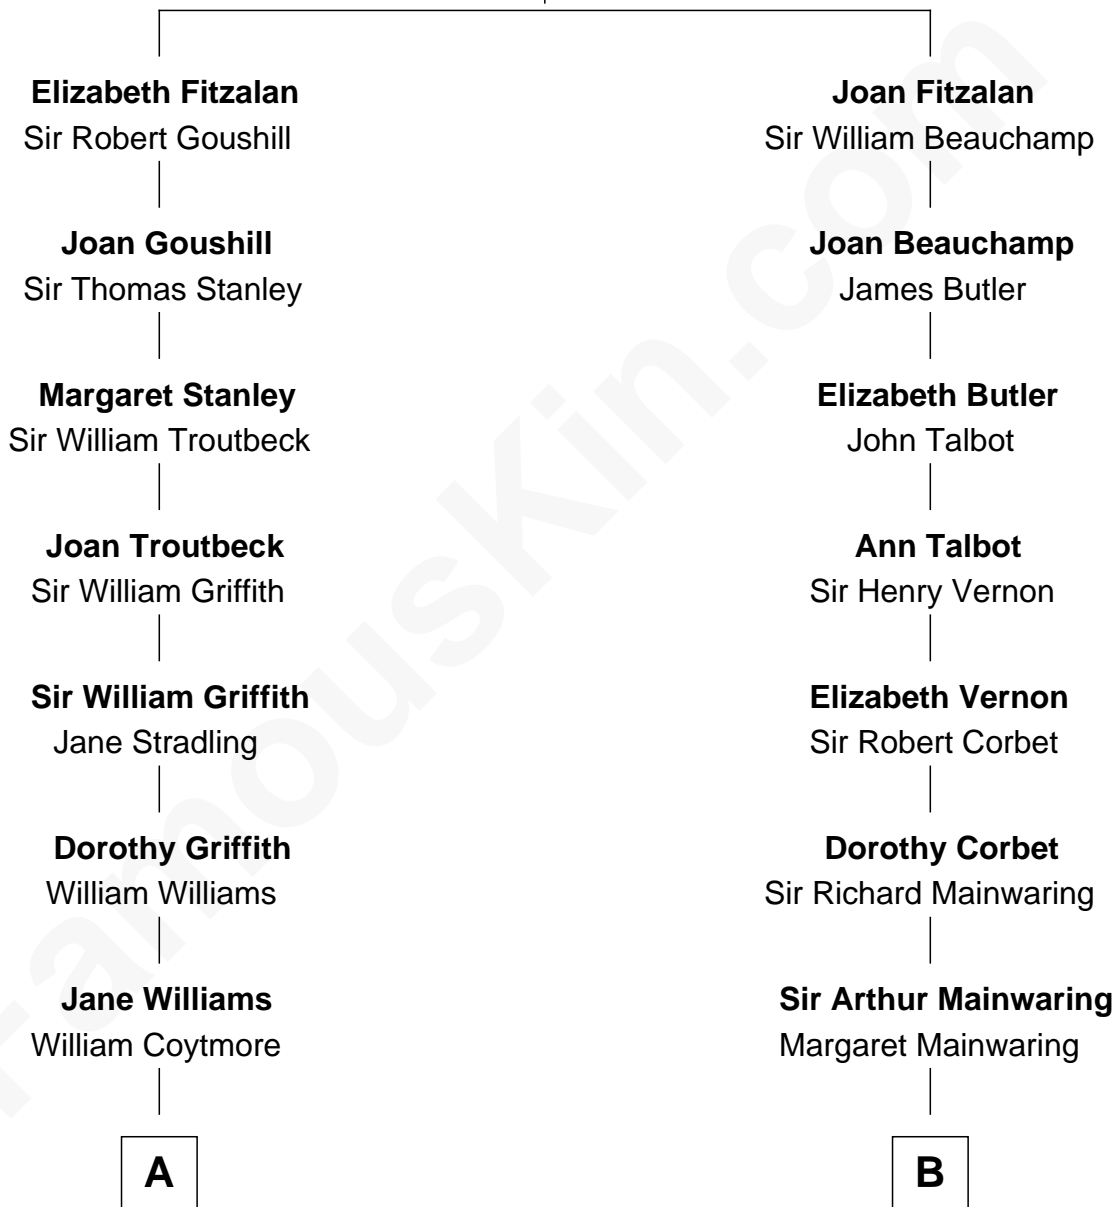

**FamousKin.com**  
**Relationship Chart of**  
**John Quincy Adams**  
*6th U.S. President*

14th cousin 4 times removed of

**John Foster Dulles**  
*52nd U.S. Secretary of State*

**Sir Richard Fitzalan**  
 Elizabeth de Bohun

**C**

Allen Macy Dulles

Edith Foster

John Foster Dulles

*52nd U.S. Secretary of State*

FamousKin.com