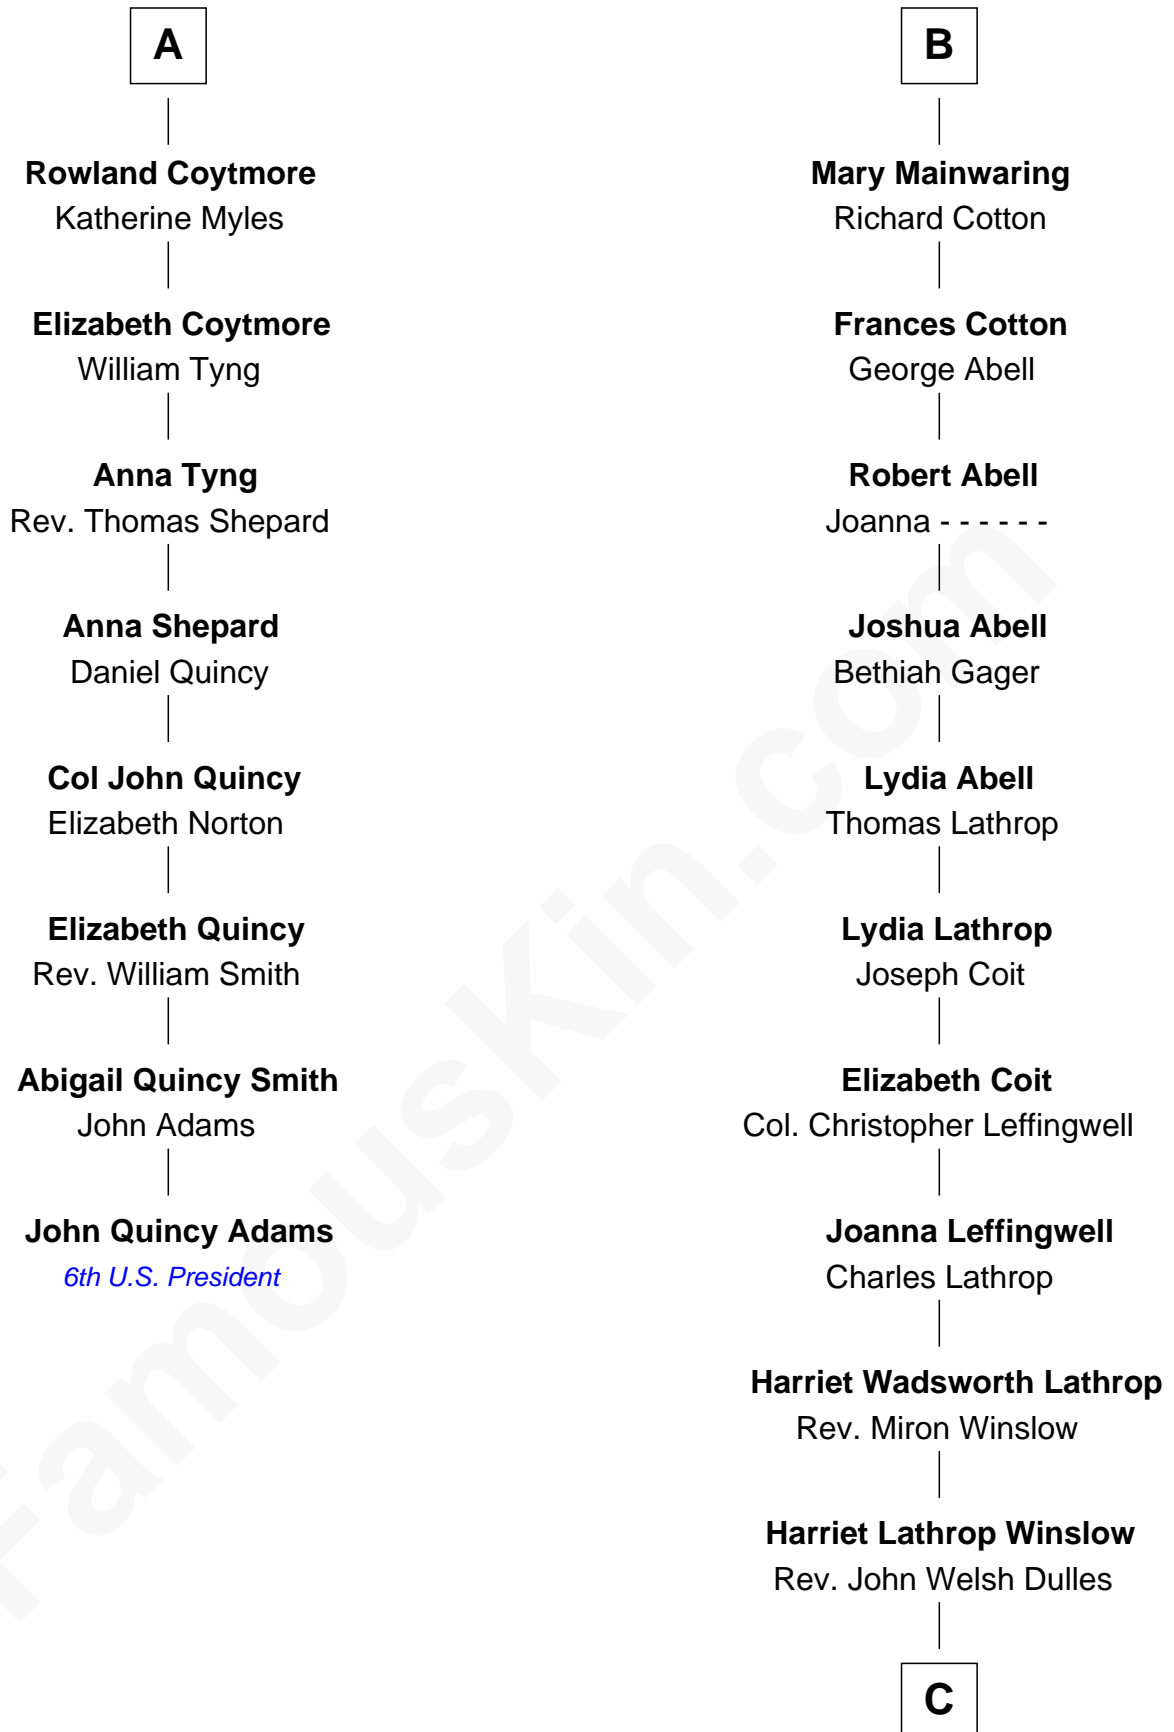

**FamousKin.com**  
**Relationship Chart of**  
**John Quincy Adams**  
*6th U.S. President*

14th cousin 4 times removed of

**John Foster Dulles**  
*52nd U.S. Secretary of State*

**Sir Richard Fitzalan**  
 Elizabeth de Bohun

**C**

Allen Macy Dulles

Edith Foster

John Foster Dulles

*52nd U.S. Secretary of State*

FamousKin.com