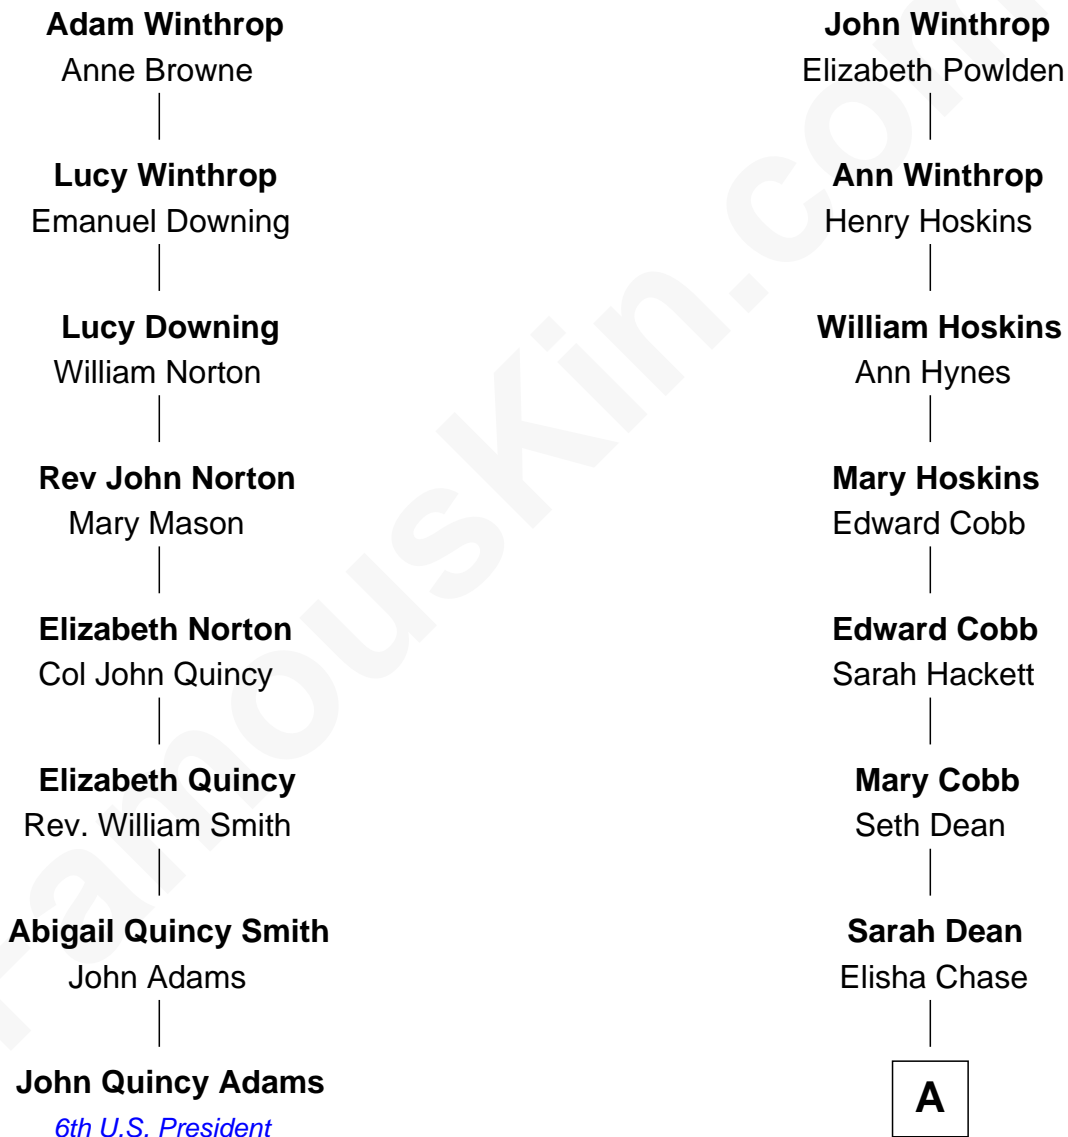

# FamousKin.com Relationship Chart of

**John Quincy Adams**

*6th U.S. President*

7th cousin 6 times removed of

**Chevy Chase**

*Comedian, Actor and Writer*

**Adam Winthrop**

Agnes Sharpe

**A**

**Paul Chase**

Elizabeth Kinnicut

**Dr. Jarvis Brown Chase**

Rhoda Corey Campbell

**Dr. Henry Seymour Chase**

Sarah Denison Haskell

**Charles Denison Chase**