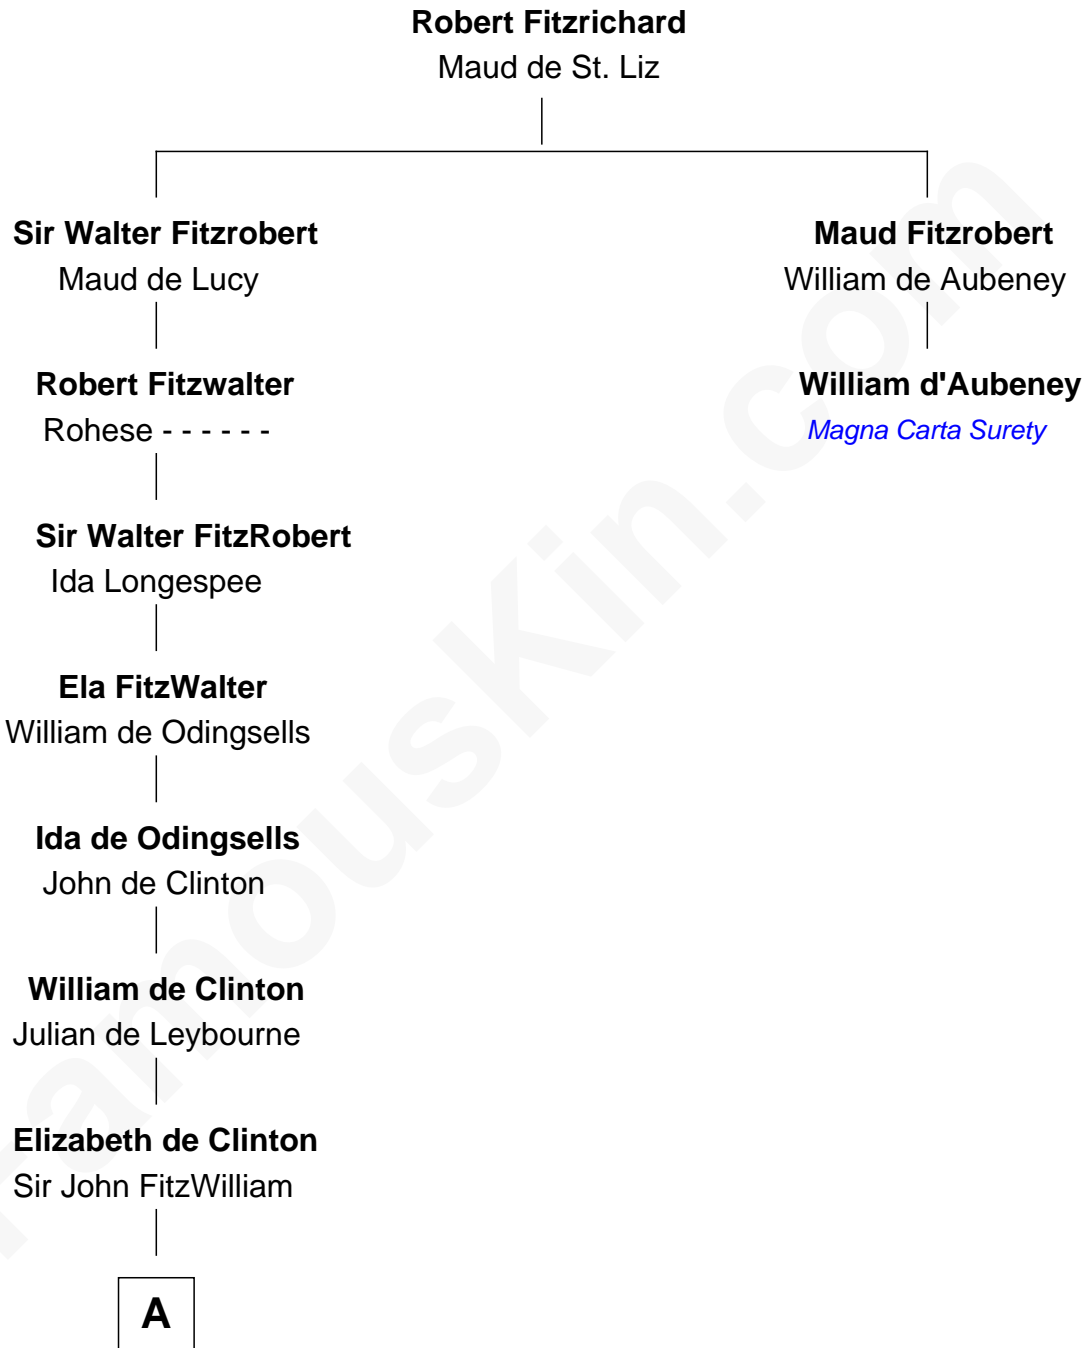

FamousKin.com Relationship Chart of

John Quincy Adams

6th U.S. President

1st cousin 19 times removed of

William d'Aubeny

Magna Carta Surety

B

Col John Quincy
Elizabeth Norton