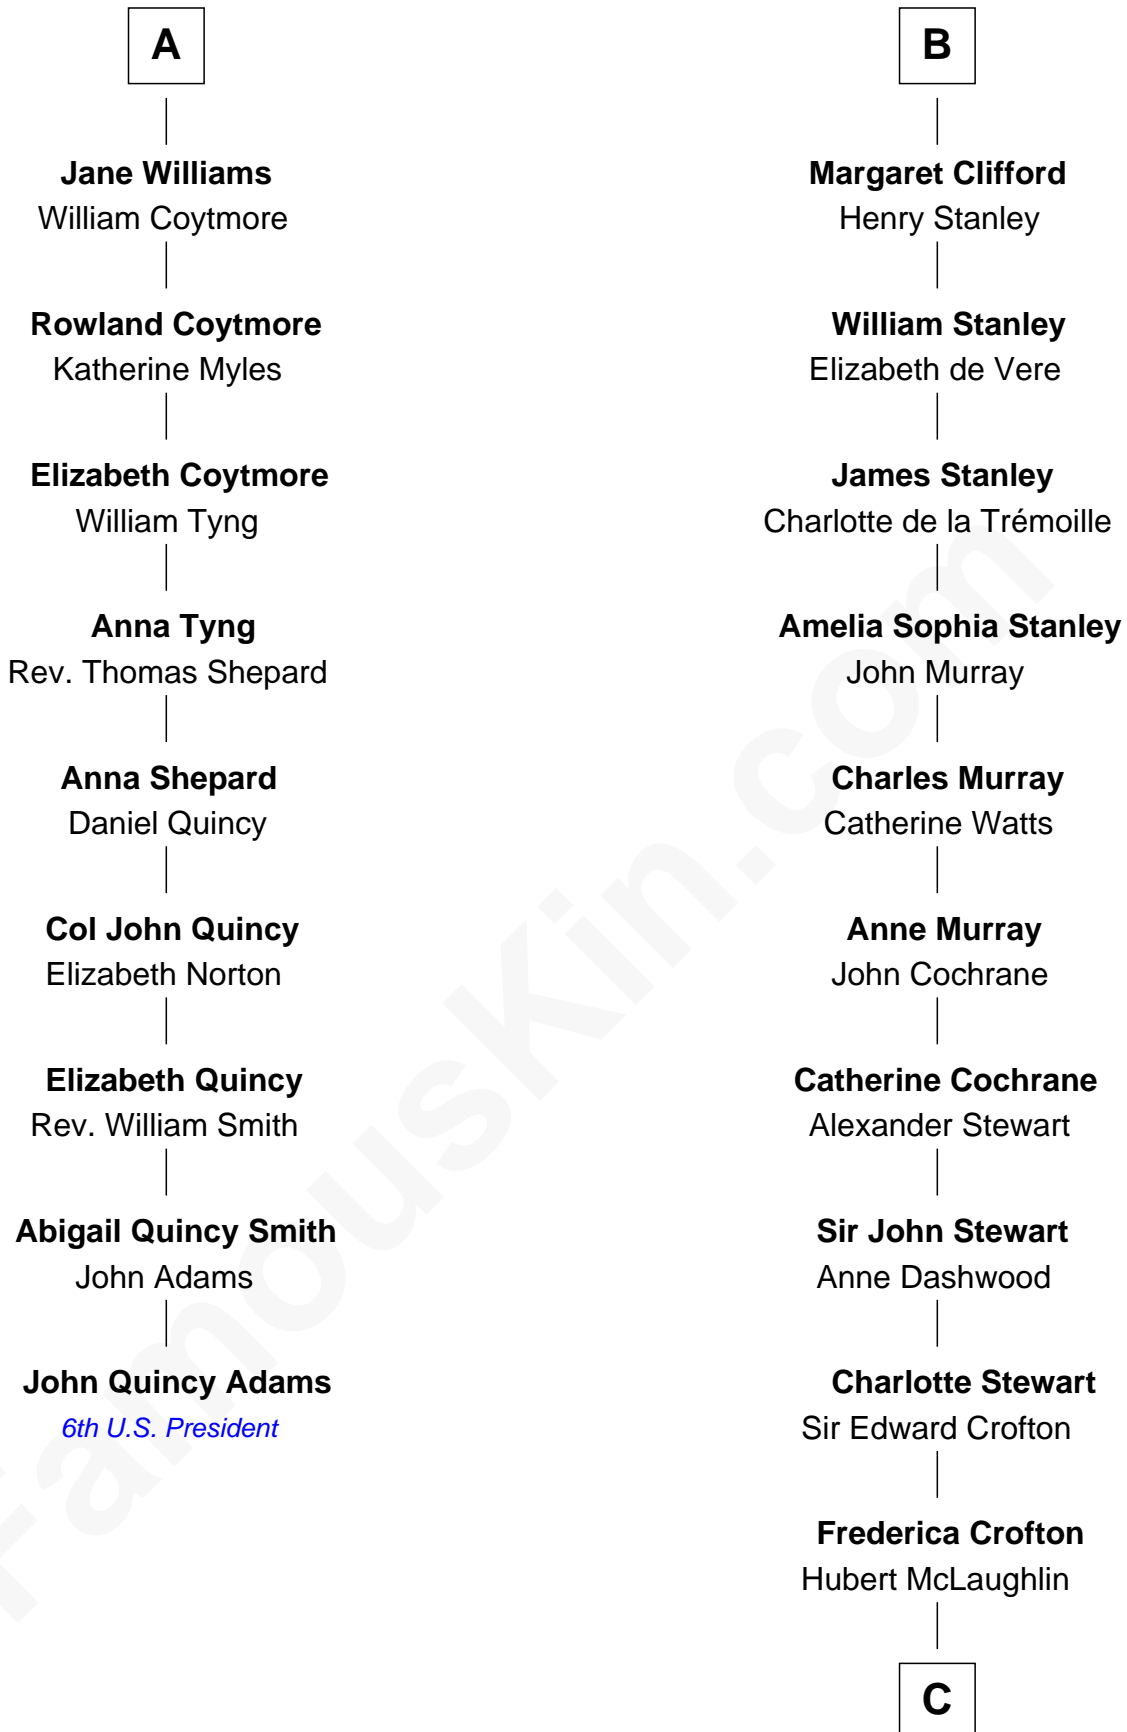

FamousKin.com
Relationship Chart of
John Quincy Adams
6th U.S. President

15th cousin 5 times removed of
Guy Ritchie
British Filmmaker

Goronwy ap Ednyfed

C

Vivian Guy Ouseley McLaughlin

Edith Jane Martineau

Doris Margaretta McLaughlin

Stuart John Ritchie

John Vivian Ritchie

Amber Mary Parkinson

Guy Ritchie

British Filmmaker