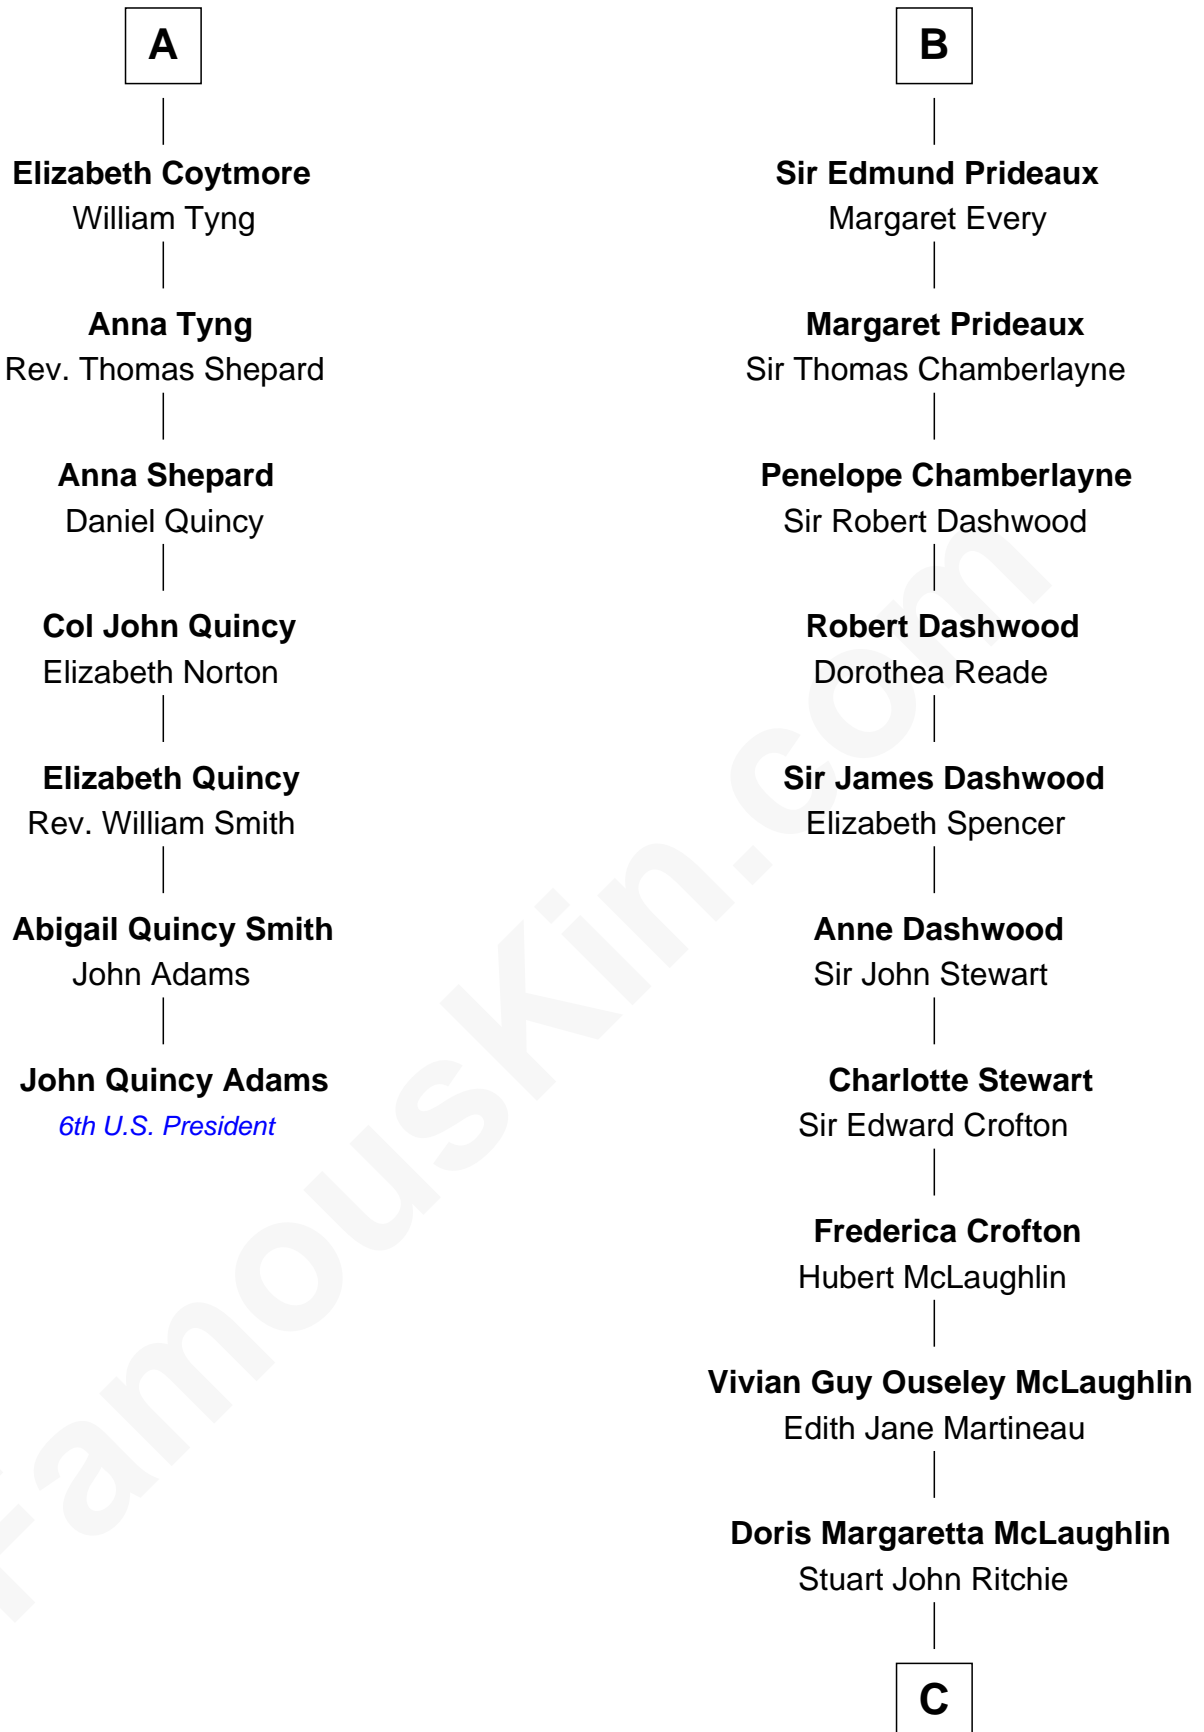

FamousKin.com

Relationship Chart of

John Quincy Adams

6th U.S. President

13th cousin 5 times removed of

Guy Ritchie
British Filmmaker

C

John Vivian Ritchie
Amber Mary Parkinson