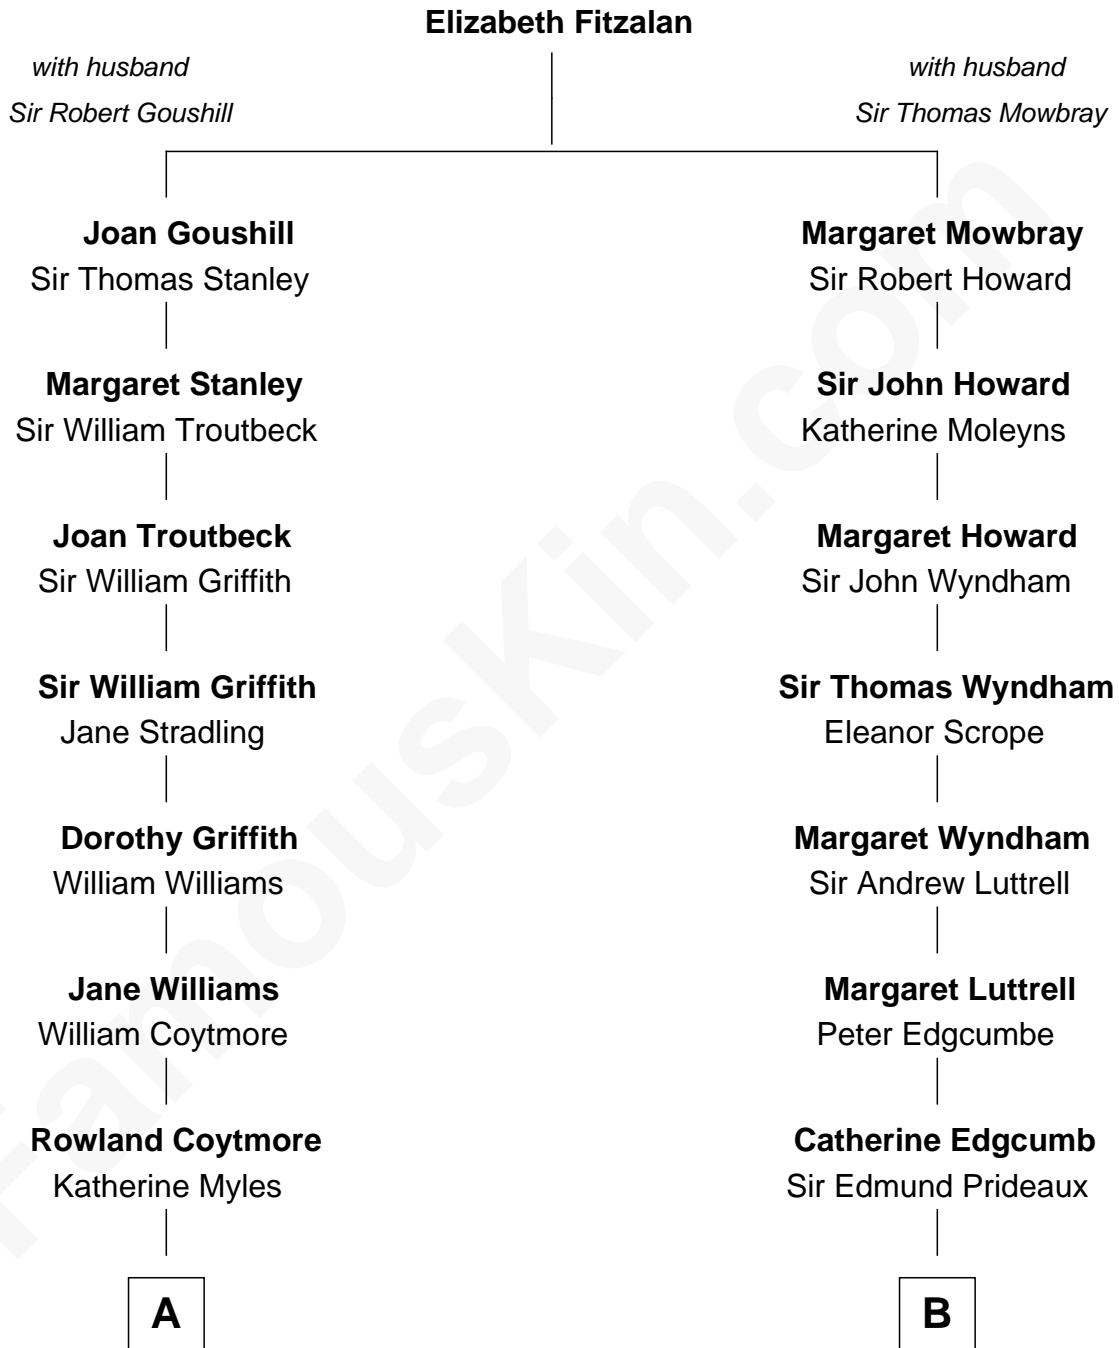

FamousKin.com

Relationship Chart of

John Quincy Adams

6th U.S. President

13th cousin 5 times removed of

Guy Ritchie
British Filmmaker

C

John Vivian Ritchie
Amber Mary Parkinson