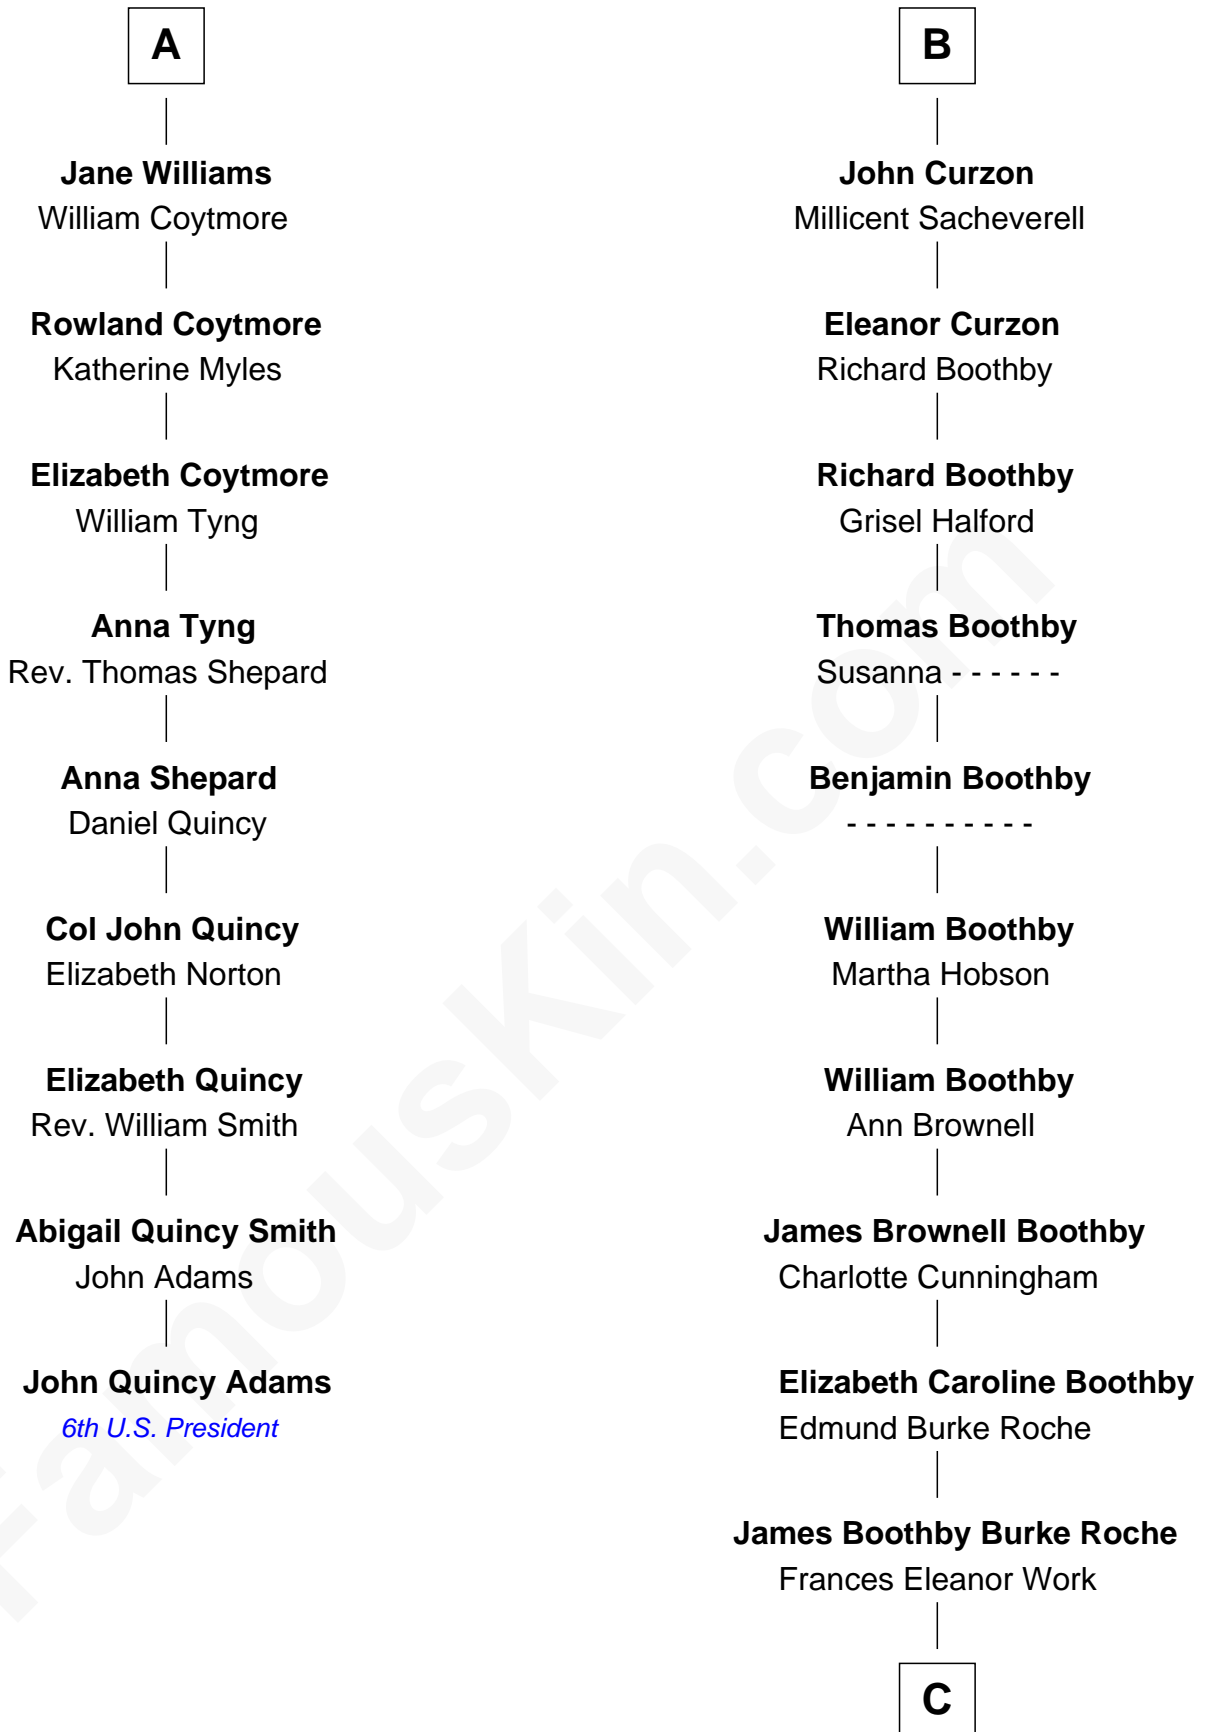

**FamousKin.com**  
**Relationship Chart of**  
**John Quincy Adams**  
*6th U.S. President*

15th cousin 5 times removed of  
**Oliver Platt**  
*Movie Actor*

**Edward III, King of England**  
 Philippa of Hainault

**C**

**Cynthia Burke Roche**

Arthur Scott Burden

**Eileen Burden**

Walter Maynard

**Sheila Maynard**

Nicholas Platt

**Oliver Platt**