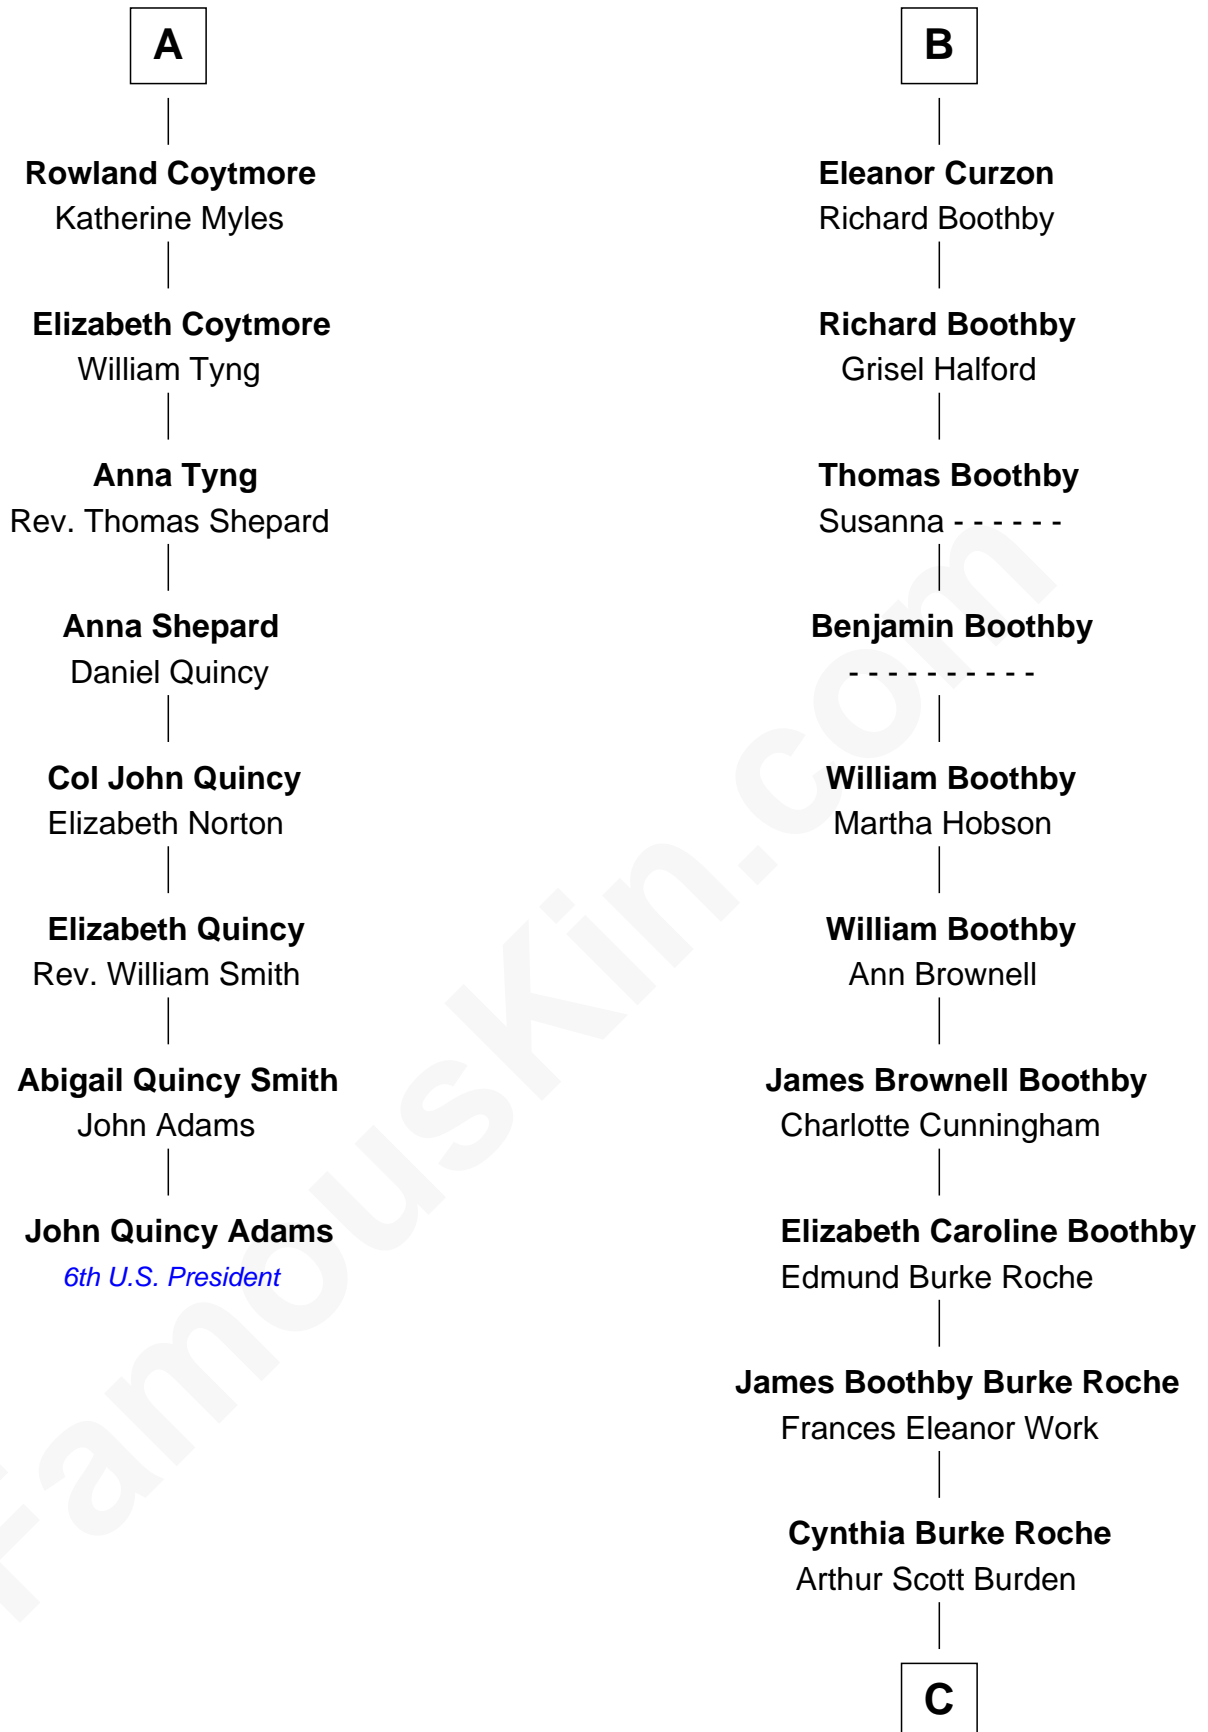

**FamousKin.com**  
**Relationship Chart of**  
**John Quincy Adams**  
*6th U.S. President*

**14th cousin 5 times removed of**  
**Oliver Platt**  
*Movie Actor*

**Sir Richard Fitzalan**  
 Elizabeth de Bohun

**C**

**Eileen Burden**  
Walter Maynard

**Sheila Maynard**  
Nicholas Platt

**Oliver Platt**  
*Movie Actor*

FamousKin.com