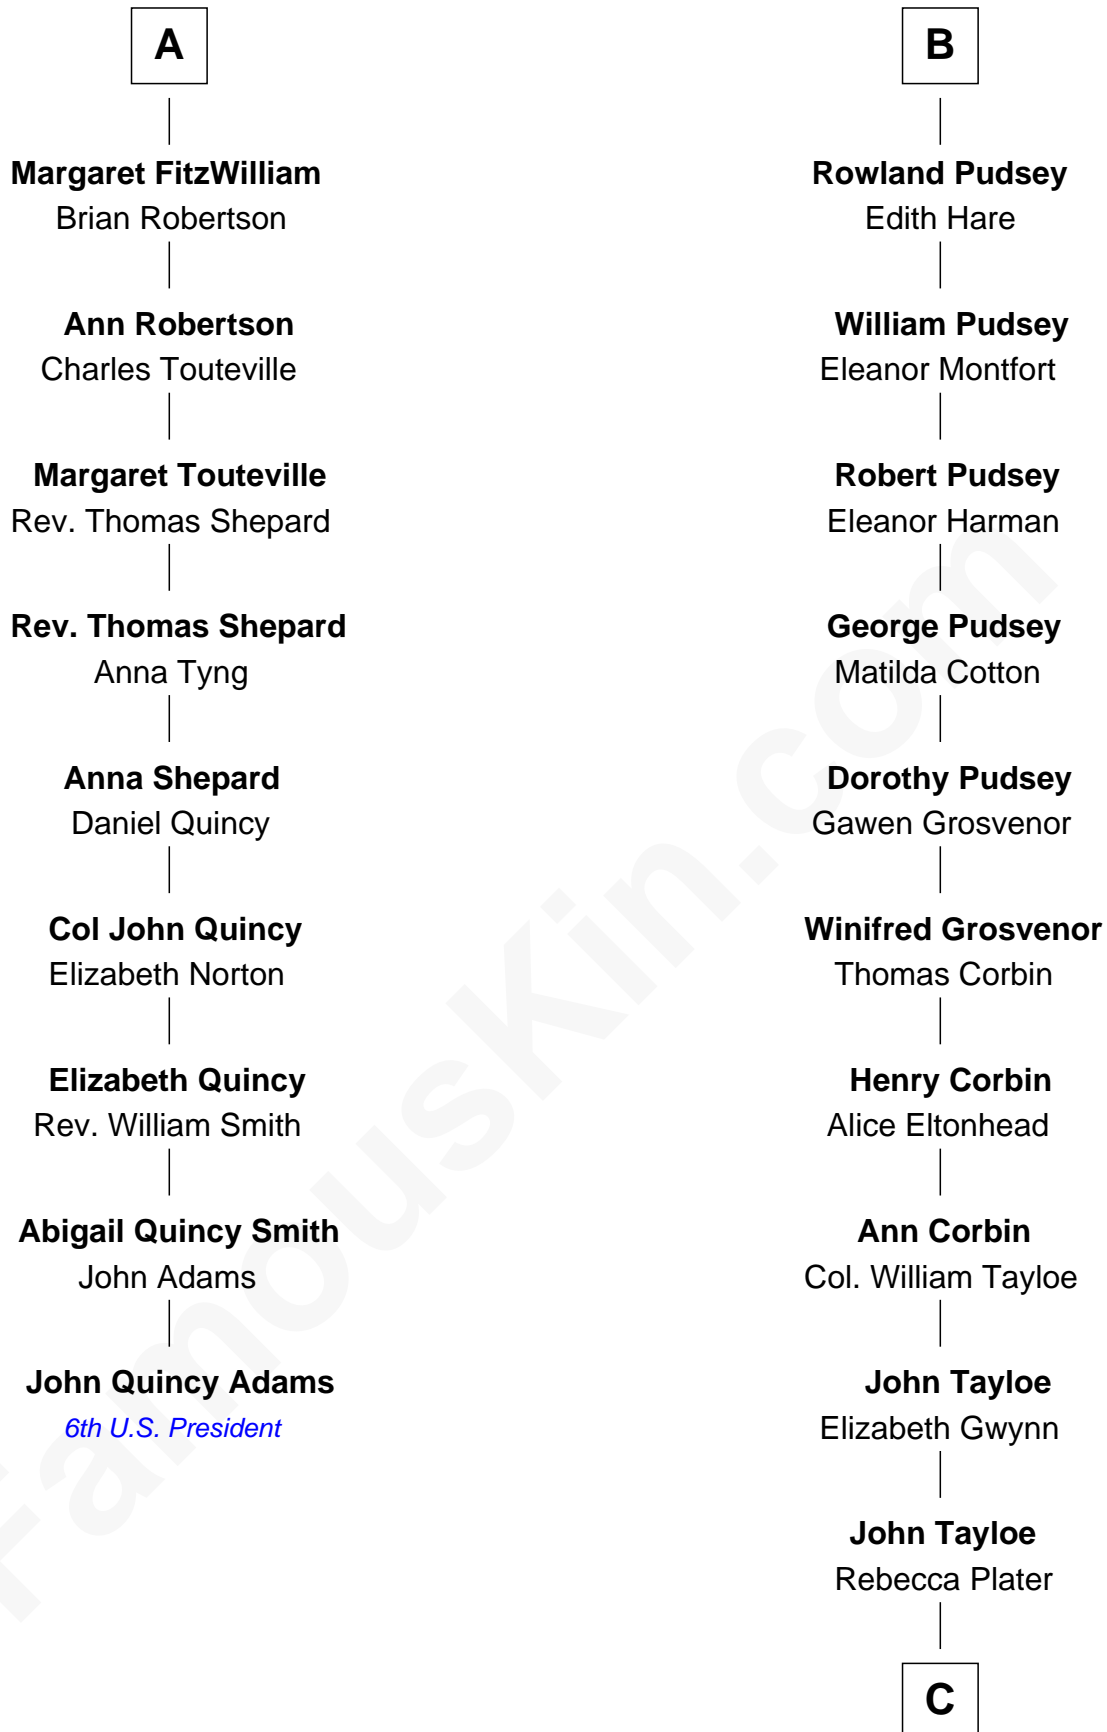

FamousKin.com
Relationship Chart of
John Quincy Adams
6th U.S. President

15th cousin 6 times removed of

Thomas Hunt Morgan
Nobel Prize Winner in Physiology or Medicine

C

Elizabeth Tayloe
Col. Edward Lloyd

Mary Tayloe Lloyd
Francis Scott Key

Elizabeth Phoebe Key
Charles Howard

Ellen Key Howard
Charlton Hunt Morgan

Thomas Hunt Morgan
Nobel Prize Winner

FamousKin.com