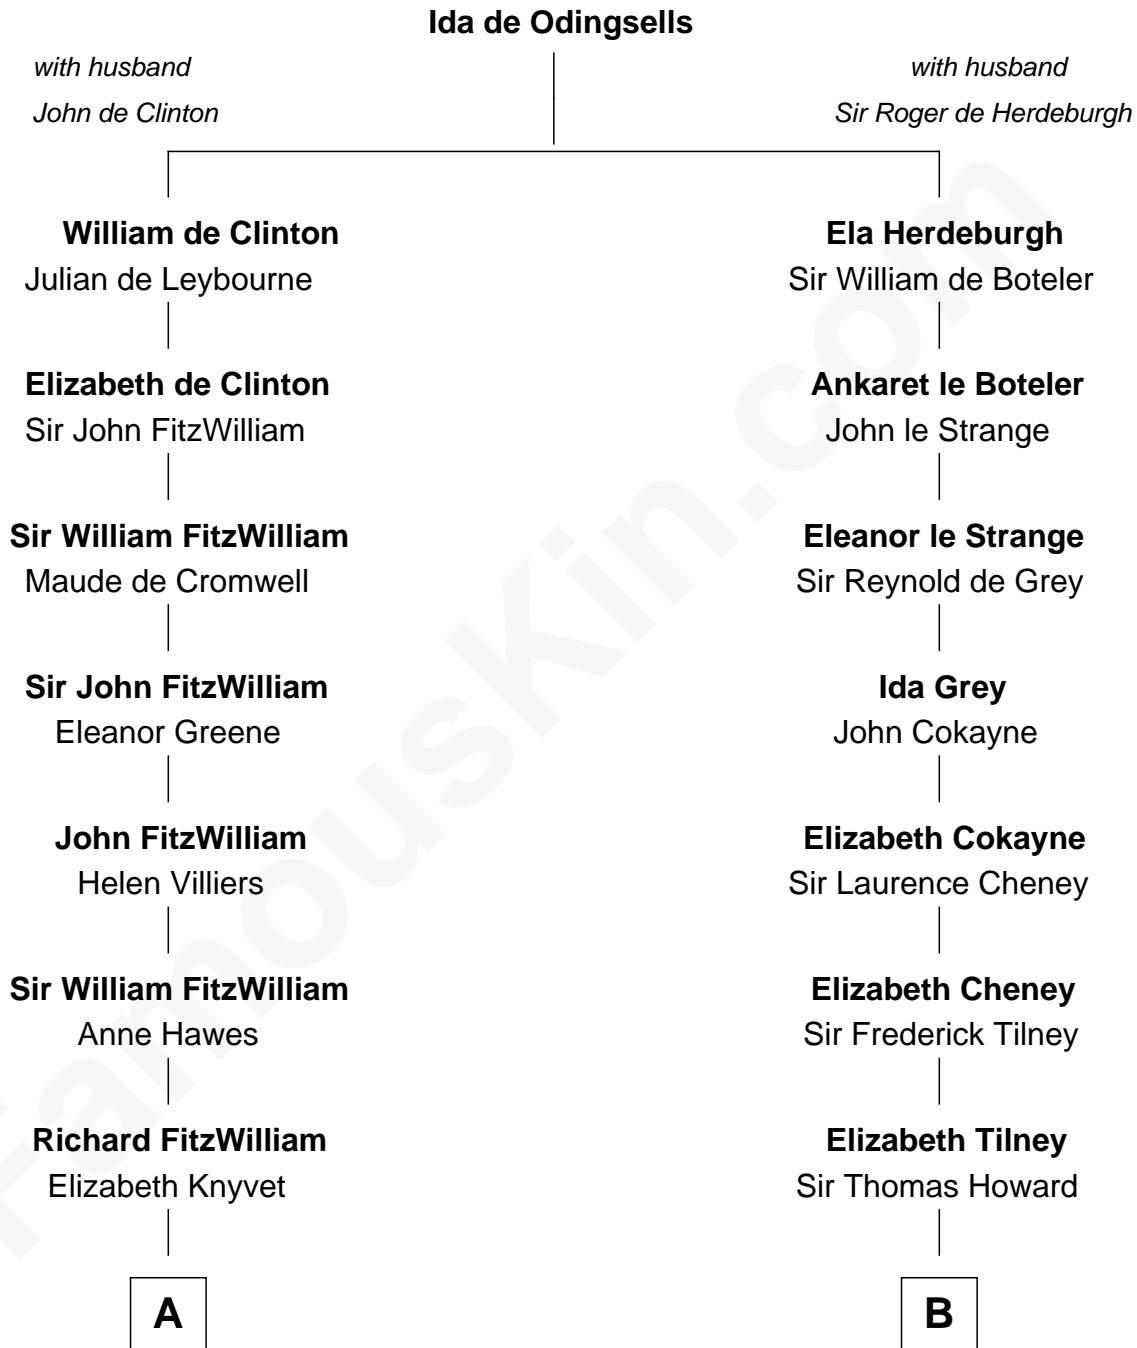

FamousKin.com
Relationship Chart of
John Quincy Adams
6th U.S. President

15th cousin 6 times removed of

Thomas Hunt Morgan
Nobel Prize Winner in Physiology or Medicine

C

John Ross Key

Anne Phebe Penn Dagworthy Charlton

Francis Scott Key

Mary Tayloe Lloyd

Elizabeth Phoebe Key

Charles Howard

Ellen Key Howard

Charlton Hunt Morgan

Thomas Hunt Morgan

Nobel Prize Winner