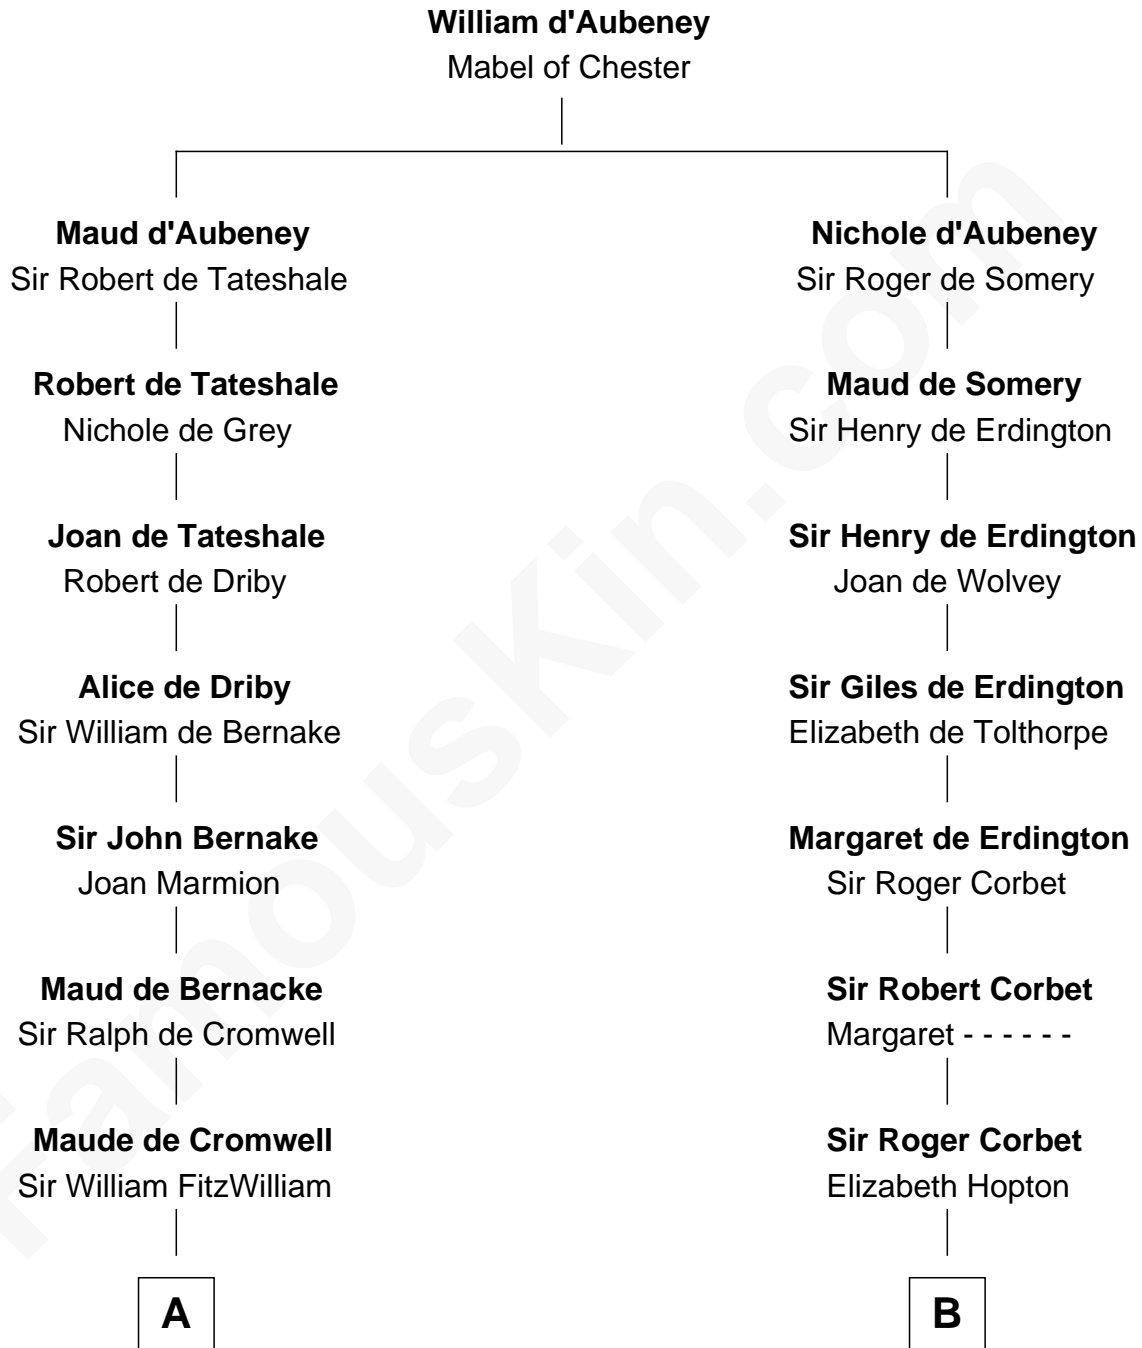

**FamousKin.com**  
**Relationship Chart of**  
**John Quincy Adams**  
*6th U.S. President*

19th cousin 1 time removed of  
**Marjorie Post**  
*Founder of General Foods*

**C**

**Elizabeth Quincy**  
Rev. William Smith

**Abigail Quincy Smith**  
John Adams

**John Quincy Adams**  
*6th U.S. President*

**D**

**Erastus Lathrop**  
Sarah Bailey

**Caroline Cushman Lathrop**  
Charles Rollin Post

**Charles William Post**  
Elle Letitia Merriweather