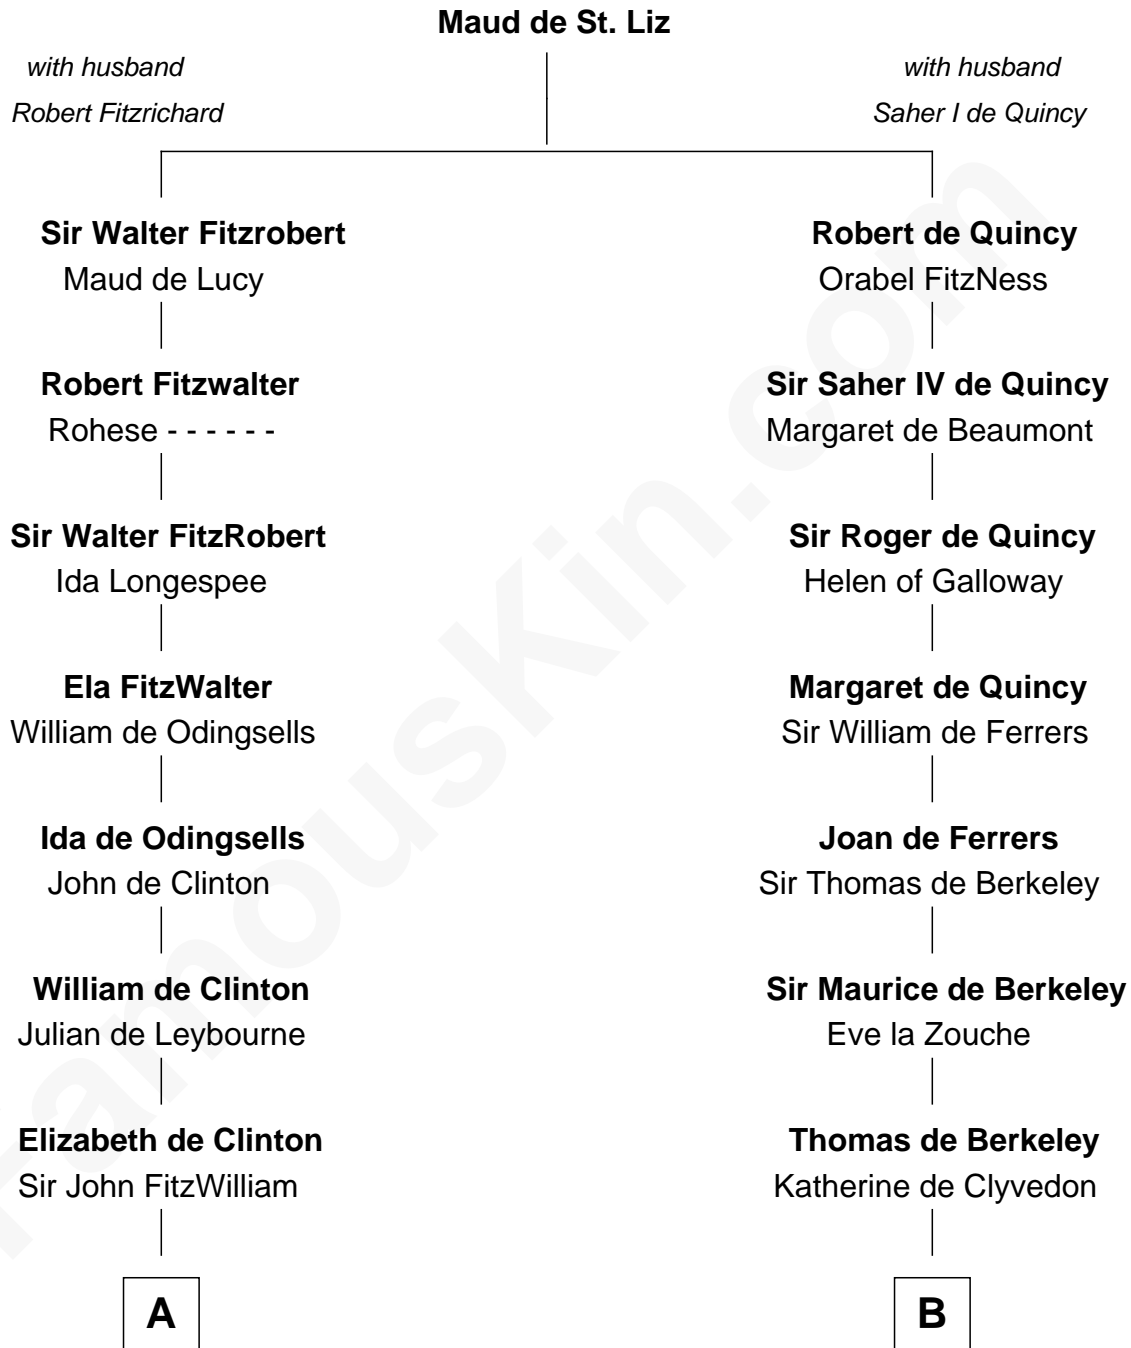

**FamousKin.com**  
**Relationship Chart of**  
**John Quincy Adams**  
*6th U.S. President*

**20th cousin 1 time removed of**  
**Marjorie Post**  
*Founder of General Foods*

**C**

**Col John Quincy**  
Elizabeth Norton

**Elizabeth Quincy**  
Rev. William Smith

**Abigail Quincy Smith**  
John Adams

**John Quincy Adams**  
*6th U.S. President*

**D**

**Azel Lathrop**  
Elizabeth Hyde

**Erastus Lathrop**  
Sarah Bailey

**Caroline Cushman Lathrop**  
Charles Rollin Post

**Charles William Post**  
Elle Letitia Merriweather

**Marjorie Post**  
*Founder of General Foods*