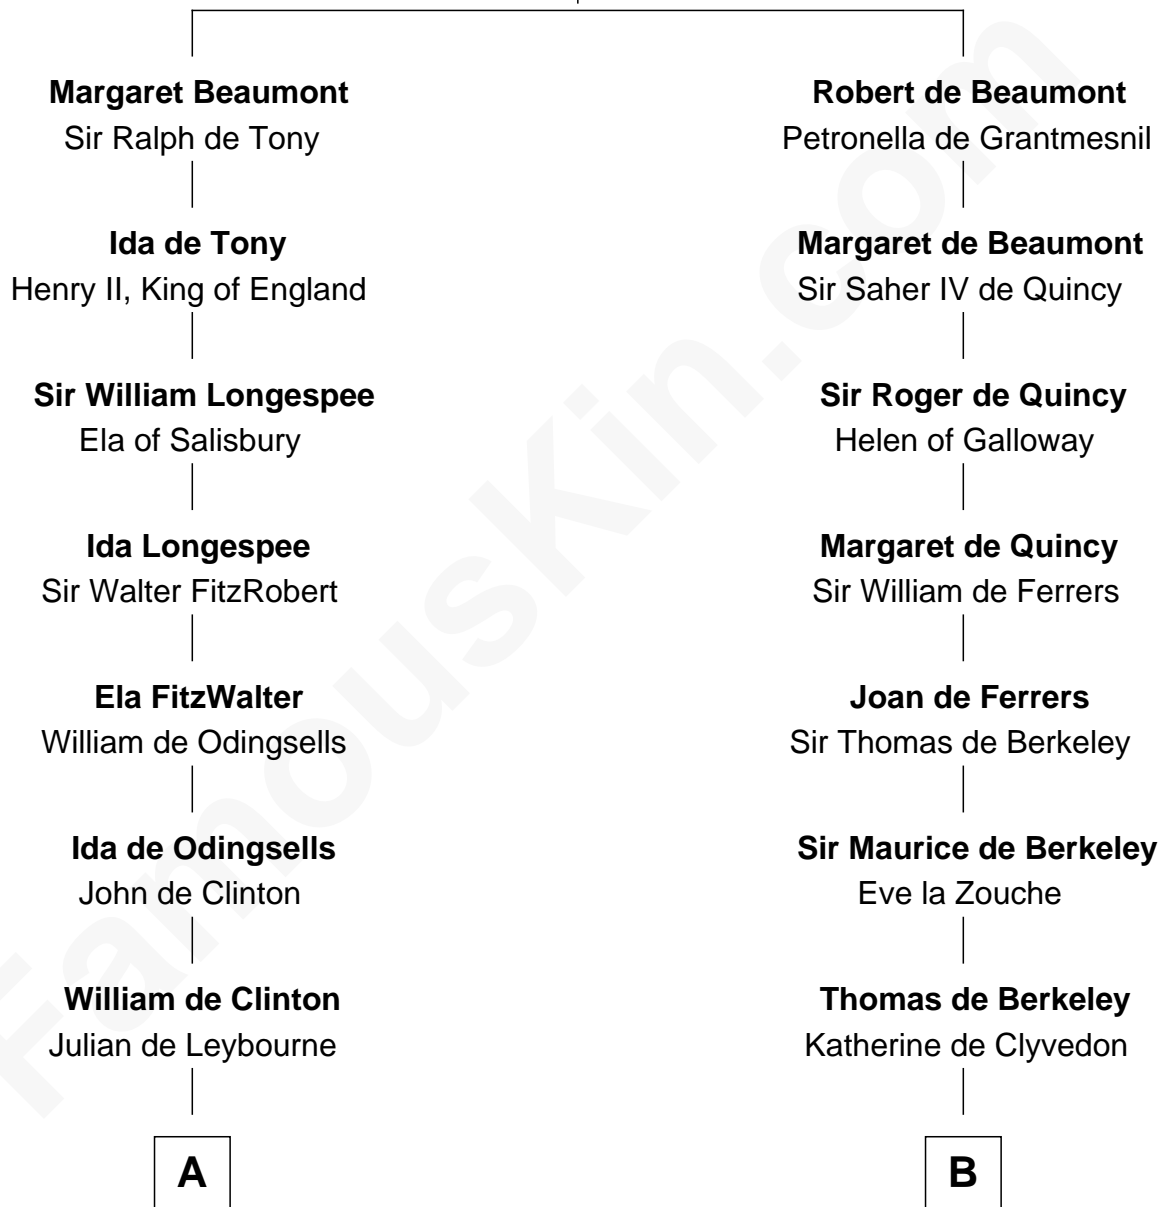

FamousKin.com Relationship Chart of

John Quincy Adams

6th U.S. President

21st cousin of

Marjorie Post

Founder of General Foods

Robert de Beaumont

Amicia de Gael

C

Anna Shepard
Daniel Quincy

Col John Quincy
Elizabeth Norton

Elizabeth Quincy
Rev. William Smith

Abigail Quincy Smith
John Adams

John Quincy Adams
6th U.S. President

D

Azel Lathrop
Elizabeth Hyde