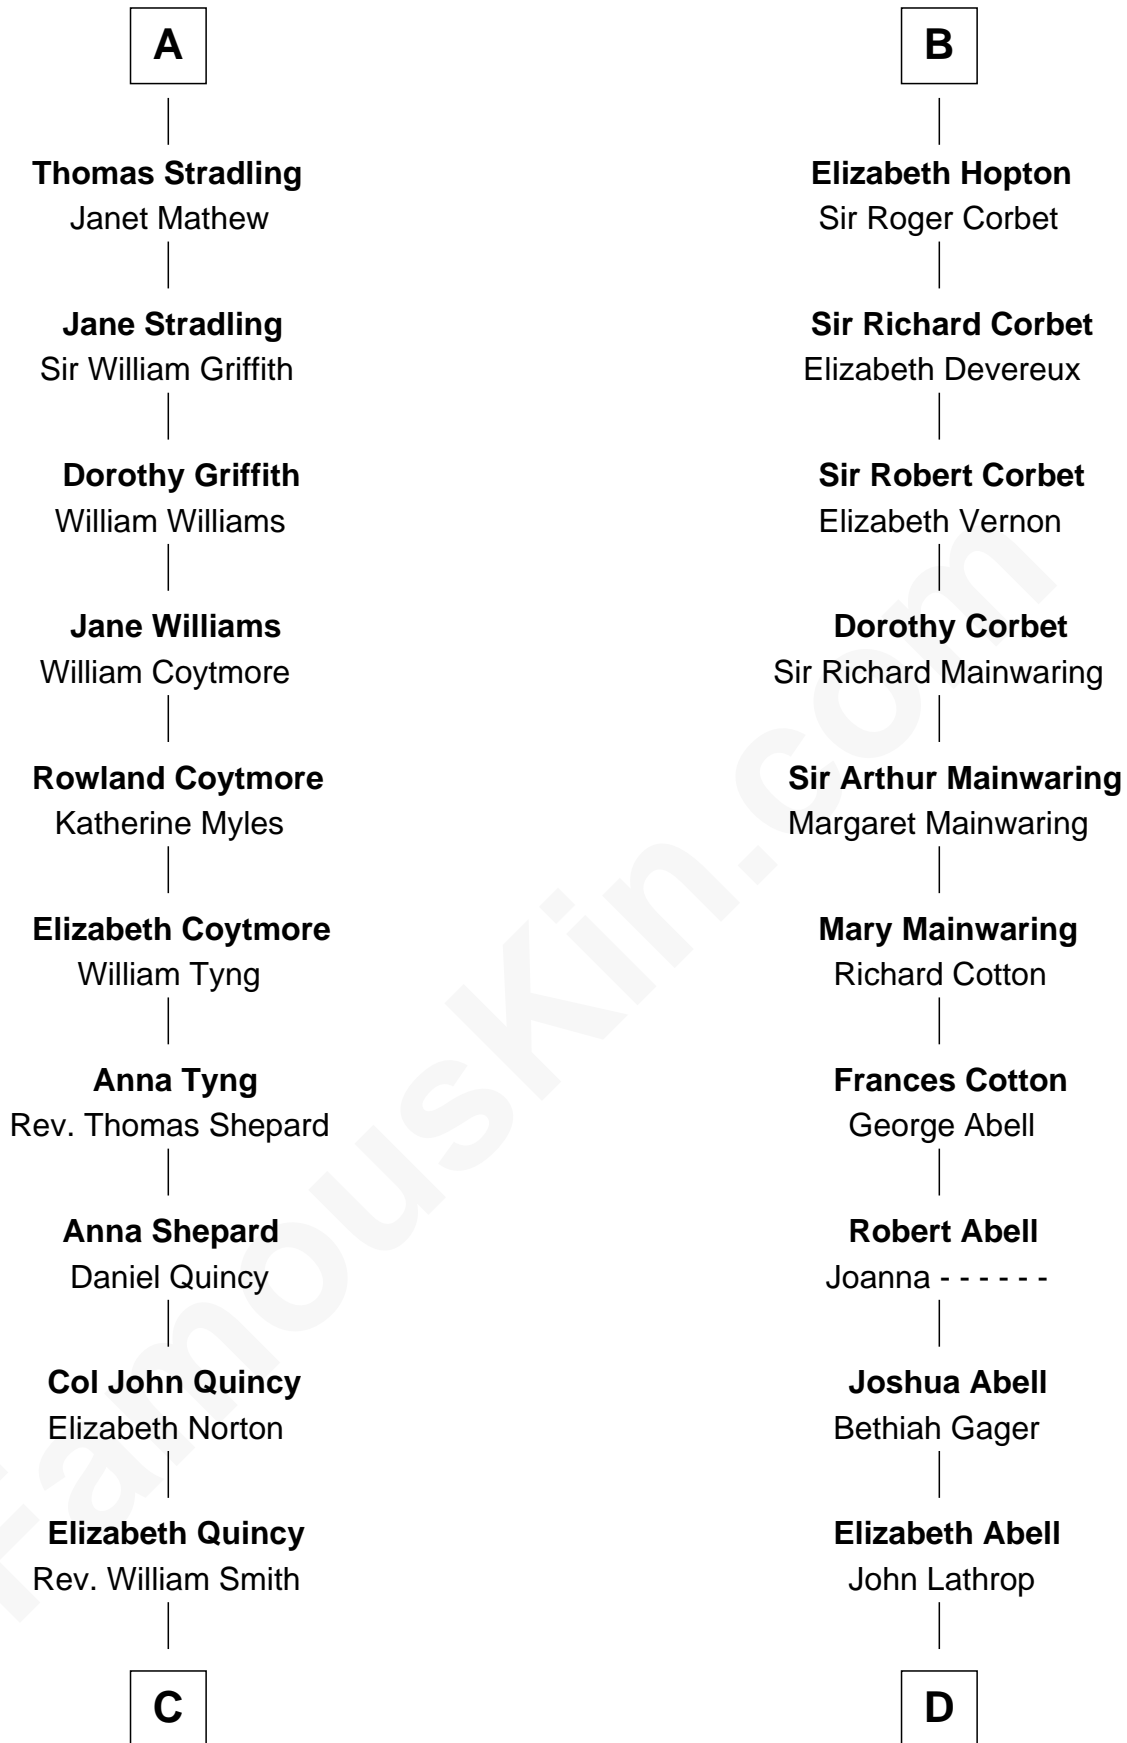

**FamousKin.com**  
**Relationship Chart of**  
**John Quincy Adams**  
*6th U.S. President*

**18th cousin 3 times removed of**  
**Marjorie Post**  
*Founder of General Foods*

**C**

**Abigail Quincy Smith**

John Adams

**John Quincy Adams**

*6th U.S. President*

**D**

**Azel Lathrop**

Elizabeth Hyde

**Erastus Lathrop**

Sarah Bailey

**Caroline Cushman Lathrop**

Charles Rollin Post

**Charles William Post**

Elle Letitia Merriweather

**Marjorie Post**

*Founder of General Foods*