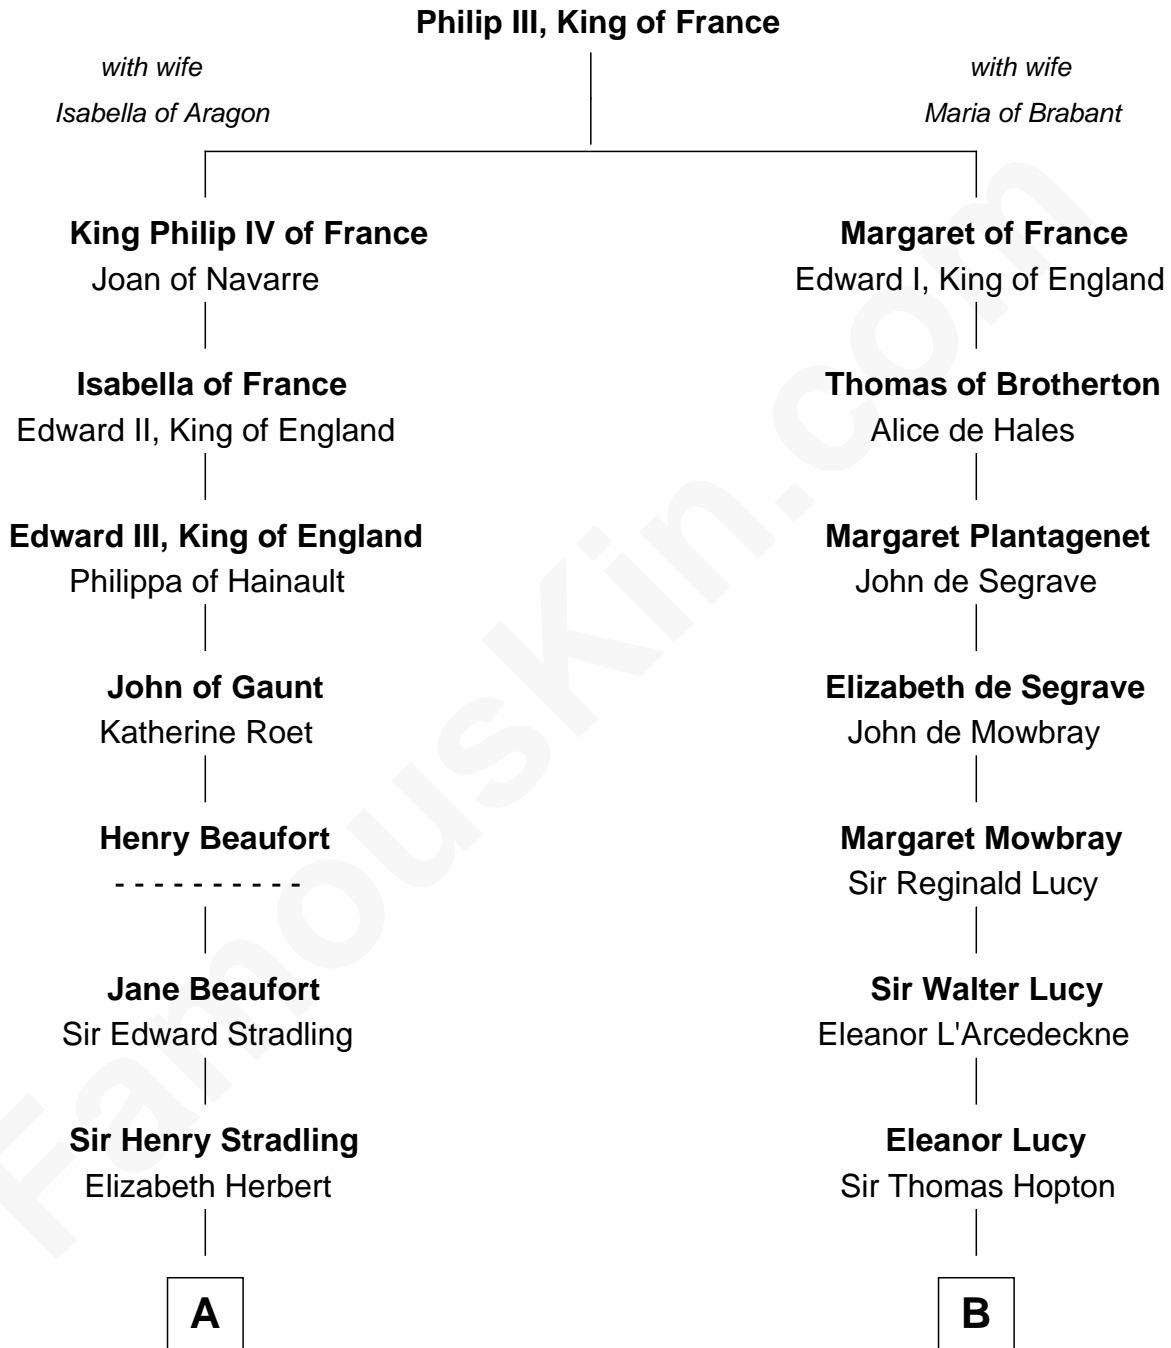

**FamousKin.com**  
**Relationship Chart of**  
**John Quincy Adams**  
*6th U.S. President*

**18th cousin 3 times removed of**  
**Marjorie Post**  
*Founder of General Foods*

**C**

**Abigail Quincy Smith**

John Adams

**John Quincy Adams**

*6th U.S. President*

**D**

**Azel Lathrop**

Elizabeth Hyde

**Erastus Lathrop**

Sarah Bailey

**Caroline Cushman Lathrop**

Charles Rollin Post

**Charles William Post**

Elle Letitia Merriweather

**Marjorie Post**

*Founder of General Foods*