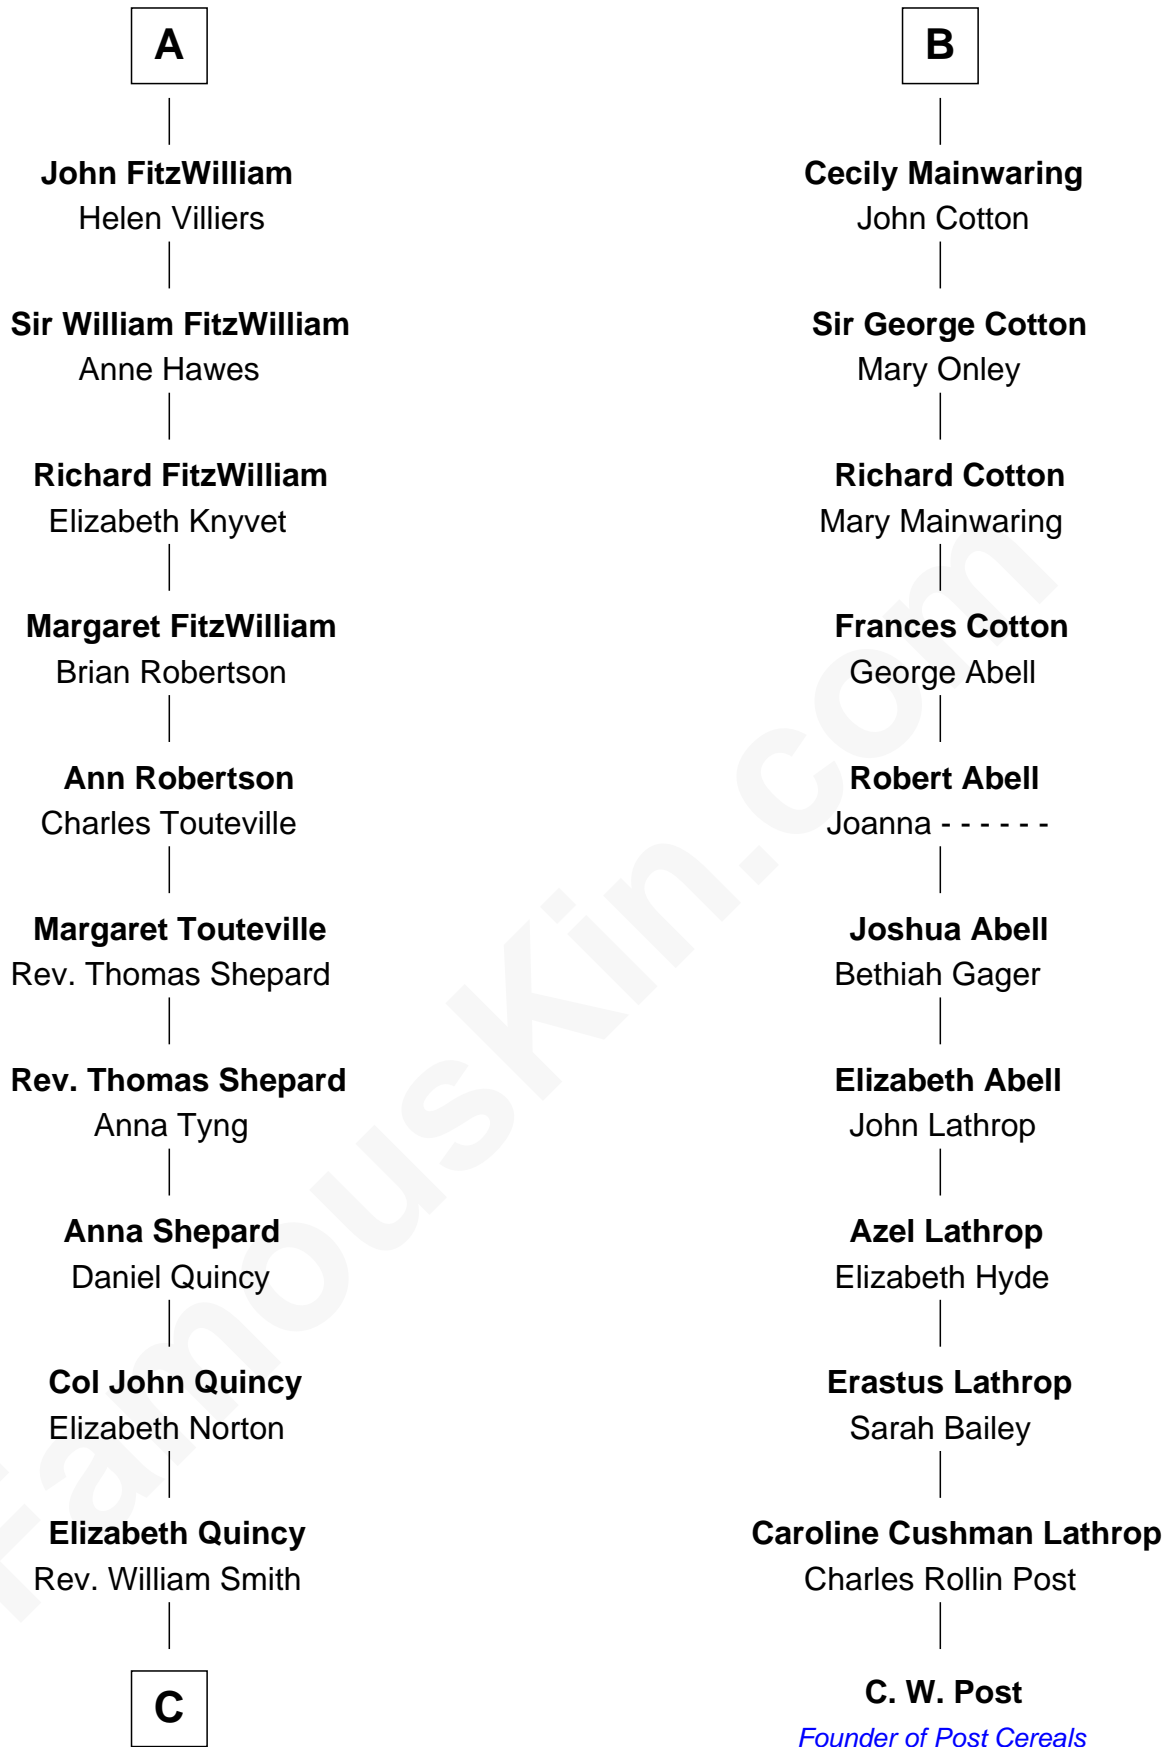

FamousKin.com Relationship Chart of

John Quincy Adams

6th U.S. President

17th cousin 1 time removed of

C. W. Post

Founder of Post Cereals

Sir Richard FitzRoy

Rose de Dover

Lora de Dover
Sir William Marmion

Sir John Marmion
Isabel - - - - -

Sir John Marmion
Maud de Furnival

Joan Marmion
Sir John Bernake

Maud de Bernacke
Sir Ralph de Cromwell

Maude de Cromwell
Sir William FitzWilliam

Sir John FitzWilliam
Eleanor Greene

A

Isabel de Dover
Sir Maurice de Berkeley

Sir Thomas de Berkeley
Joan de Ferrers

Sir Maurice de Berkeley
Eve la Zouche

Thomas de Berkeley
Katherine de Clyvedon

Sir John Berkeley
Elizabeth Betteshorne

Elizabeth Berkeley
Sir John Sutton

Jane Sutton
Thomas Mainwaring

B

C

Abigail Quincy Smith

John Adams

John Quincy Adams

6th U.S. President