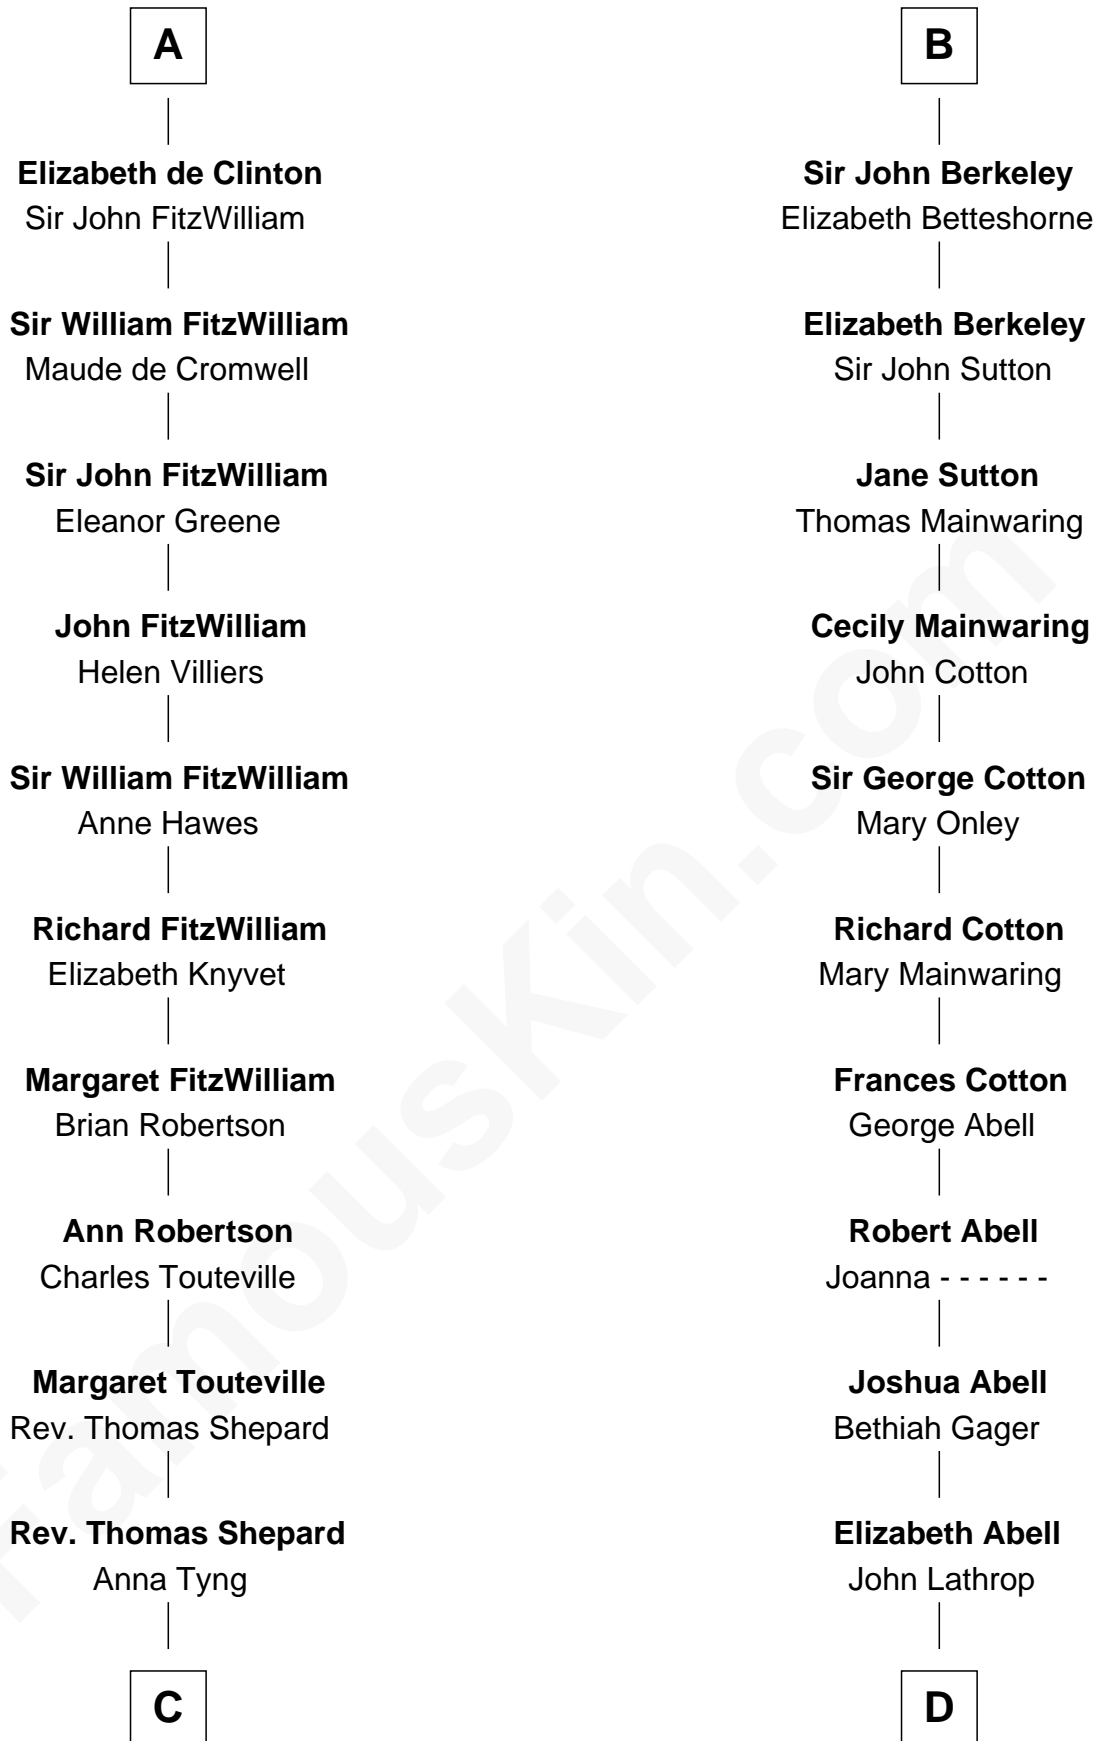

FamousKin.com
Relationship Chart of
John Quincy Adams
6th U.S. President

20th cousin 1 time removed of
C. W. Post
Founder of Post Cereals

C

Anna Shepard
Daniel Quincy

Col John Quincy
Elizabeth Norton

Elizabeth Quincy
Rev. William Smith

Abigail Quincy Smith
John Adams

John Quincy Adams
6th U.S. President

D

Azel Lathrop
Elizabeth Hyde

Erastus Lathrop
Sarah Bailey

Caroline Cushman Lathrop
Charles Rollin Post

C. W. Post
Founder of Post Cereals