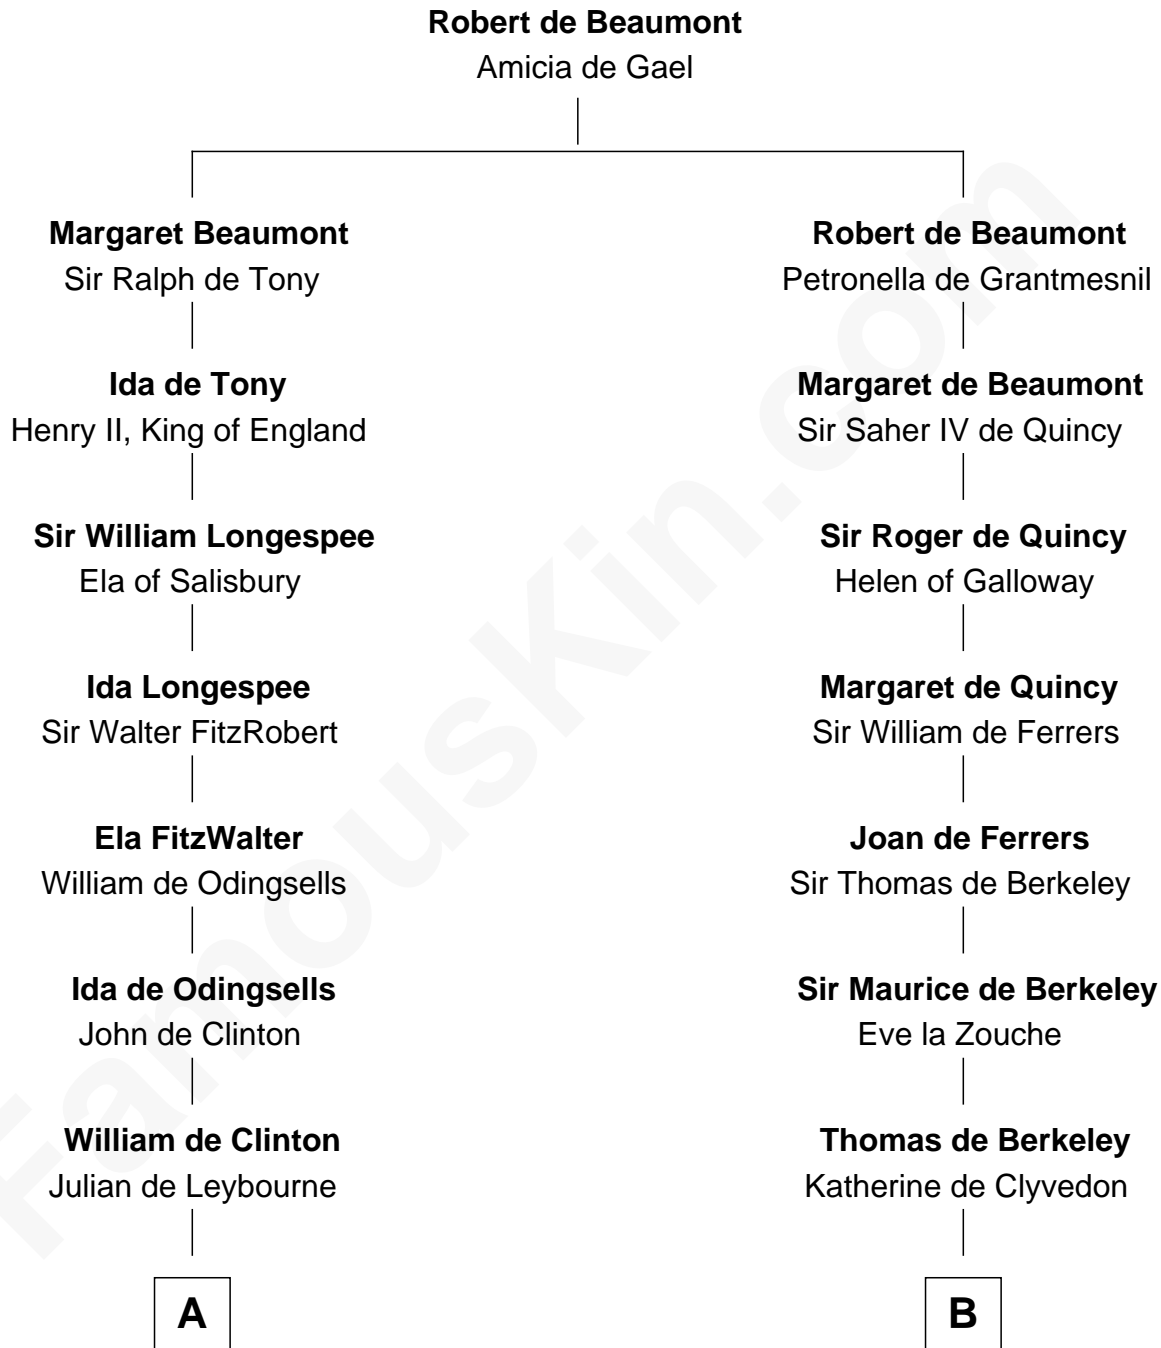

FamousKin.com
Relationship Chart of
John Quincy Adams
6th U.S. President

20th cousin 1 time removed of
C. W. Post
Founder of Post Cereals

C

Anna Shepard
Daniel Quincy

Col John Quincy
Elizabeth Norton

Elizabeth Quincy
Rev. William Smith

Abigail Quincy Smith
John Adams

John Quincy Adams
6th U.S. President

D

Azel Lathrop
Elizabeth Hyde

Erastus Lathrop
Sarah Bailey

Caroline Cushman Lathrop
Charles Rollin Post

C. W. Post
Founder of Post Cereals