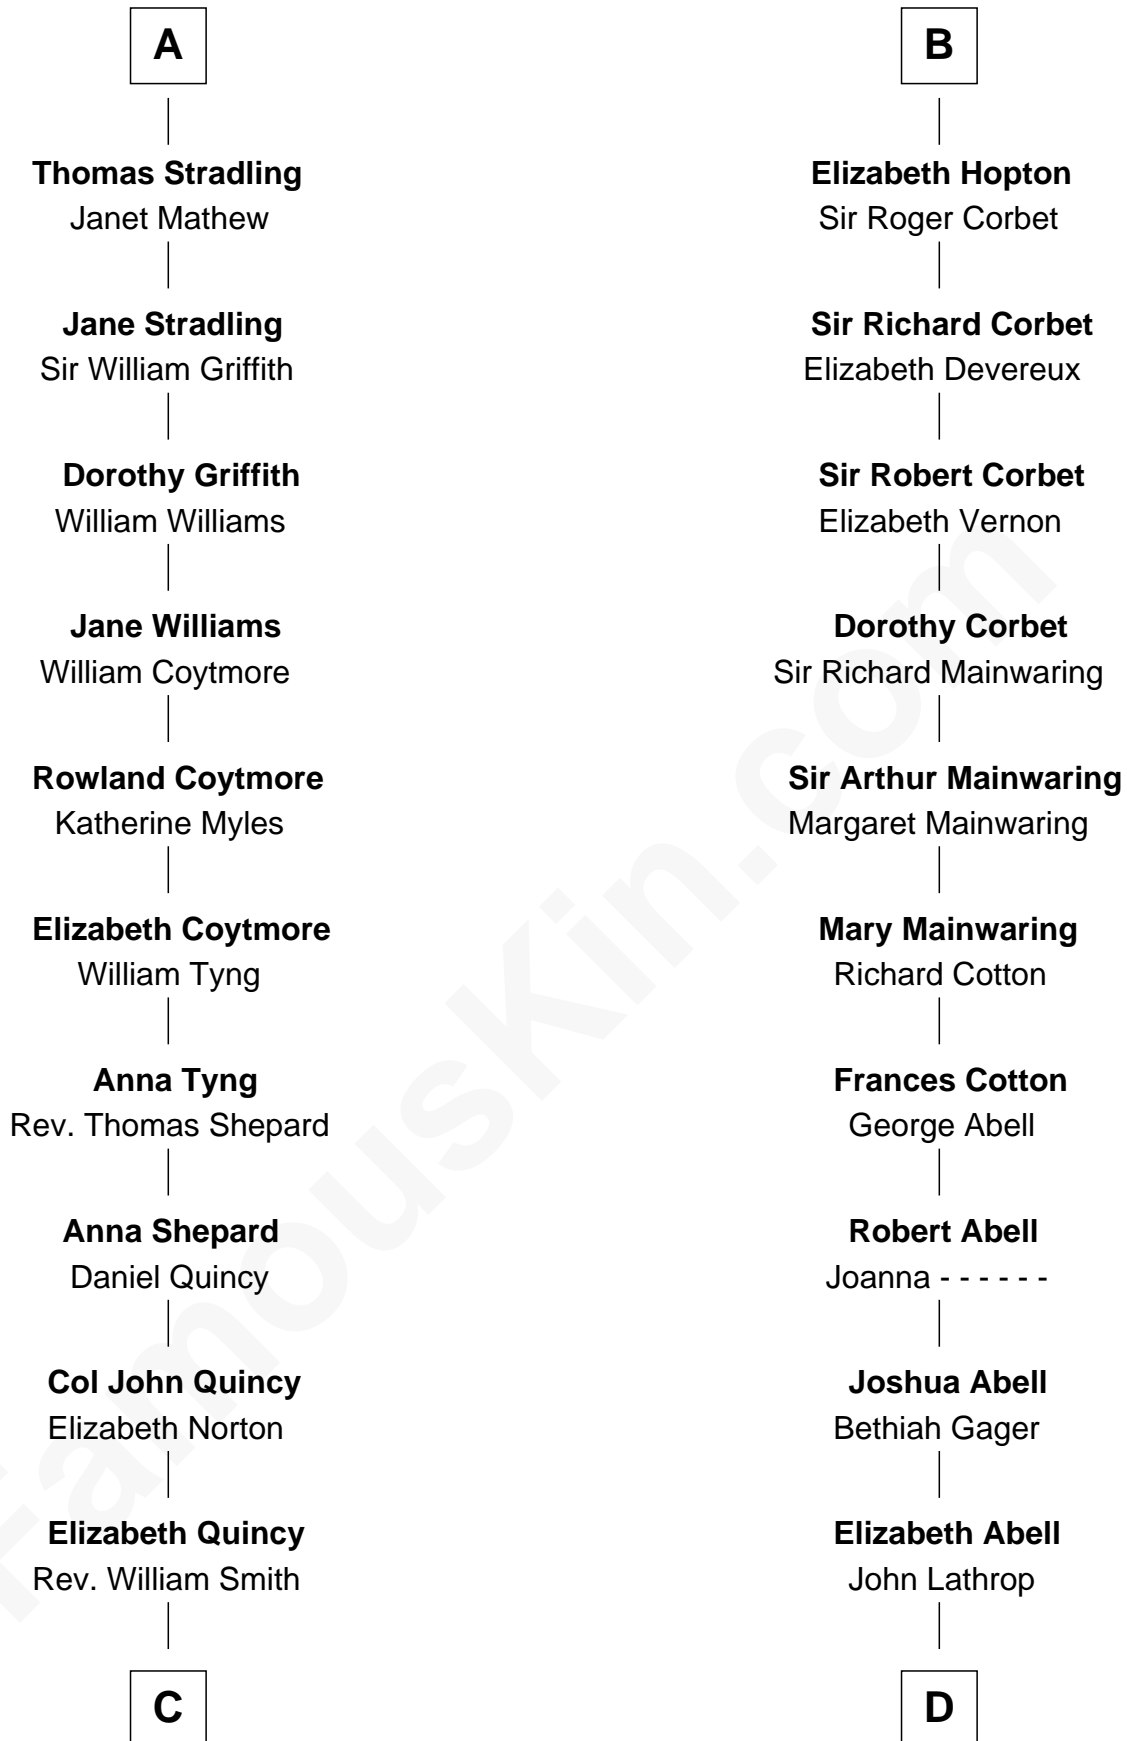

FamousKin.com
Relationship Chart of
John Quincy Adams
6th U.S. President

18th cousin 2 times removed of
C. W. Post
Founder of Post Cereals

C

Abigail Quincy Smith

John Adams

John Quincy Adams

6th U.S. President

D

Azel Lathrop

Elizabeth Hyde

Erastus Lathrop

Sarah Bailey

Caroline Cushman Lathrop

Charles Rollin Post

C. W. Post