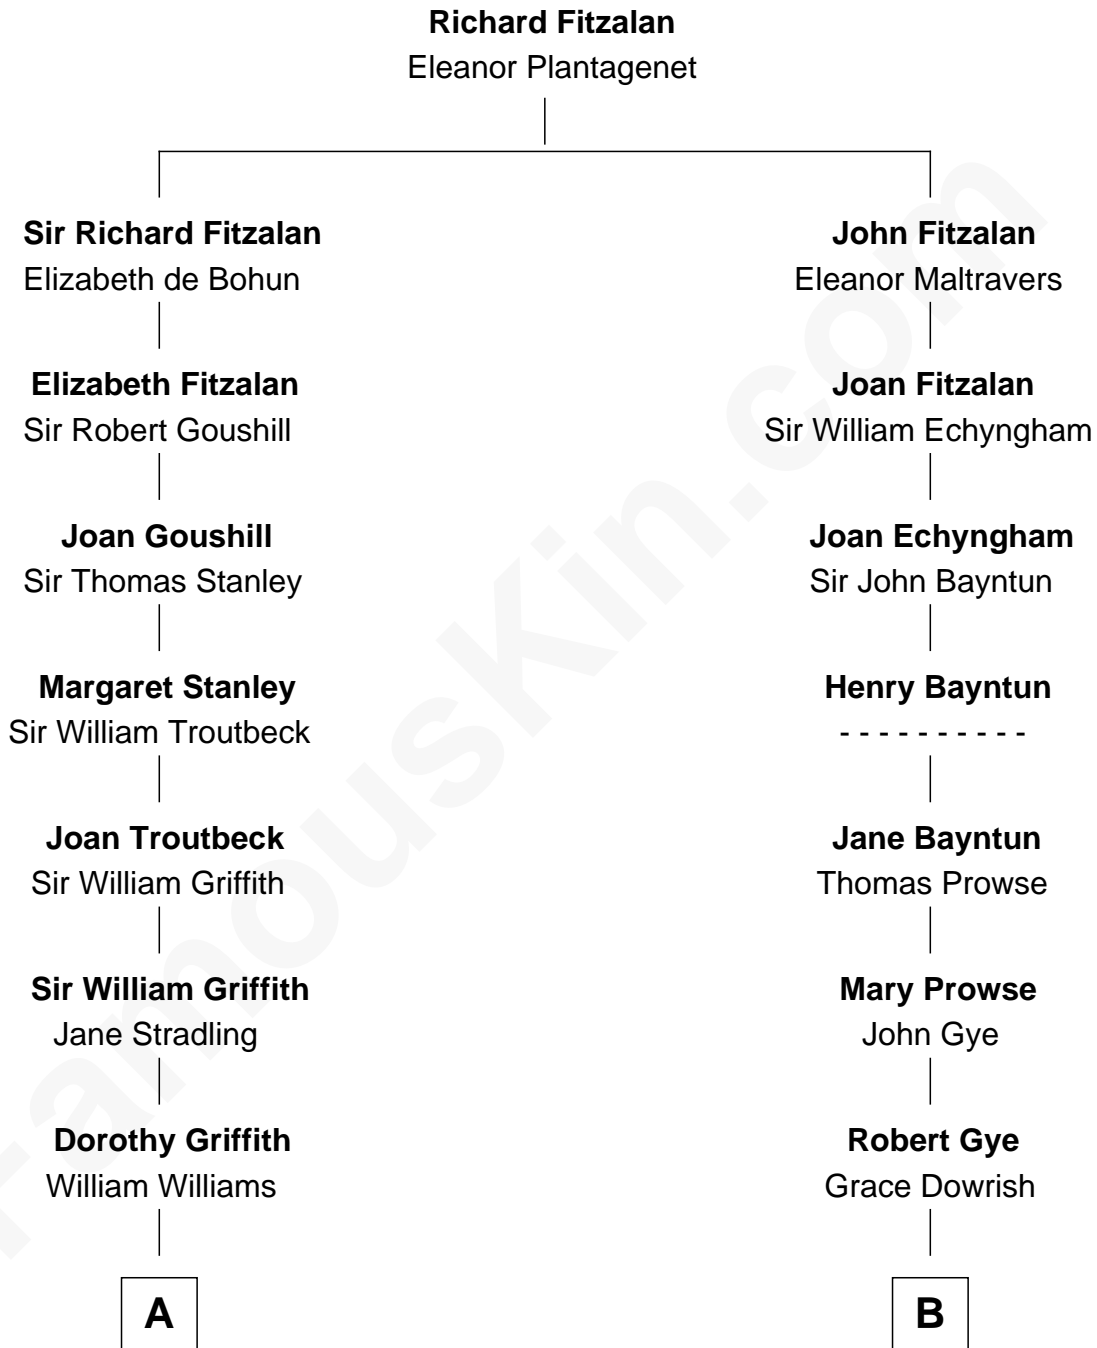

FamousKin.com
Relationship Chart of
John Quincy Adams
6th U.S. President

15th cousin 3 times removed of
Pete Seeger
American Folk Singer

C

Charles Louis Seeger
Constance de Clyver Edson

Pete Seeger
American Folk Singer

FamousKin.com